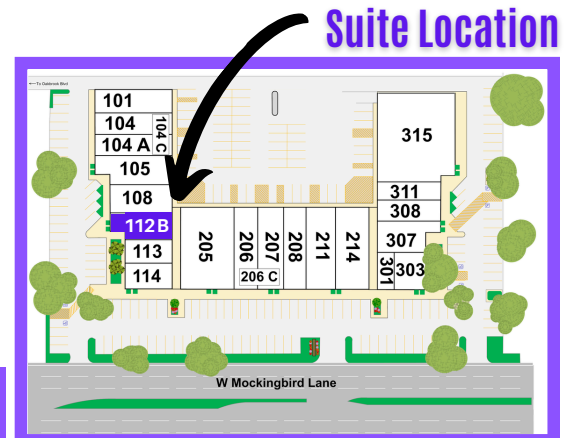

Suite 112B

SALON / BARBER SPACE

1,794 SQFT

Schedule Your Tour TODAY!

www.jwmgmt.com

1625 MOCKINGBIRD

Work Hard, Play Hard. Where Business Gets Done

Clean & Bright Spaces | Layout Design | Floor-to-Ceiling Windows
Onsite Leasing & Maintenance | Beautiful Landscaped Grounds