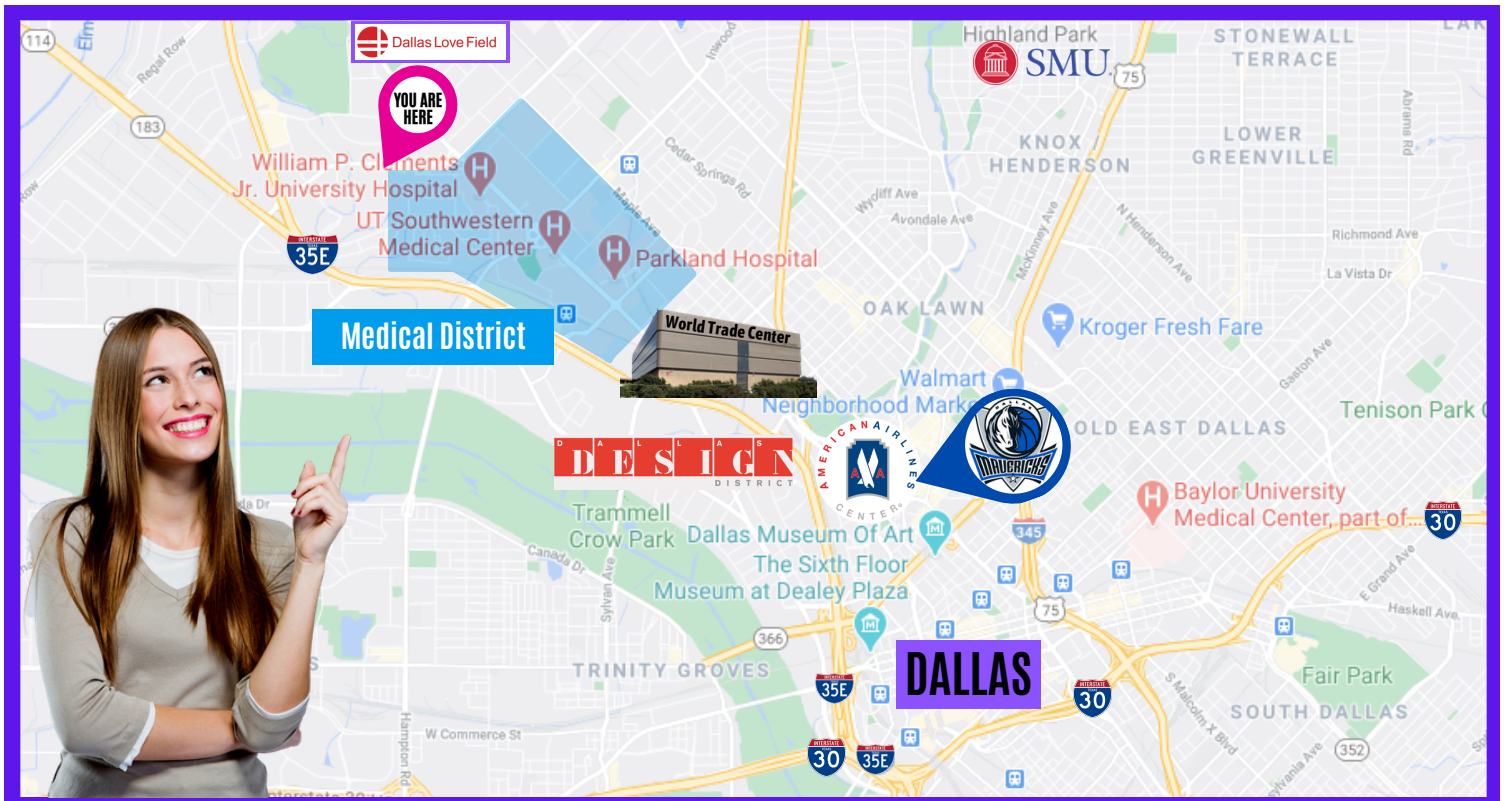

1625 MOCKINGBIRD

Work Hard, Play Hard. Where Business Gets Done

Centrally located - Less than a 2-minute drive from Interstate-35E, State Highways 183 & 114. Within a 2 mile radius of Dallas Love Field Airport and the growing Medical District.

1625 MOCKINGBIRD

Work Hard, Play Hard. Where Business Gets Done

Within 7 minutes of:

- Dallas Love Field Airport
- Dallas Medical District
- World Trade Center
- Dallas Design District
- American Airlines Center Sports, Concerts & Entertainment
- Down Town Dallas

Within 15 minutes of:

- Southern Methodist University
- Irving, Oak Lawn & Uptown

Visit our property to learn more about 1625 Mockingbird