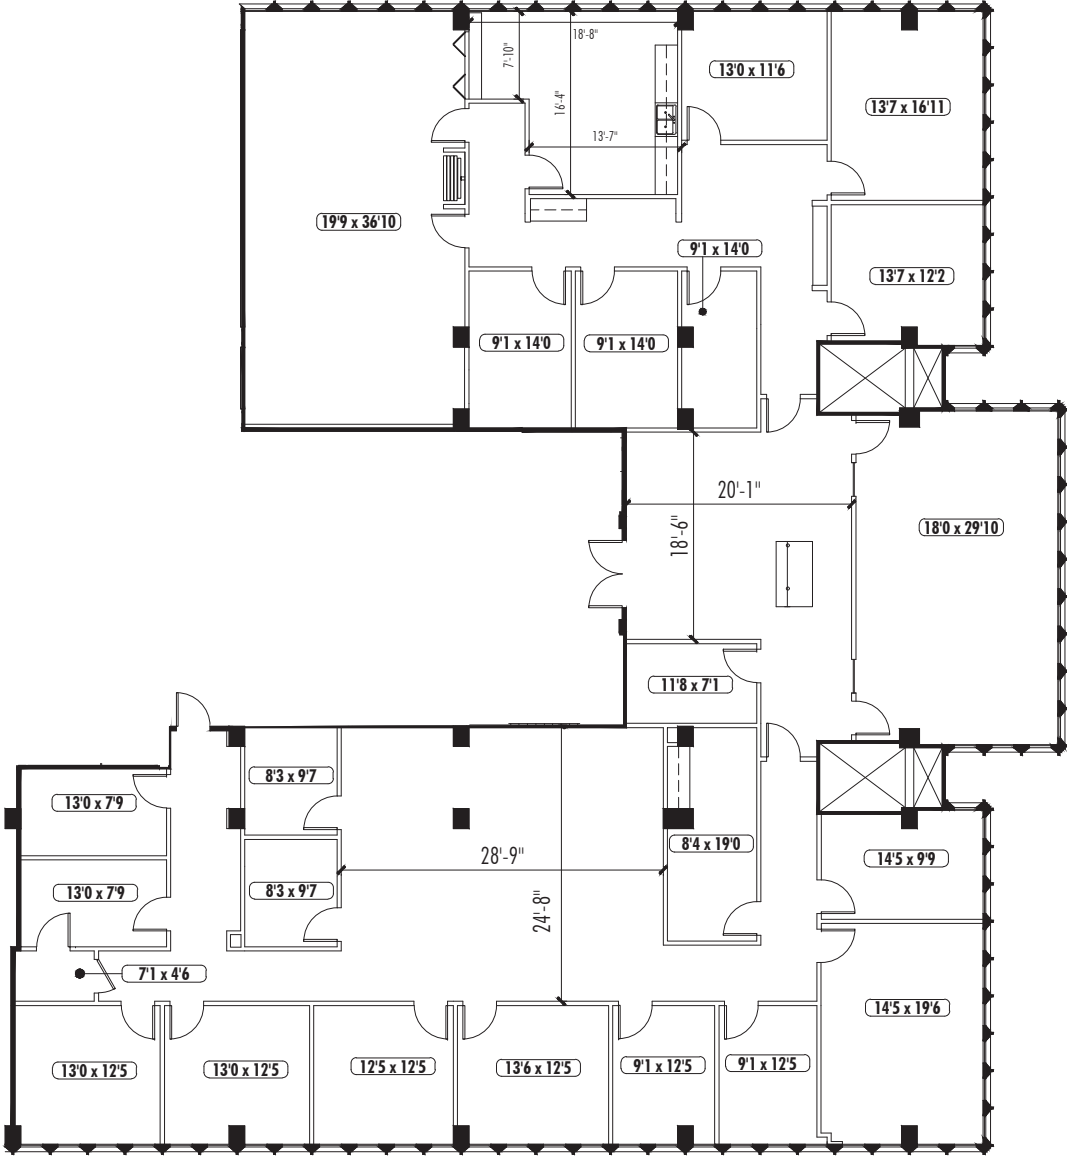

TOWER 229, SUITE 300

7,569 RSF

KEY PLAN

PEACHTREE
CENTER