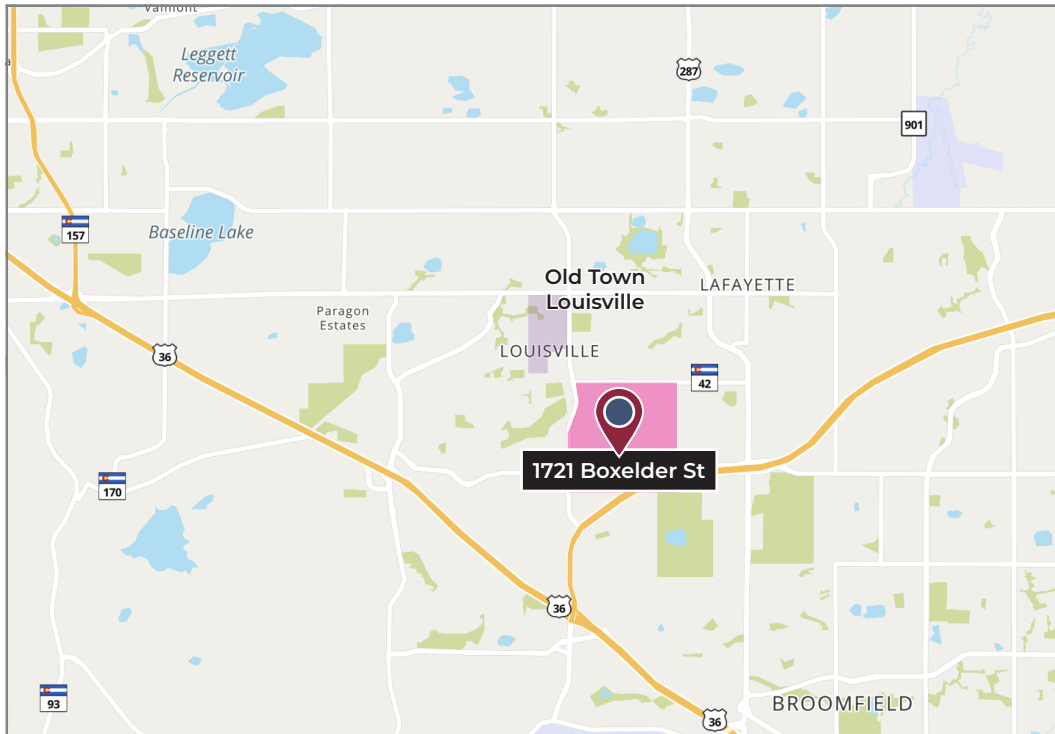

# INDUSTRIAL/FLEX SPACE SUBLEASE

1721 Boxelder St, Louisville, CO 80027

## PROPERTY LOCATION

A collage of logos for various businesses located in Old Town Louisville. The logos are arranged in a grid-like fashion. The businesses represented include:

- NO COAST FITNESS
- APRIA
- APEX CHIROPRACTIC
- AQUAHYDREX
- FedEx
- DANONE
- PEARL IZUMI
- LOCKHEED MARTIN
- EarthHero
- WATERLOO Simply Louisville
- 12 BREWING
- Ziggi's COFFEE
- SWEET COW
- VERDE
- MOXIE BREAD CO
- LUCKY PIE
- LuLu's BBQ