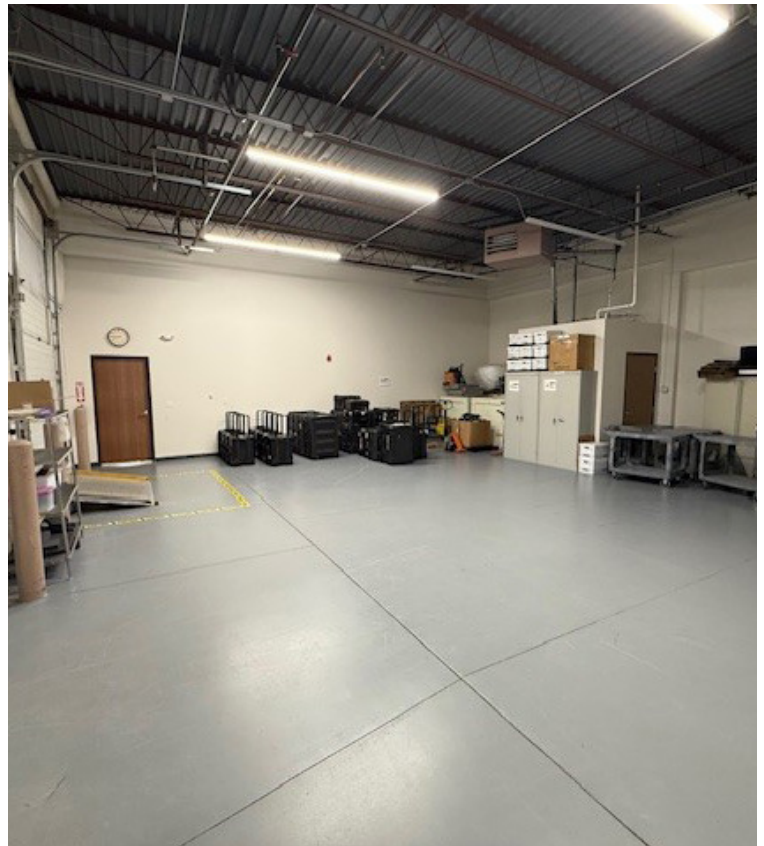

INDUSTRIAL/FLEX SPACE IN CTC FOR SUBLEASE

1721 Boxelder Street, Louisville, CO 80027

PROPERTY PHOTOS - WAREHOUSE/LAB/R&D

For a complete disclaimer, please see page one of this brochure.