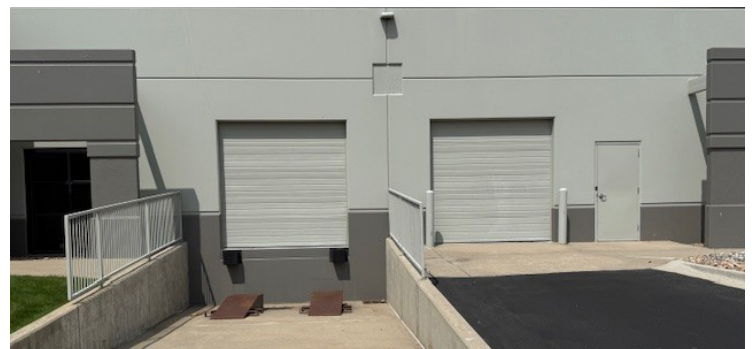

# INDUSTRIAL/FLEX SPACE SUBLEASE

1721 Boxelder St, Louisville, CO 80027

## PROPERTY HIGHLIGHTS

**Hard to find flex space in the Colorado Tech Center in Louisville.** Roughly 50% office and 50% warehouse/lab/R&D space. The office portion consists of open office space, four private offices, one conference room, two restrooms, and a kitchen with quality finishes throughout. The warehouse has a 14' clear height and comes equipped with one drive-in and one dock-high loading door (each 10' tall by 9' wide). The remainder of the space has two large rooms that can be used as lab/R&D space. Highly sought-after CTC location with easy access and ample parking.

On-Site Parking	Two - 9'x10' Loading Doors	Located In Colorado Tech Center
14' Clear Height	Near Bus Route	Near Restaurants

**Colorado Group** FOR MORE INFORMATION

**Layne McBride**  
Senior Commercial Broker  
303.449.2131 ext 134  
mcbride@coloradogroup.com