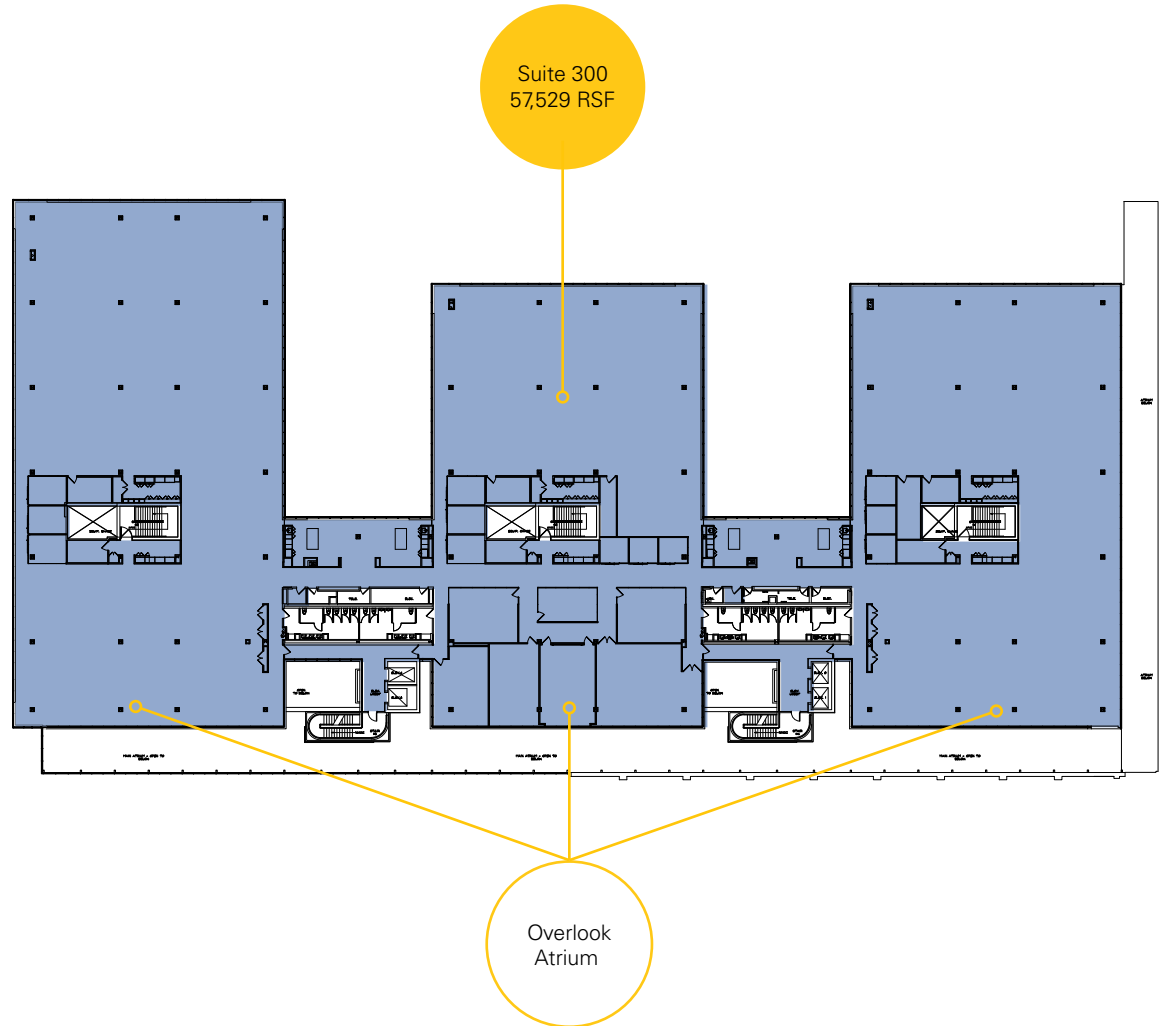

## 8505 IBM DRIVE | 201 | THIRD FLOOR

KEYPLAN

**Jennifer Kurz**

jtk@trinity-partners.com  
704.576.2254

**Rhea Greene**

rdg@trinity-partners.com  
704.372.8822

**Tim Arnold**

tarnold@trinity-partners.com  
704.295.0404