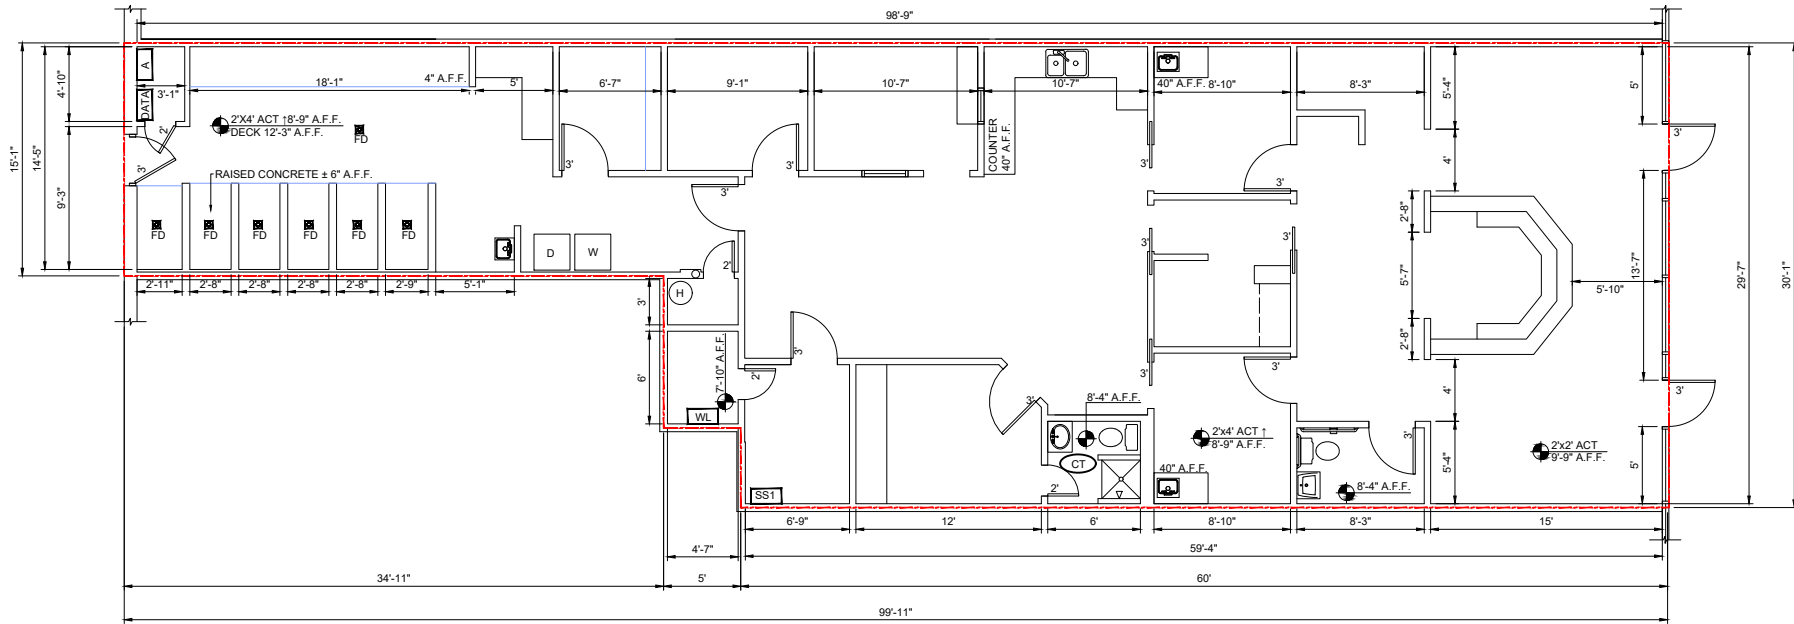

SITE EVALUATORS LLC
 6136 FRISCO SQUARE BLVD.
 SUITE 400
 FRISCO, TX 75034
 214-705-8555

LEGEND	
	= 200 AMP, 208Y/120V
	= 100 AMP, 240V
	= 3/4"Ø WATER LINE
	= 40 GAL. ELECTRIC HOT WATER HEATER
	= THERMOSTAT

LEASEABLE S.F. = 2,459 SF

SABRE REALTY
 PARK FOREST NORTHEAST
 11888 MARSH LANE, SUITE 604,
 DALLAS, TX 75244

THIS IS NOT A WORKING DRAWING.
 DO NOT USE FOR CONSTRUCTION.
 ALL DIMENSIONS ARE SUGGESTED AND ARE TO BE VERIFIED BY THE CONTRACTOR.

DRAWN BY: I.S.
 NOT TO SCALE
 DATE: 01-11-24