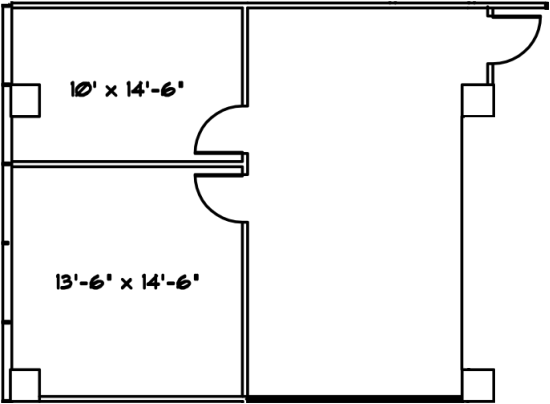

FOR LEASE | OFFICE | 2550 GRAY FALLS DRIVE

SUITE 420
862 Square Feet

MATT EASTERLING
713.325.4112
measterling@landparkco.com

JACOB SUMMERS
832.790.4200
jsummers@landparkco.com