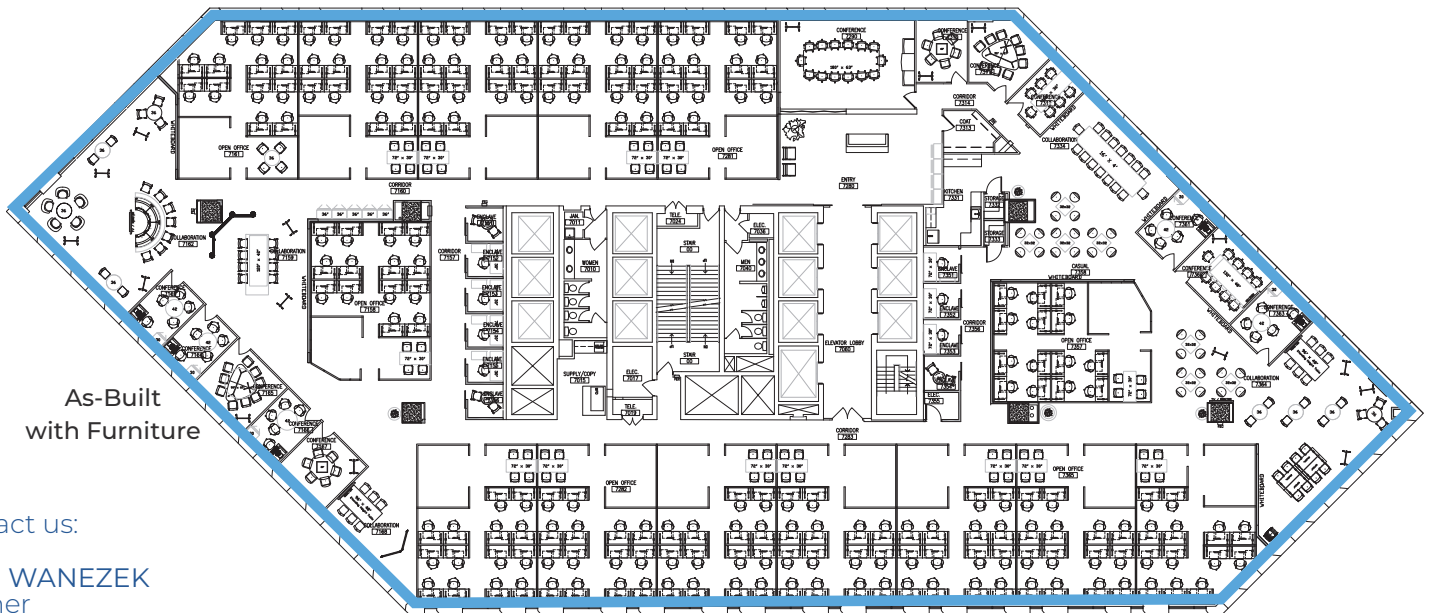

411 EAST WISCONSIN CENTER

Suite 700

24,002 RSF

As-Built

As-Built with Furniture

Contact us:

MIKE WANEZEK
Partner
+1 414 278 6826
mike.wanezek@colliers.com

JOE MORITZ
Senior Advisor
+1 414 278 6871
joe.moritz@colliers.com