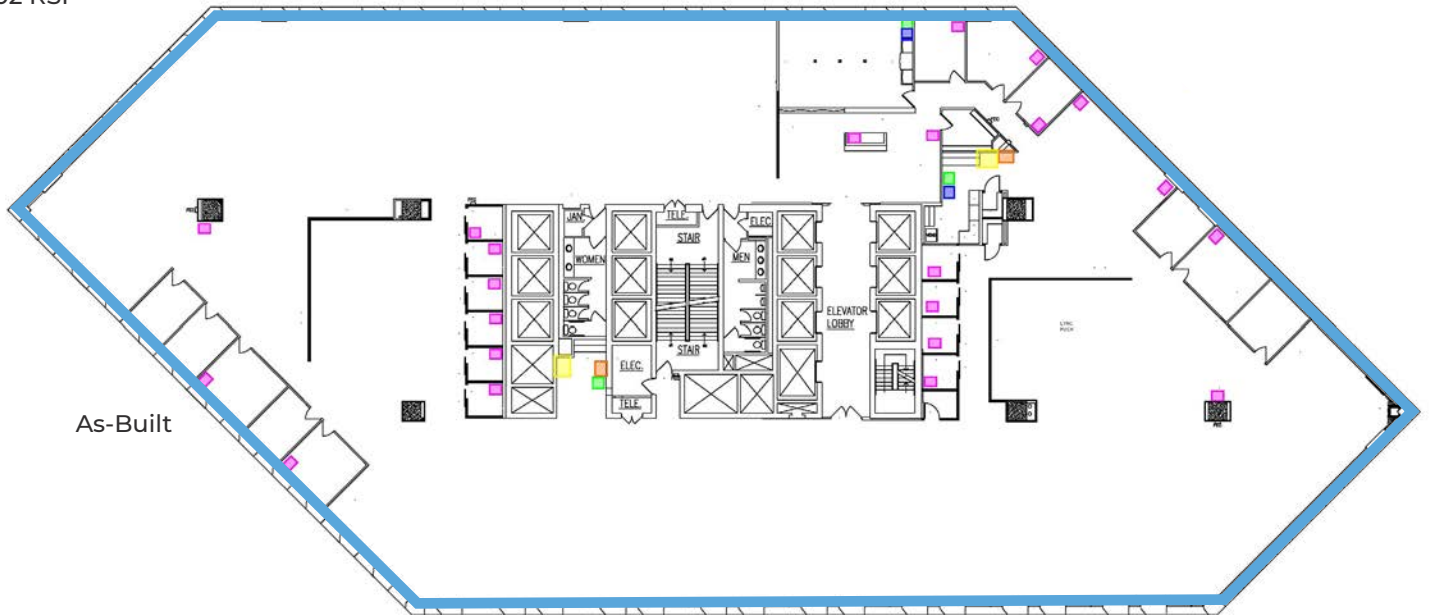

411 EAST WISCONSIN CENTER

Suite 700

24,002 RSF

As-Built

As-Built with Furniture

Contact us:

MIKE WANEZEK
Partner
+1 414 278 6826
mike.wanezek@colliers.com

JOE MORITZ
Senior Advisor
+1 414 278 6871
joe.moritz@colliers.com