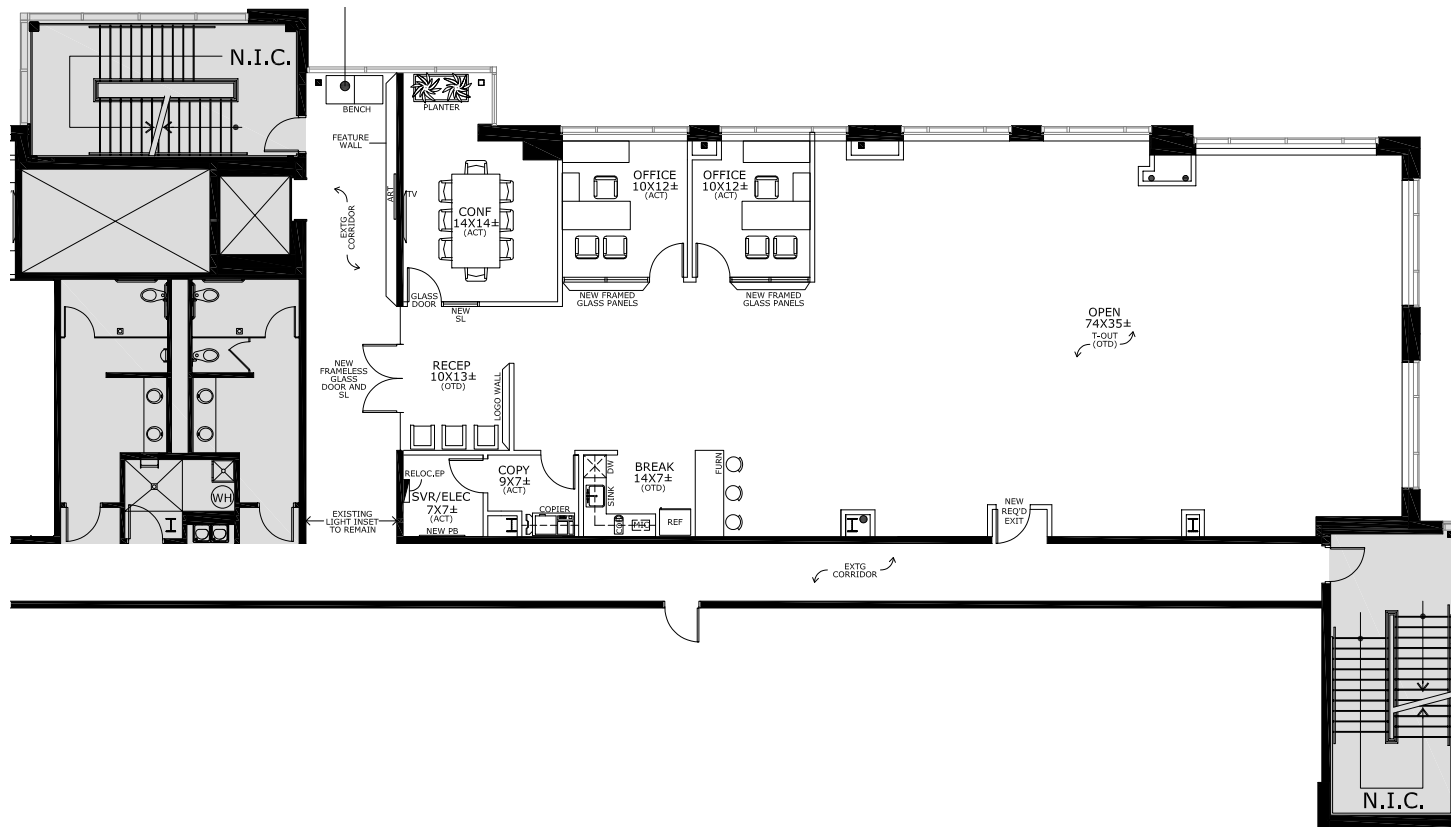

THE OFFICES AT CHAPEL CREEK

7330 STONEBROOK PKWY FRISCO, TX 75034

SPEC SUITE 150 - 3,834 RSF

CHRIS TAYLOR

+1 972 663 9822

chris.taylor@cushwake.com

ZACH BEAN

+1 972 663 9886

zach.bean@cushwake.com

2021 McKinney Ave., Suite 900 Dallas, TX 75201

Main +1 972 663 9600 | Fax +1 972 663 9999

cushmanwakefield.com