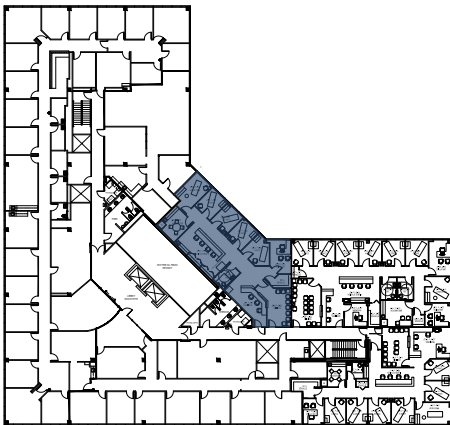

Suite 475

2,295 SF

Leasing Information:

Christian Connell

713.231.1588

Christian.Connell@transwestern.com