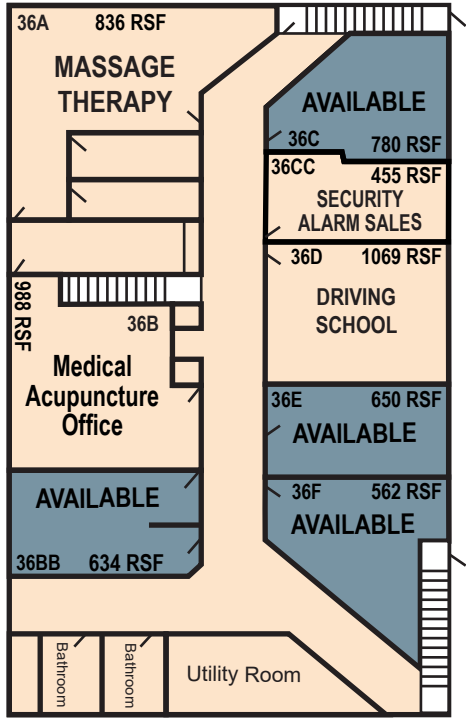

26-42 W. Village Green
 Hicksville, NY 11801

***36: BASEMENT
 LEVEL OFFICES**
 (not to scale)

■ = AVAILABLE