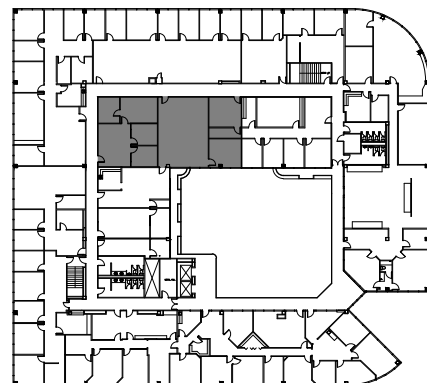

Silverstone Building

2900 Wilcrest Dr, Houston, Texas 77042

FLOOR LEVEL 2
SUITE 285 | 3578 NRA

For Leasing Information Contact
832.552.2319 | leasing@zgroup.tx.com