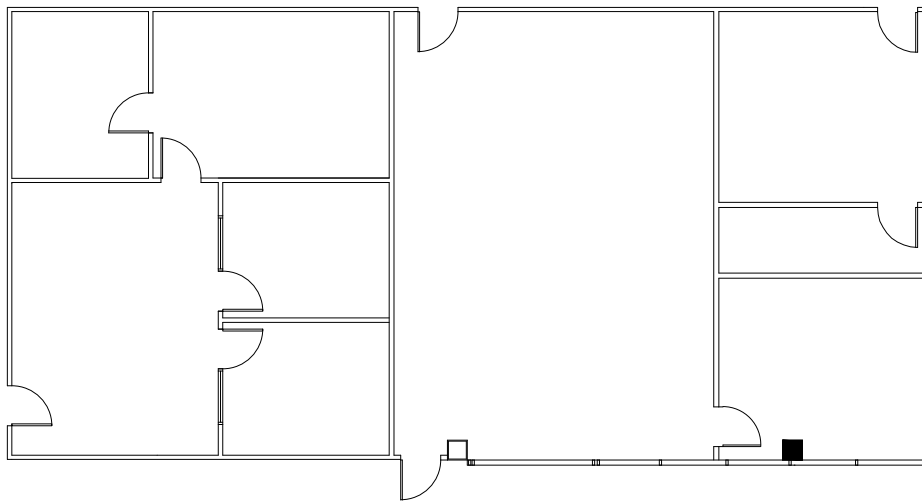

Silverstone Building

2900 Wilcrest Dr, Houston, Texas 77042

FLOOR LEVEL 2
SUITE 285 | 3578 NRA

For Leasing Information Contact
832.552.2319 | leasing@zgroup.tx.com