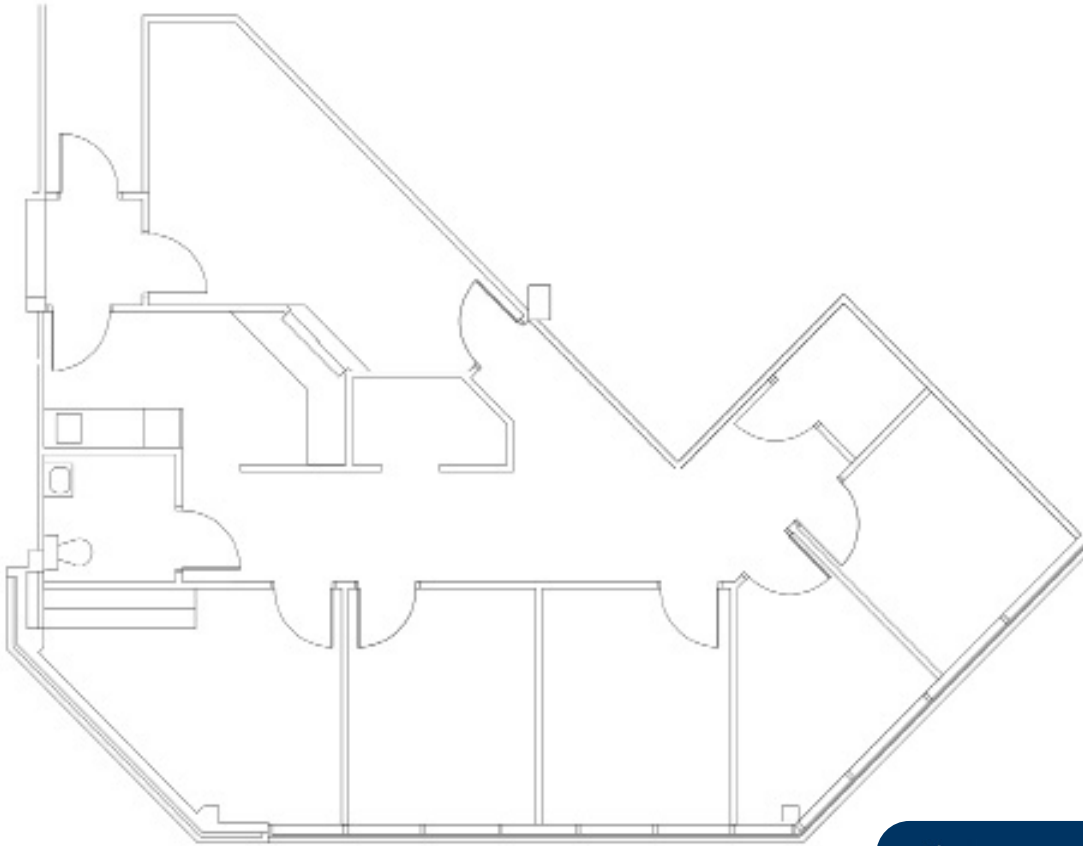

BUILDING 1

4301 LAKE BOONE TRAIL | RALEIGH, NC

SUITE 208 | 1,600 SF

[CLICK FOR VIRTUAL TOUR](#)

Disclaimer: The above floor plan is not to scale. The available space shown is believed to be correct but is subject to change.