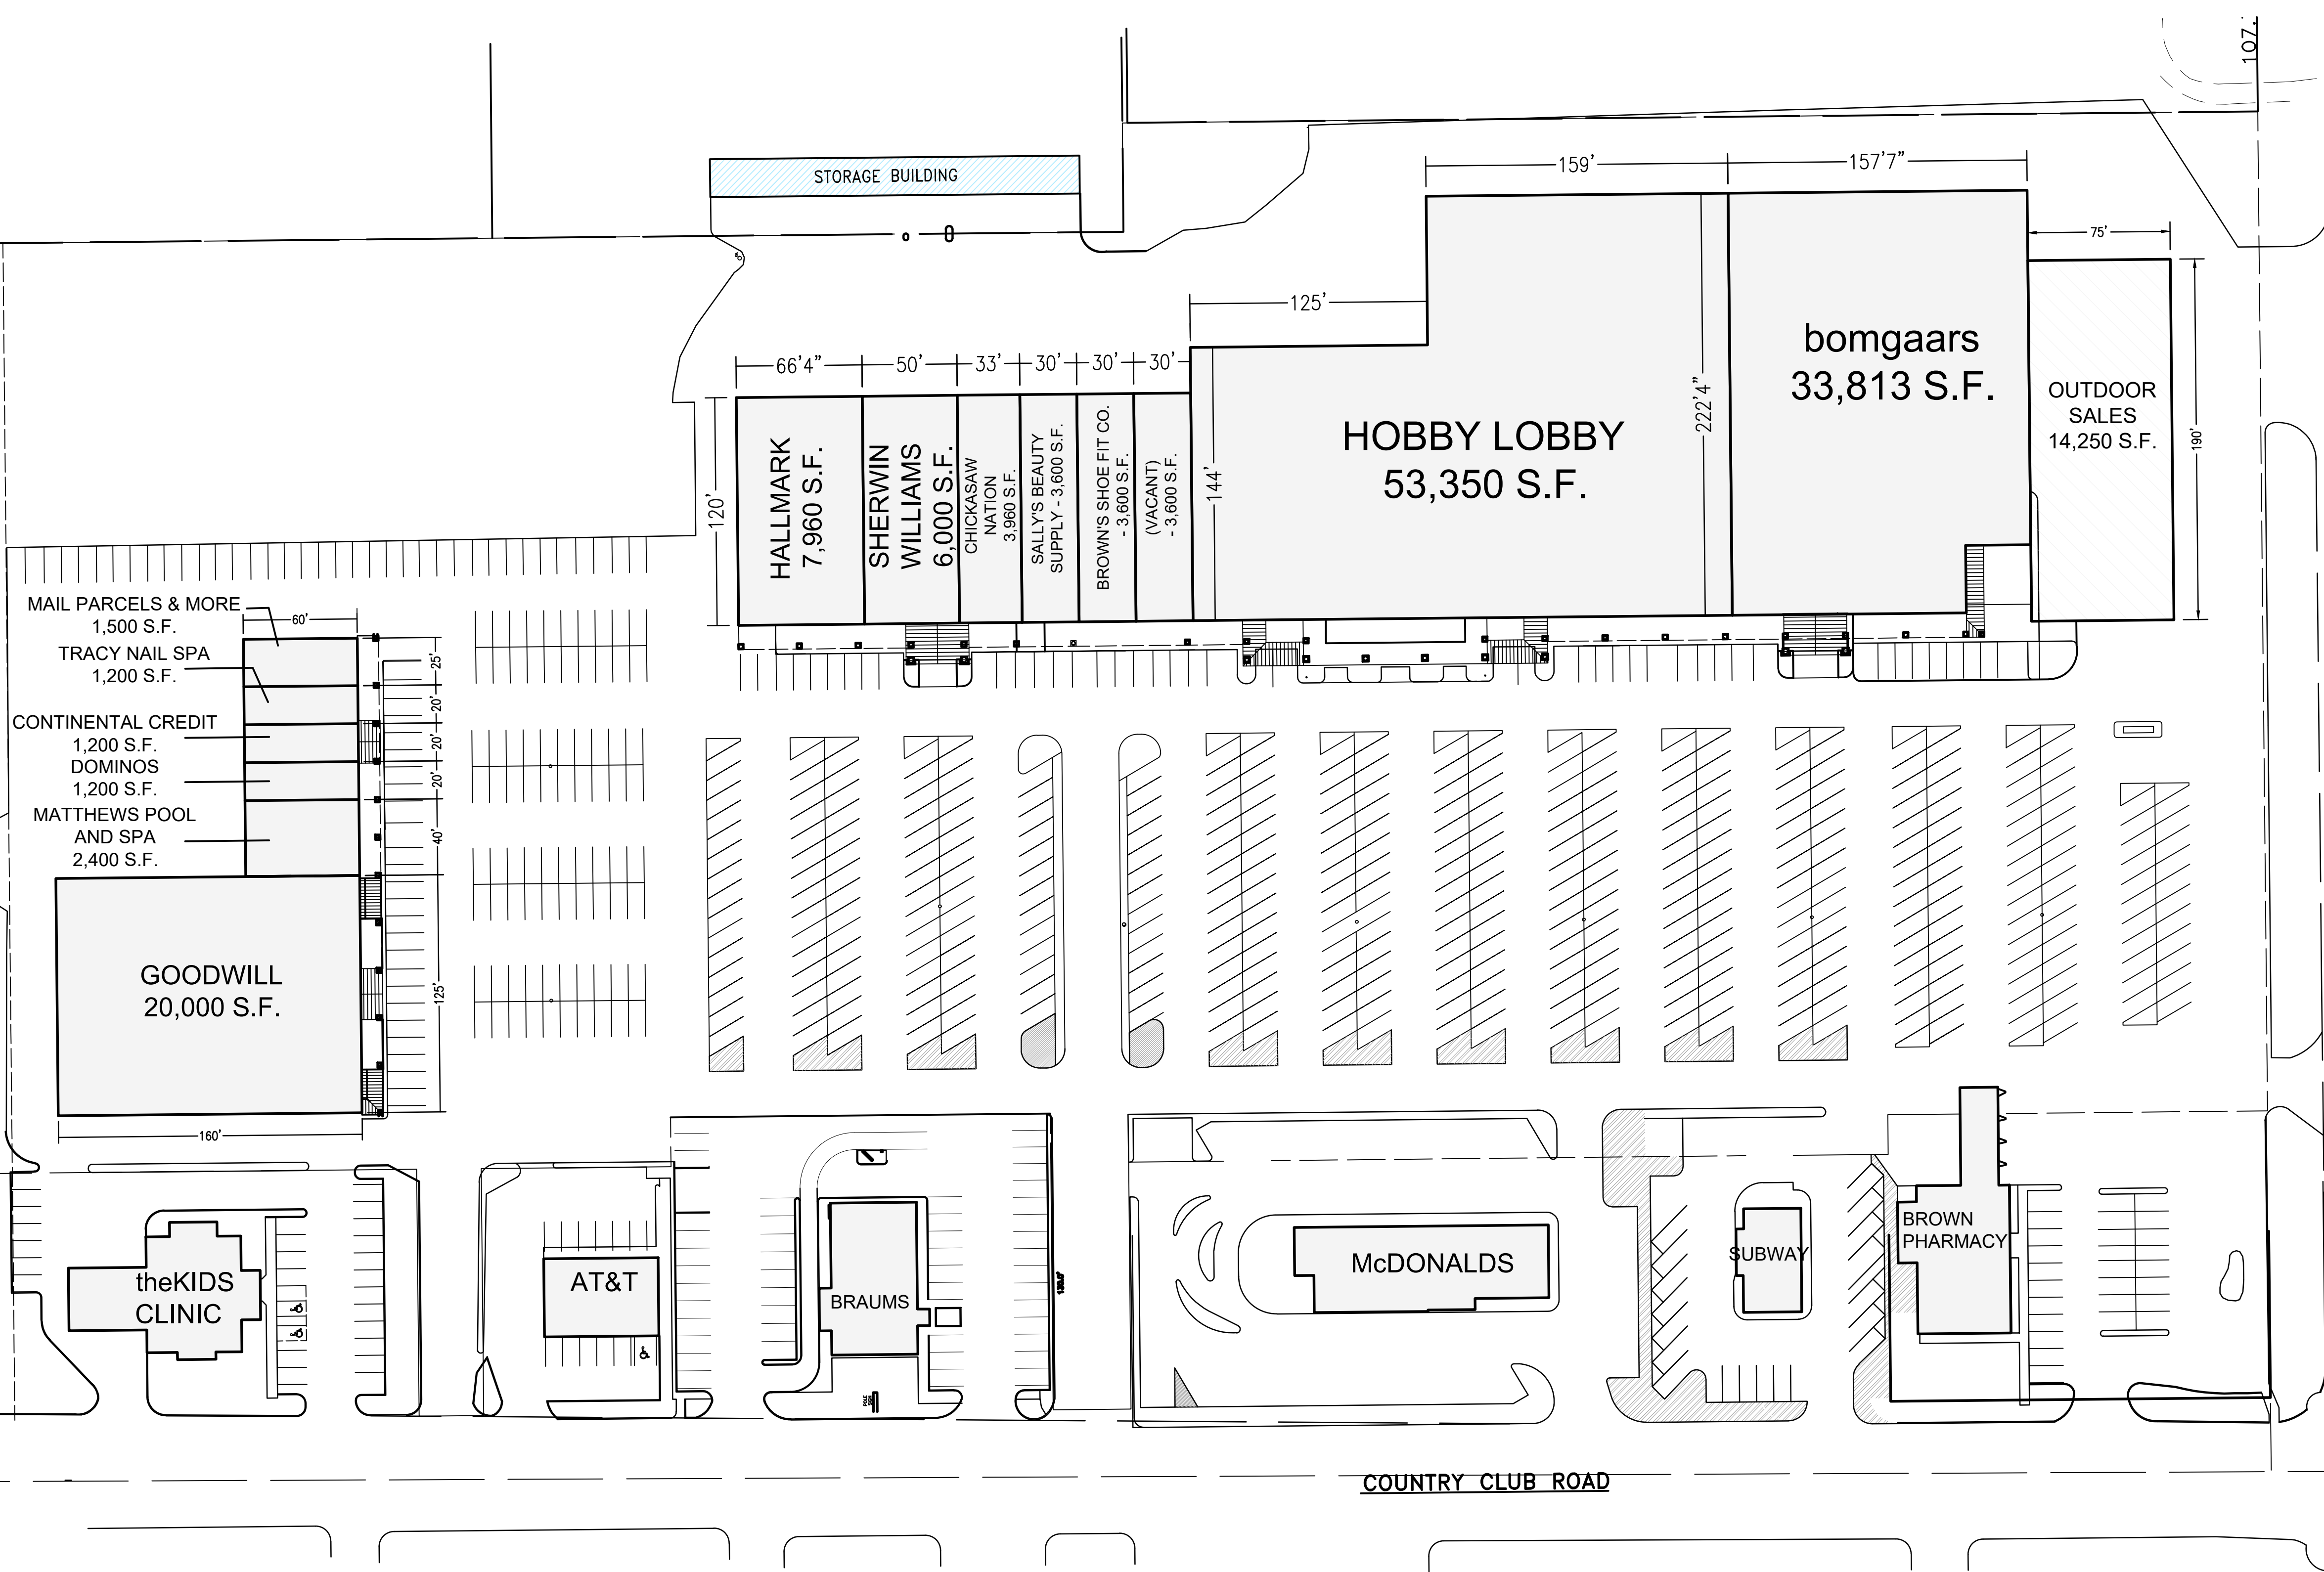

B STREET

ARLINGTON BLVD.

COUNTRY CLUB ROAD

ARLINGTON SHOPPING CENTER
CURRENT SITE PLAN