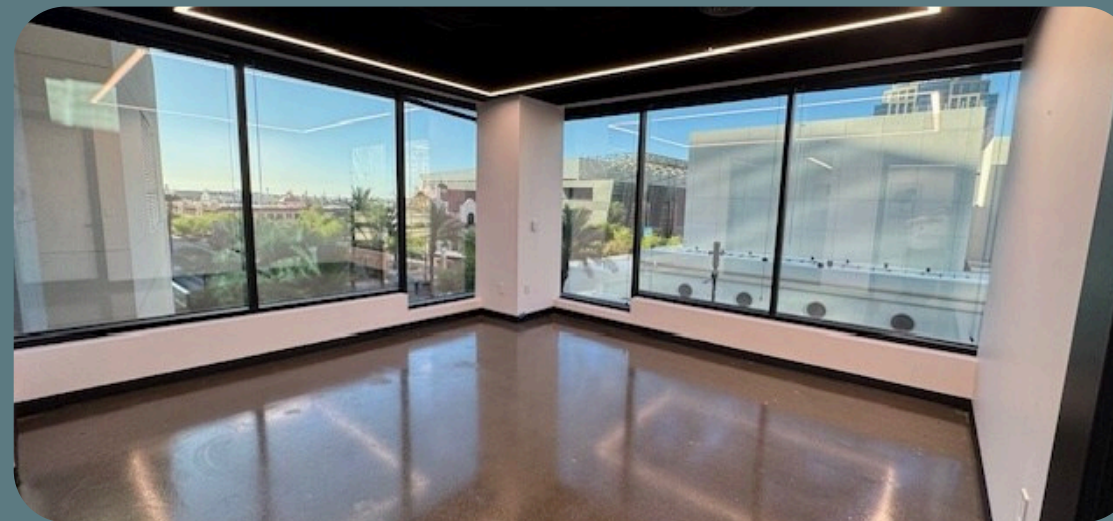

200  
E. VAN BUREN ST.  
**SUITE 415**

+ 2,200 sq feet

- ▶ Fitness Center
- ▶ Podcast Studio
- ▶ Game Room
- ▶ PRESS Coffee On-Site

**STARTING AT \$24 SQ FT**

✉ [Robert@pivotequity.com](mailto:Robert@pivotequity.com)