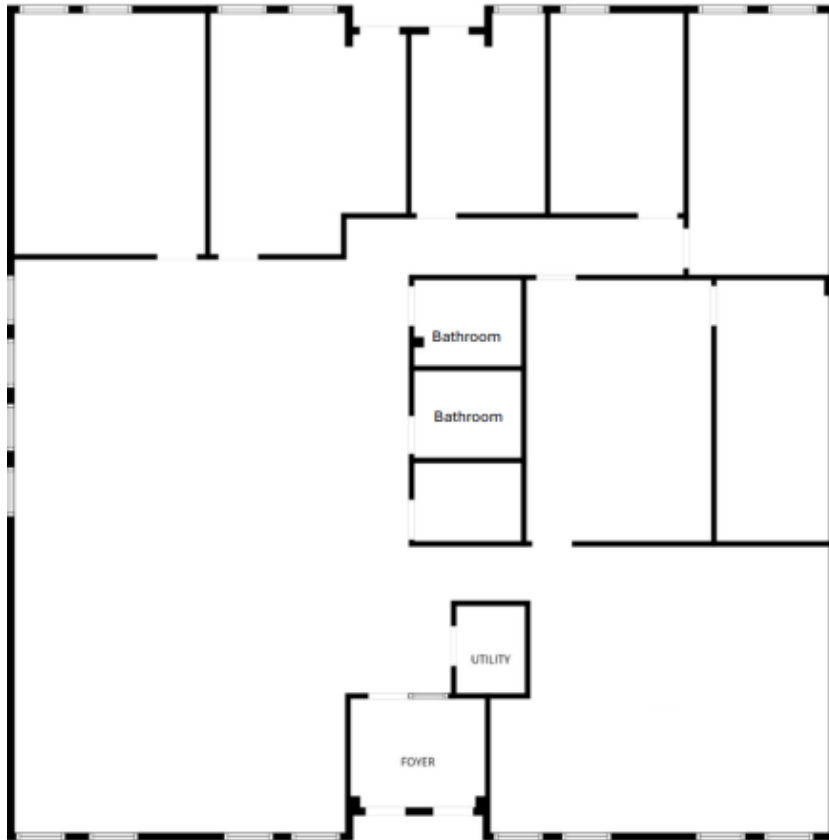

SUITE E | 3,106 SF

1911 Rohlwing Rd \ Rolling Meadows, IL

SPACE NOTES

- 6 Offices
- Open Bullpen
- In Suite Restrooms

STEVEN REA
630.468.1780
SRea@VersaRES.com

RYAN MOEN, SIOR
630.480.6346
RMoen@VersaRES.com