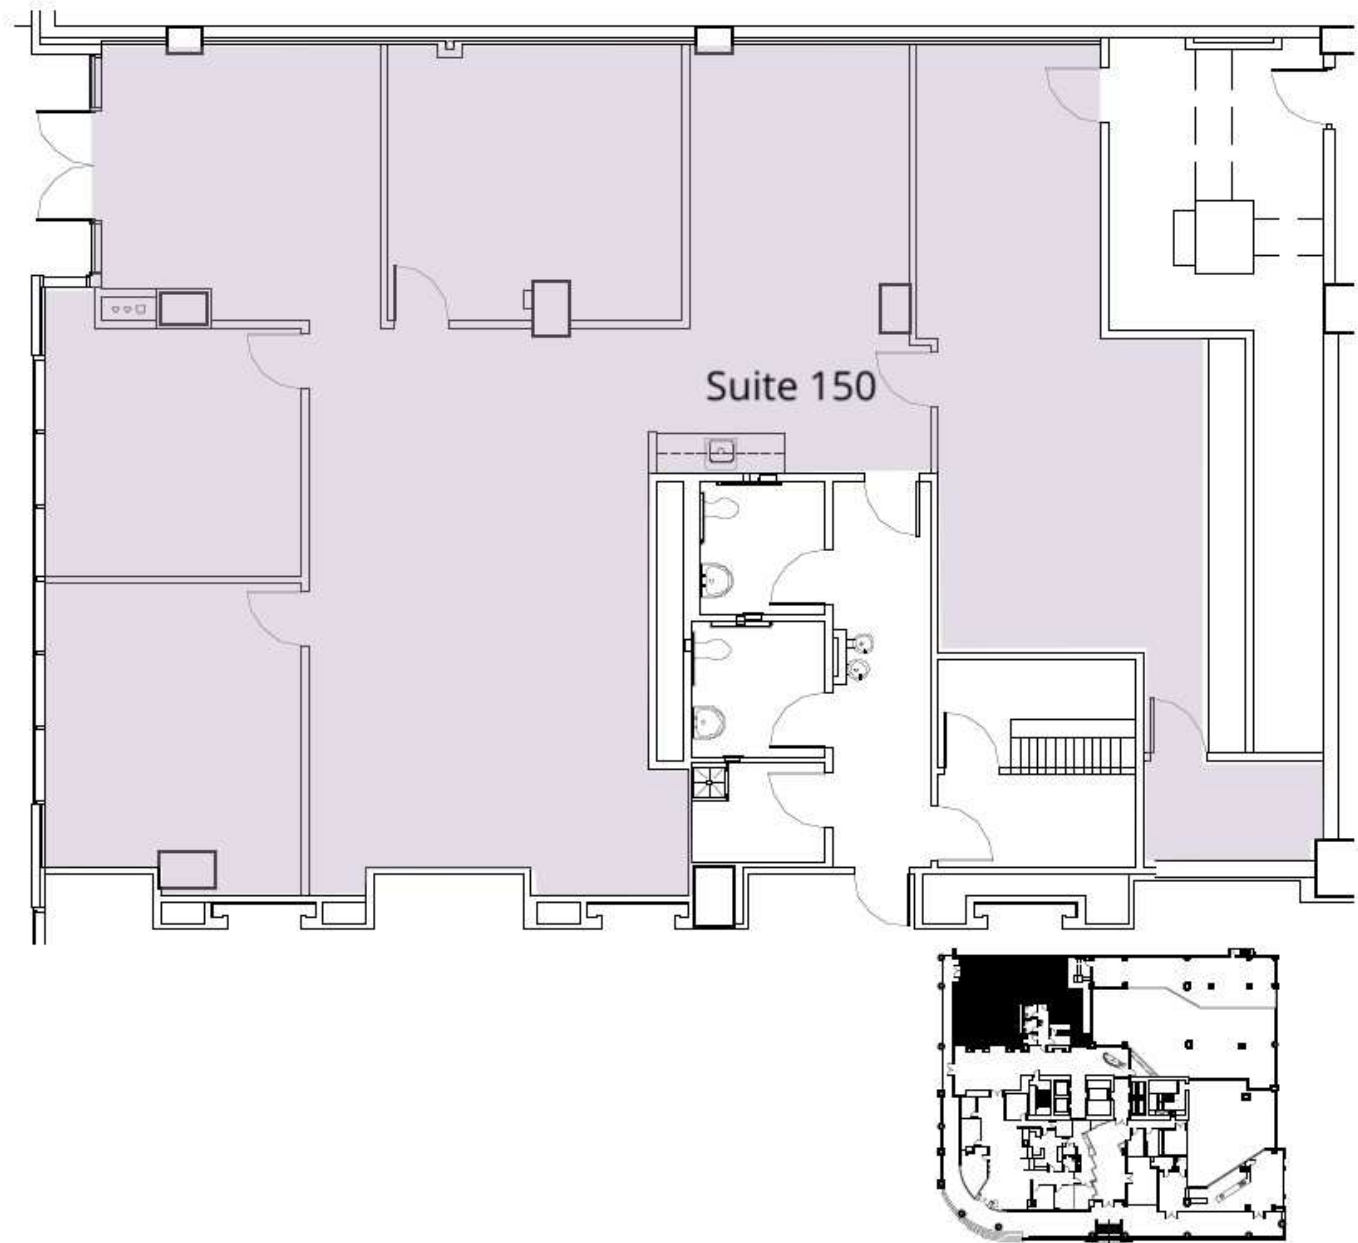

ONE ELEVEN

Suite 150

111 N. Magnolia Avenue | Orlando, FL 32801

Suite	Size	Lease Rate	Description
■ Suite 150	3,272 SF	Negotiable	Ground floor space with loads of natural light. Access through lobby and private street entry.