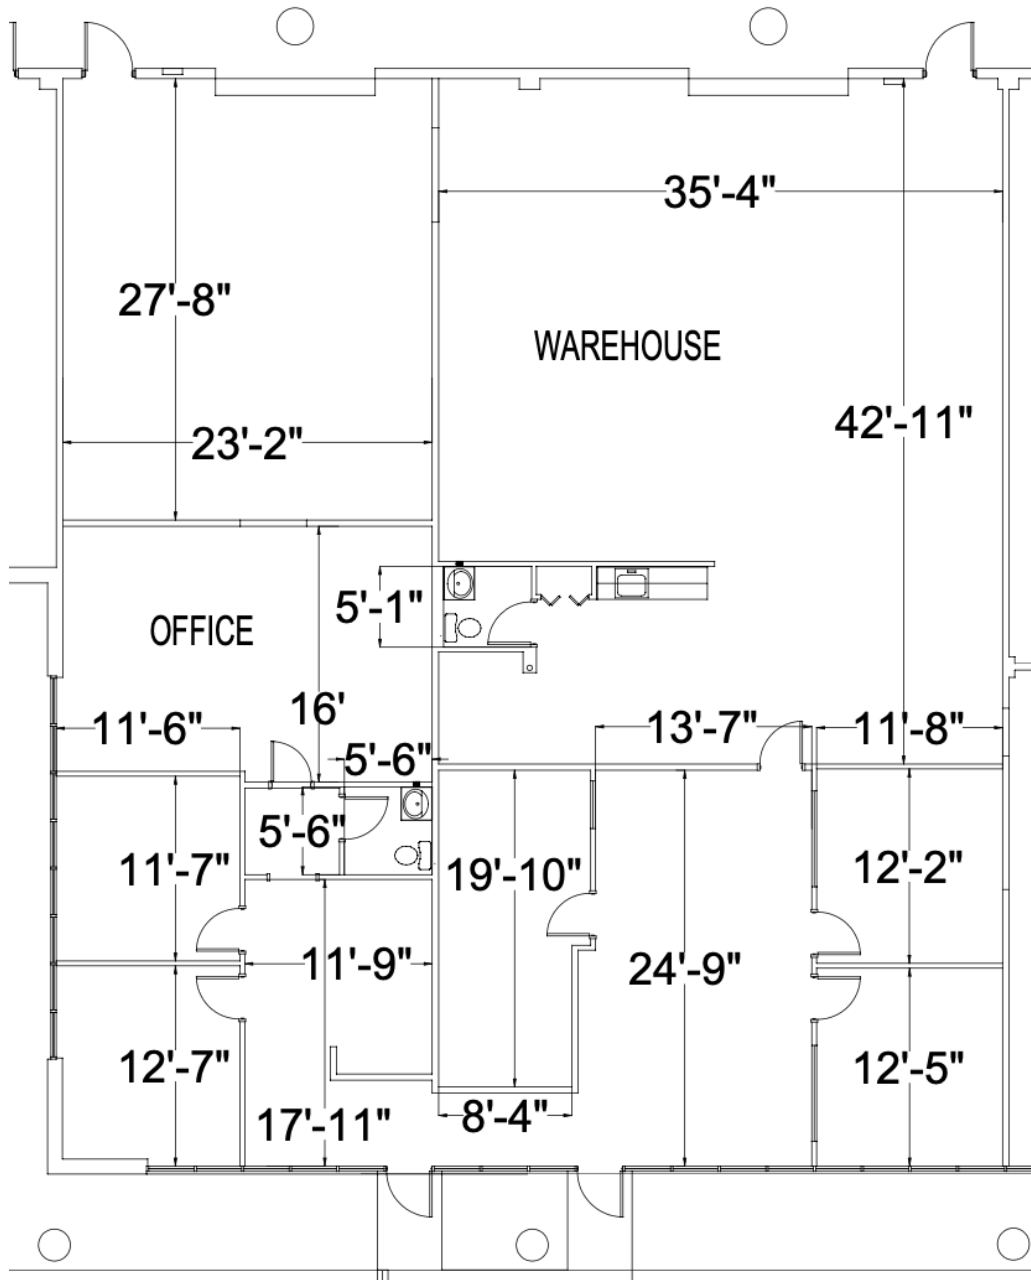

2810 Scherer Drive, St. Petersburg, FL

**Suite 110-120: 4,049 RSF**

For more information:

Kelli Hatton  
+1 813.454.1619  
khatton@naiburnsscalo.com

Coy Lowrey  
+1 813.215.8168  
clowrey@naiburnsscalo.com