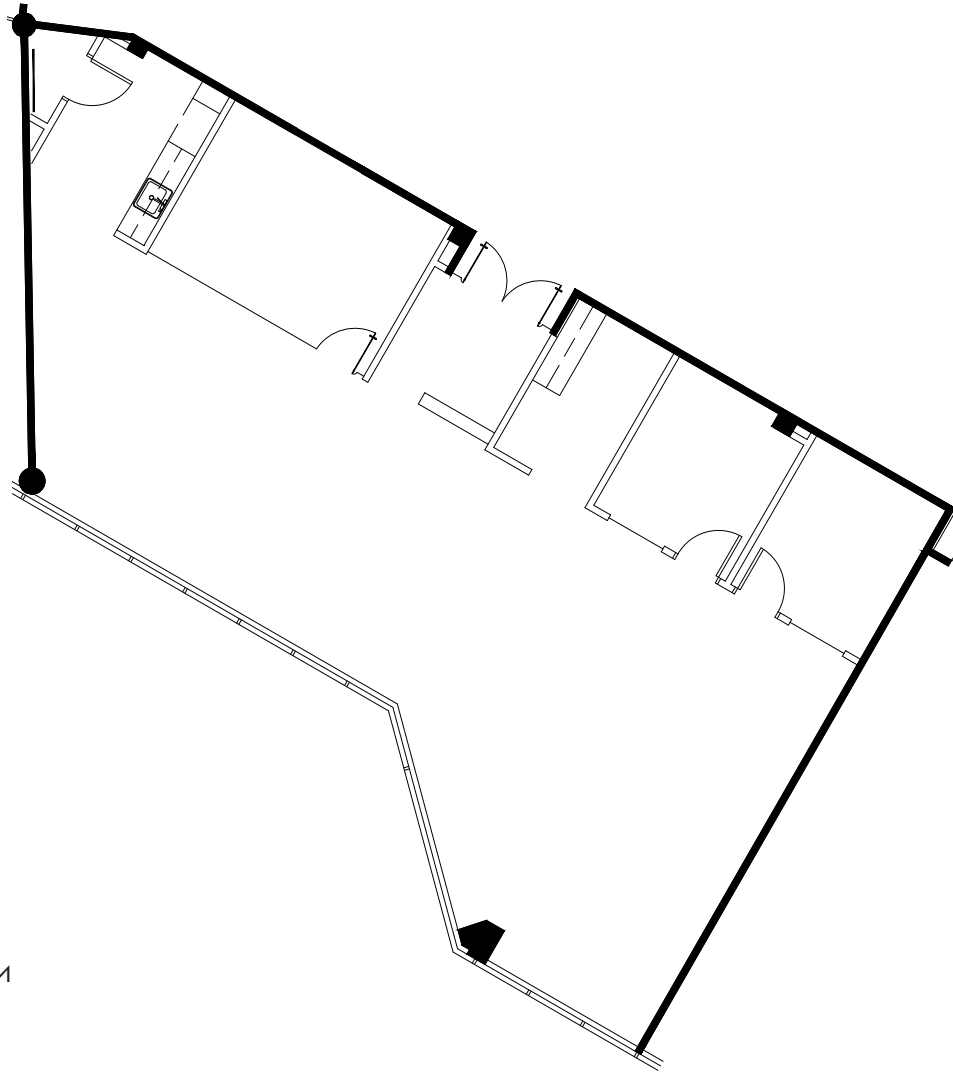

**CARMEL  
CROSSING**  
6701 CARMEL ROAD

# DAVIE BUILDING

SUITE 225 | 2,383 SF

**BARRY FABYAN**

704.907.2532  
BARRY.FABYAN@STREAMREALTY.COM

**GRANT KEYES**

980.378.1521  
GRANT.KEYES@STREAMREALTY.COM

KEY PLAN