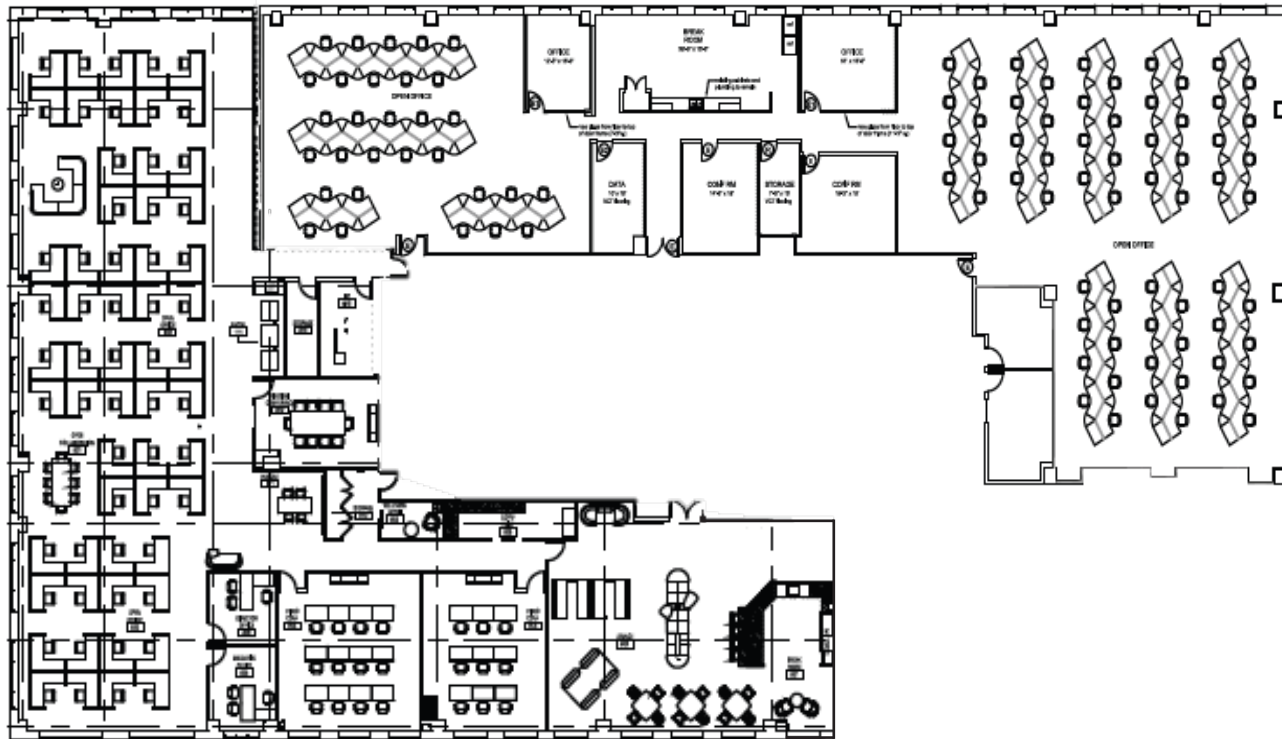

# TWO HARBOUR PLACE

302 KNIGHTS RUN AVENUE

TAMPA, FL 33602

Suite 800/810  
24,308 SF