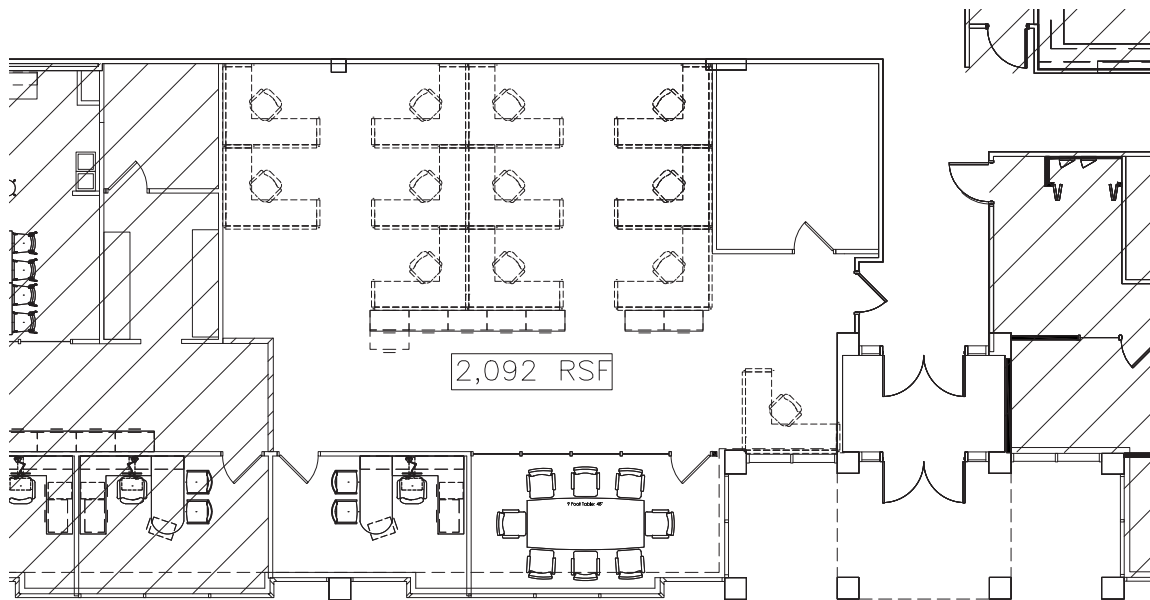

# Washington Commons

850 E. Diehl Road, Naperville, Illinois

**Suite 140**

2,092 RSF

KEY PLAN

For leasing information, please contact:

Jack Connors  
+1 773 304 4112  
jack.connors@jll.com

Jeff Shay  
+1 773 858 1692  
jeff.shay@jll.com