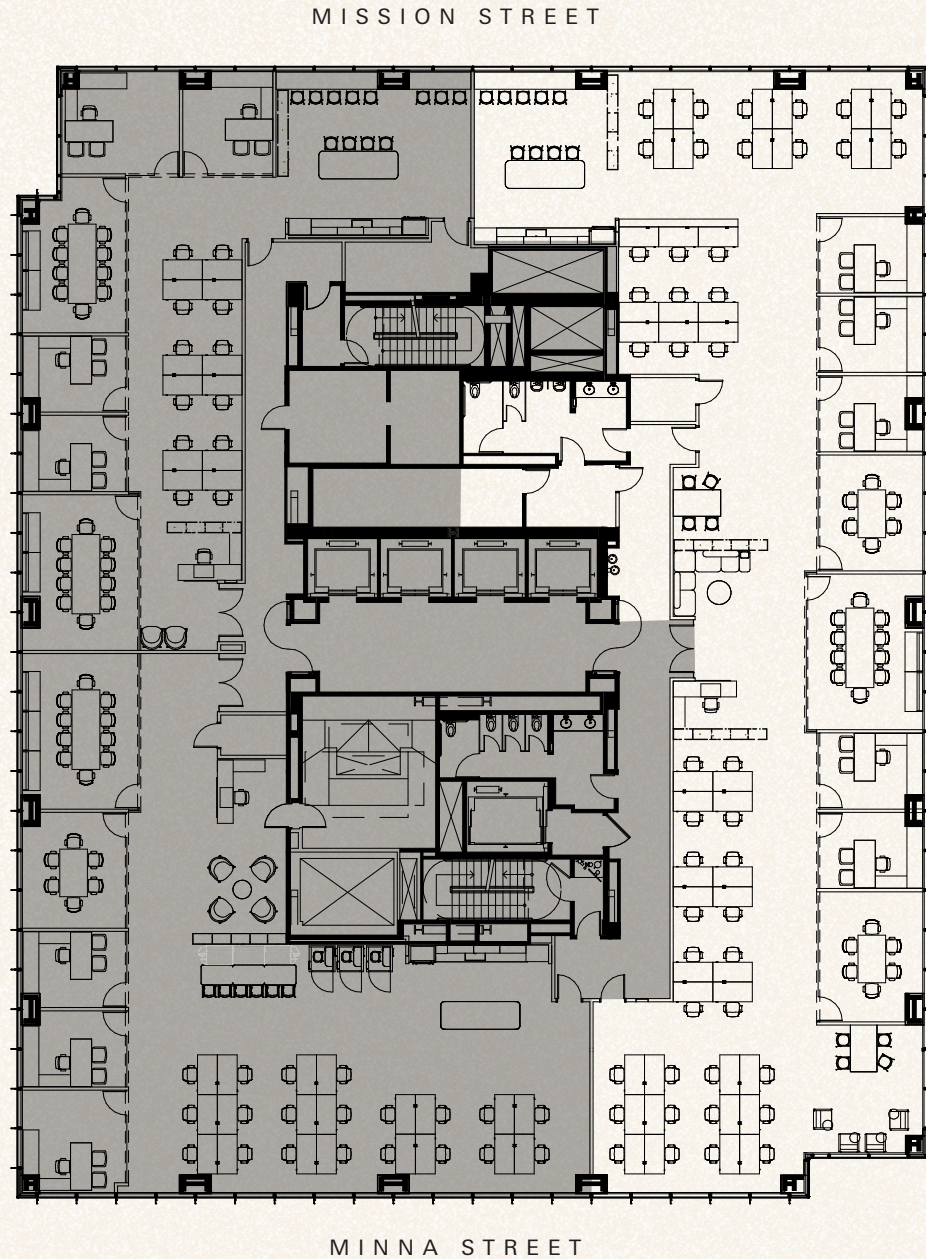

555

MISSION

- 7,492 SF
- Available 10/1/26
- Brand new spec suite
- Incredible views
- 5 private offices
- 3 conference rooms
- Kitchen / Break Area
- Reception
- IT/storage/copy room

Hypothetical Furniture Plan

SUITE 2700