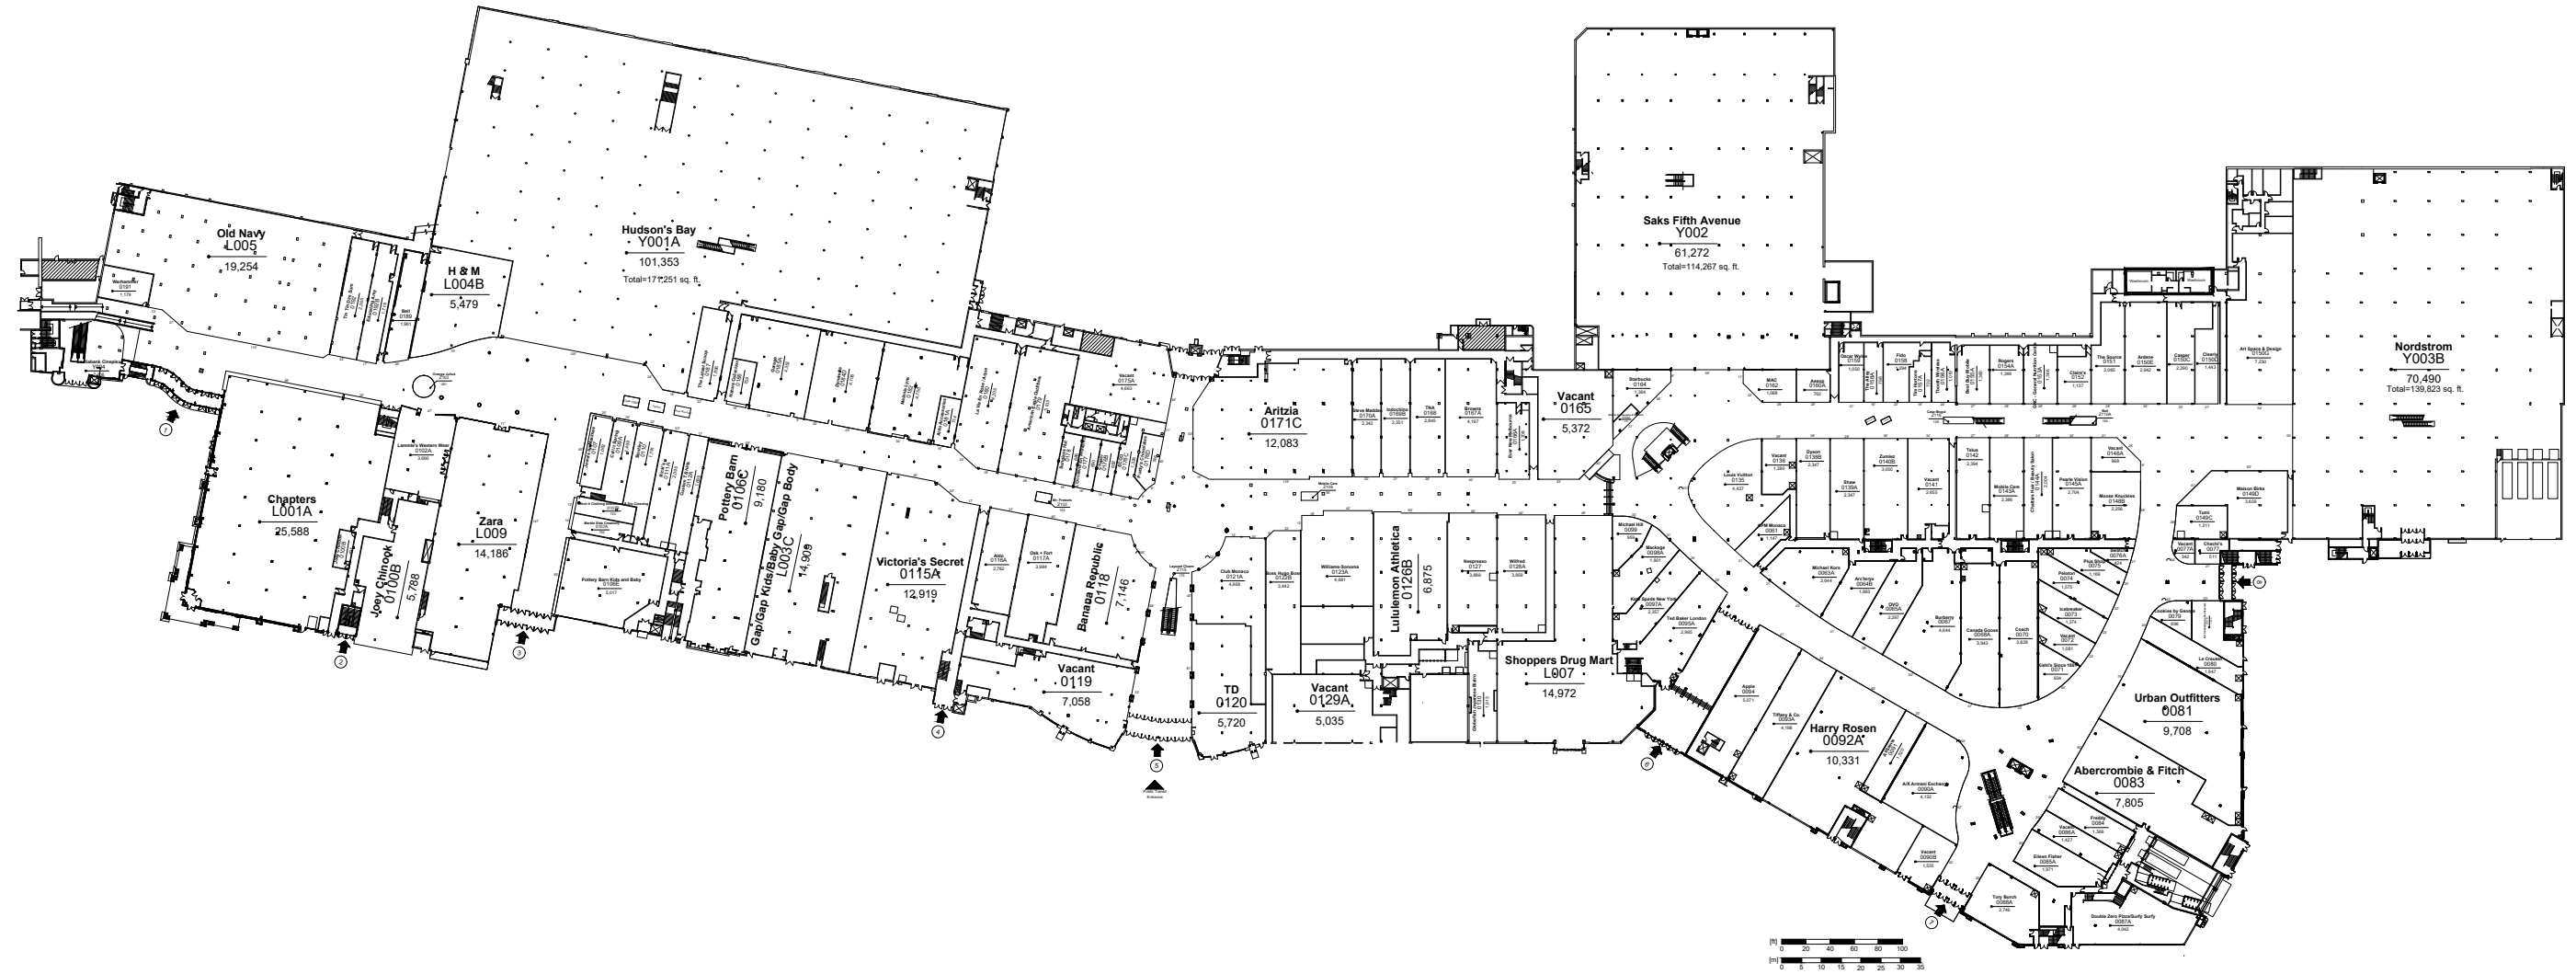

Legend:

Glenmore Trail S.W.

5th Street S.W.

58th Avenue S.W.

Macleod Trail S.W.

Legend:

Tenant Name  
UNIT NUMBER  
Square Footage

All areas and dimensions are approximate.  
For discussion purposes only

Glenmore Trail S.W.

5th Street S.W.

58th Avenue S.W.

Macleod Trail S.W.

**CF Chinook Centre**  
Level 2

**Leasing Plan**  
Updated on: 02-28-2022

Legend:

Tenant Name  
**UNIT NUMBER**  
Square Footage

All areas and dimensions are approximate.  
For discussion purposes only