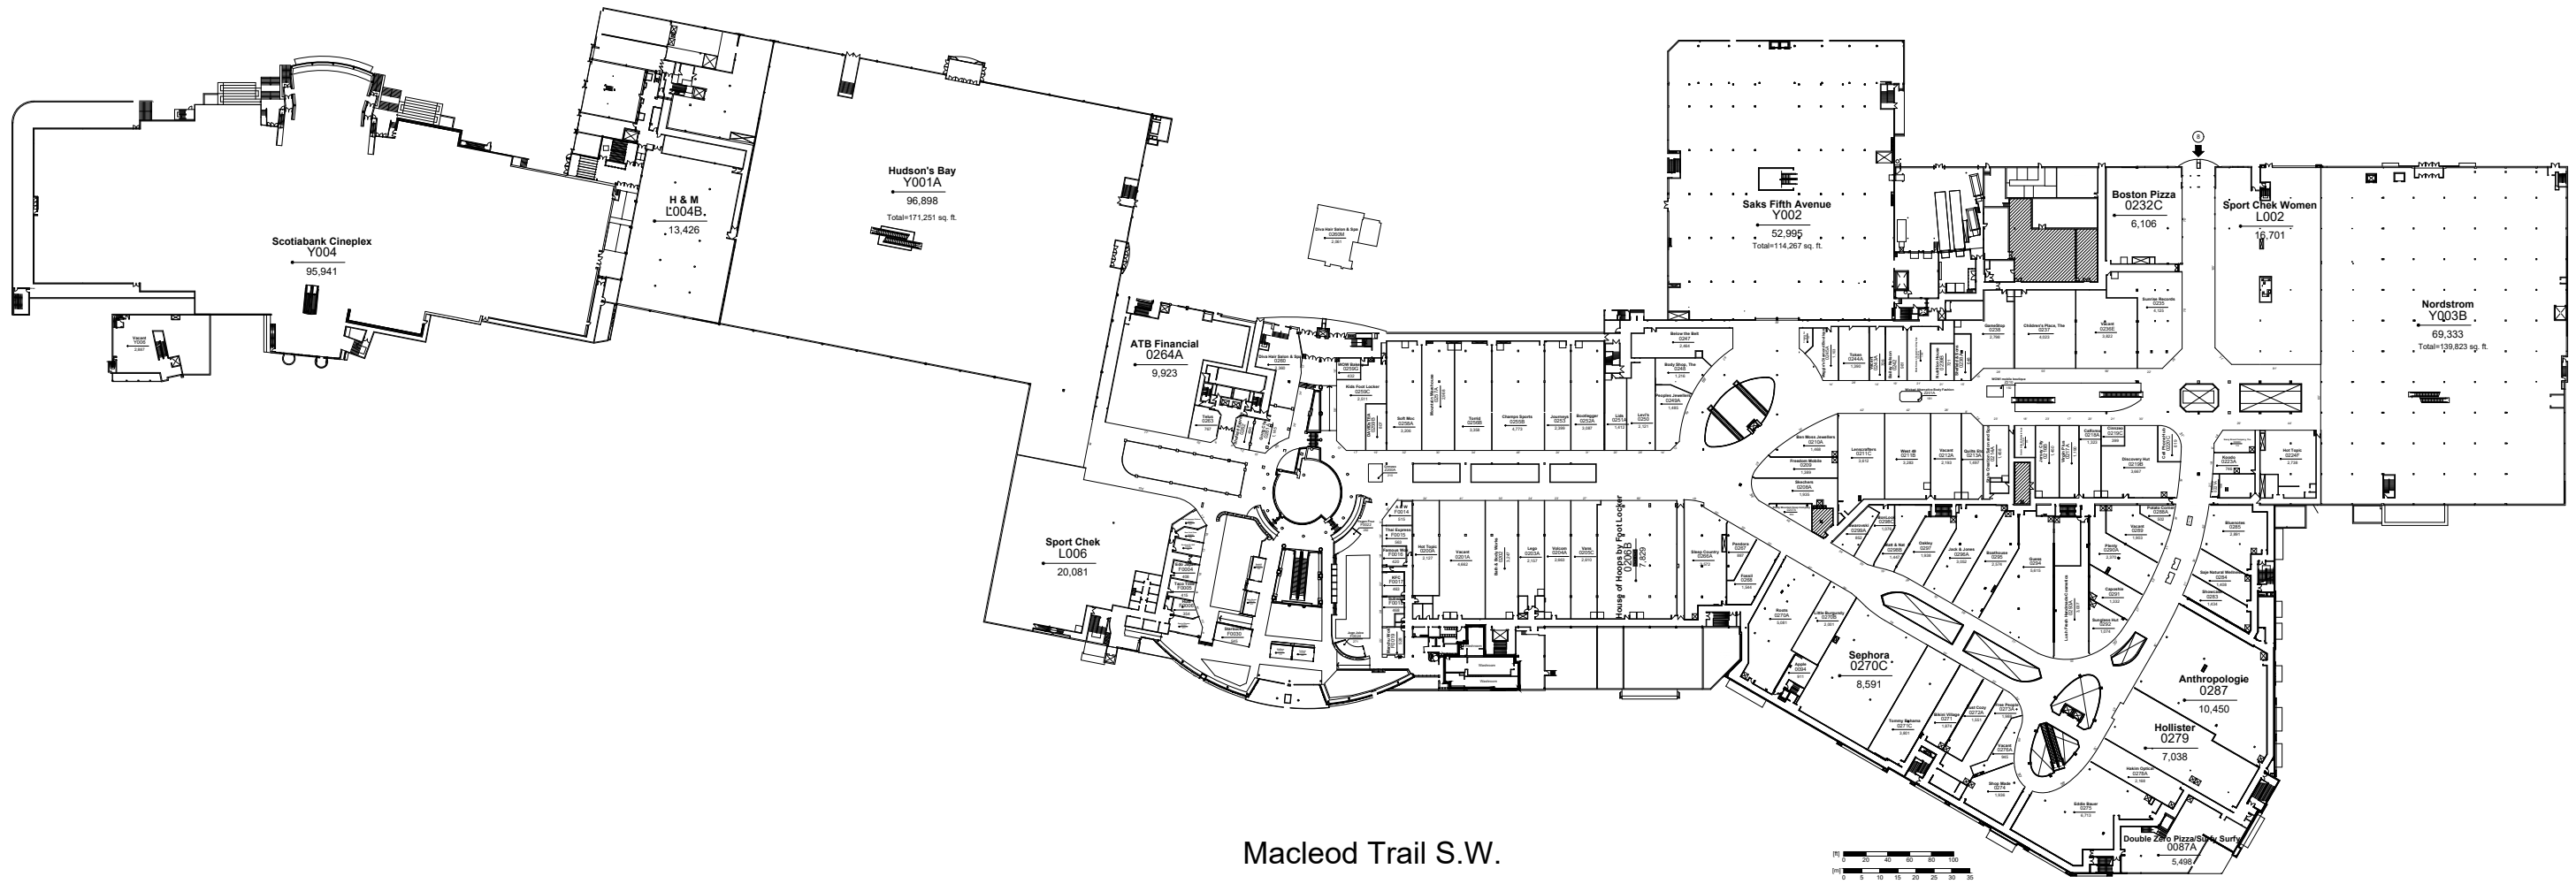

Legend:

Glenmore Trail S.W.

5th Street S.W.

58th Avenue S.W.

Macleod Trail S.W.

Legend:

Tenant Name  
UNIT NUMBER  
Square Footage

All areas and dimensions are approximate.  
For discussion purposes only

Glenmore Trail S.W.

5th Street S.W.

58th Avenue S.W.

Macleod Trail S.W.

**CF Chinook Centre**  
Level 2

**Leasing Plan**  
Updated on: 02-28-2022

Legend:

Tenant Name  
**UNIT NUMBER**  
Square Footage

All areas and dimensions are approximate.  
For discussion purposes only