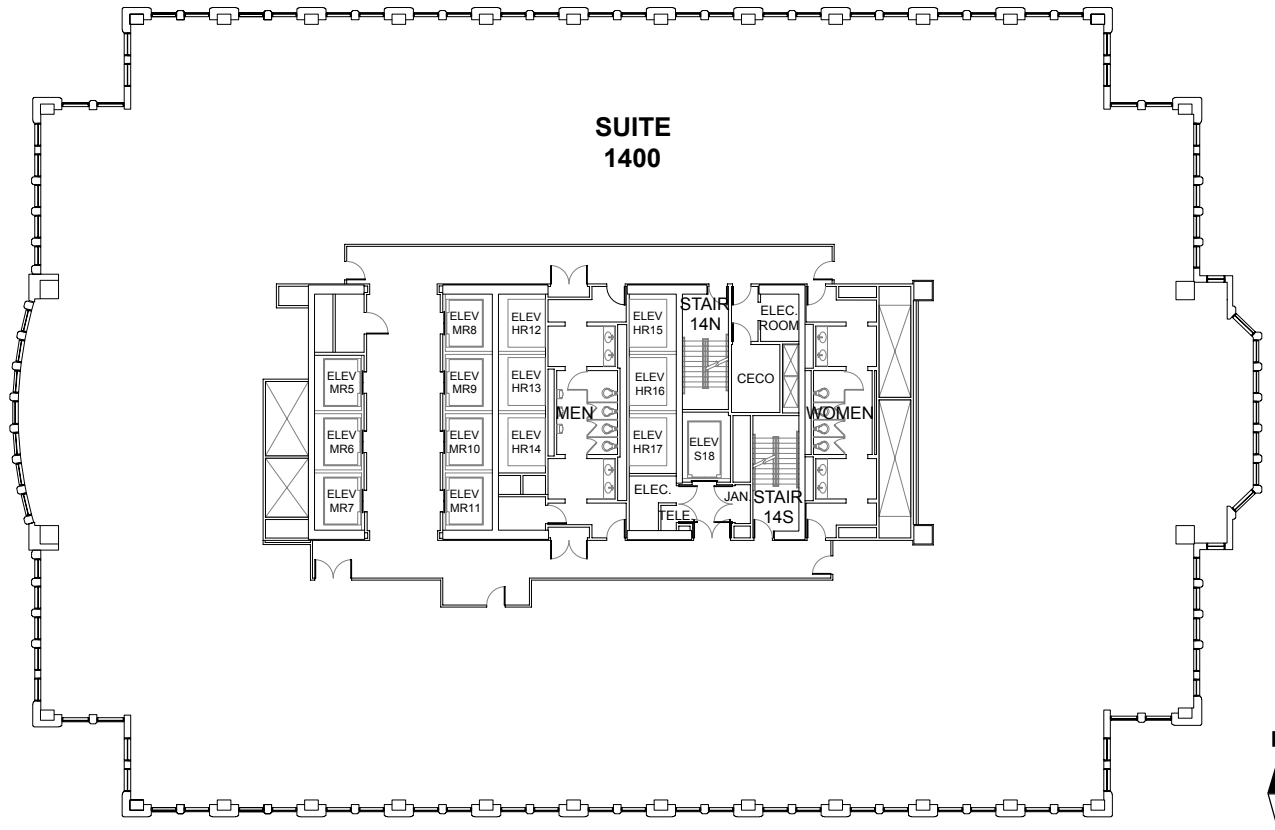

# Floor Plan

14th Floor | Suite 1400 | 23,456 RSF

Mason Taylor  
+1 312 470 2337  
mason.taylor@cushwake.com

Karoline Eigel  
+1 312 470 2302  
karoline.eigel@cushwake.com

Paige Krueger  
+1 949 554 9643  
paige.krueger@cushwake.com