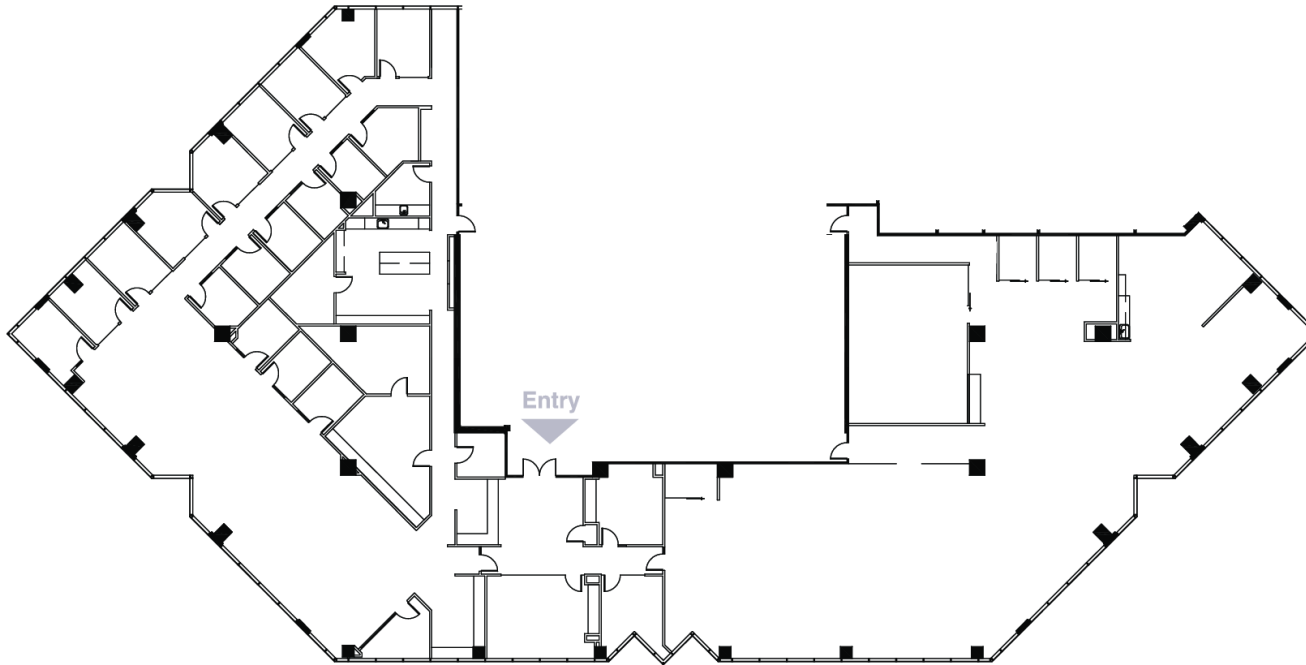

PEACHTREE

Suite 700 | 16,859 RSF

Key Plan

Michael Howell
404.926.1640
mhowell@lpc.com

Hunter Henritze
404.924.2819
hhenritze@lpc.com

Gil Russell
404.519.0671
grussell@lpc.com

Lincoln