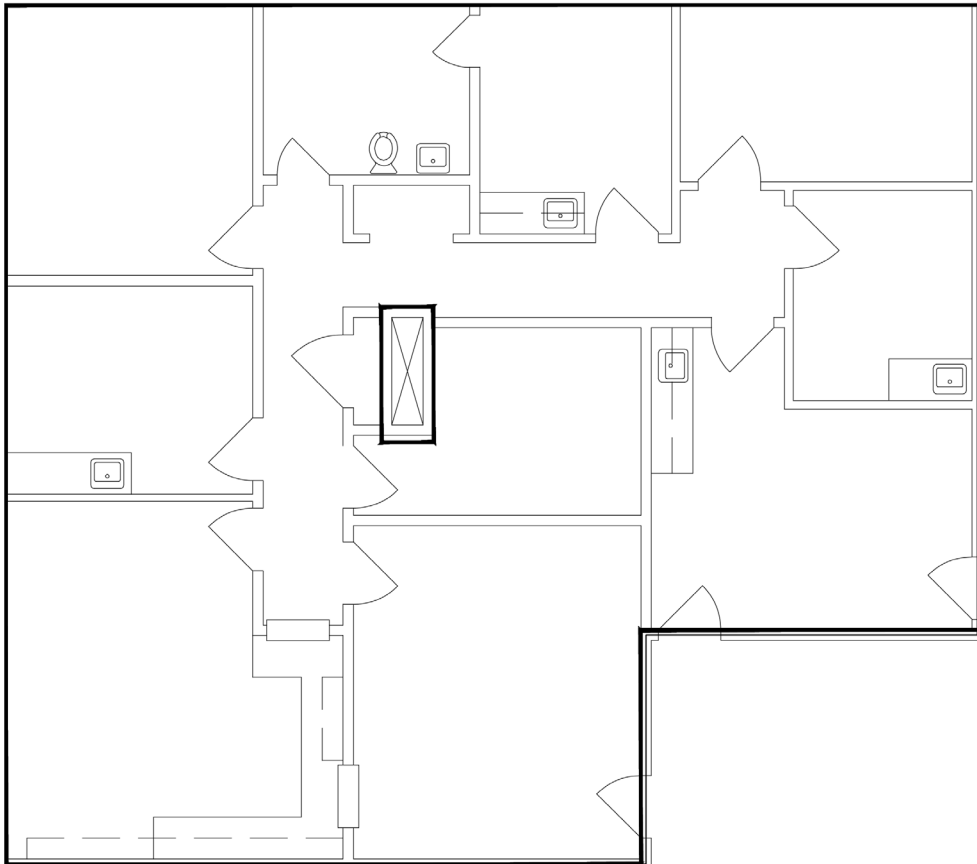

Suite 328 | 2,195 RSF

Kyle Church
205 919 1528
kyle@lightpointcre.com