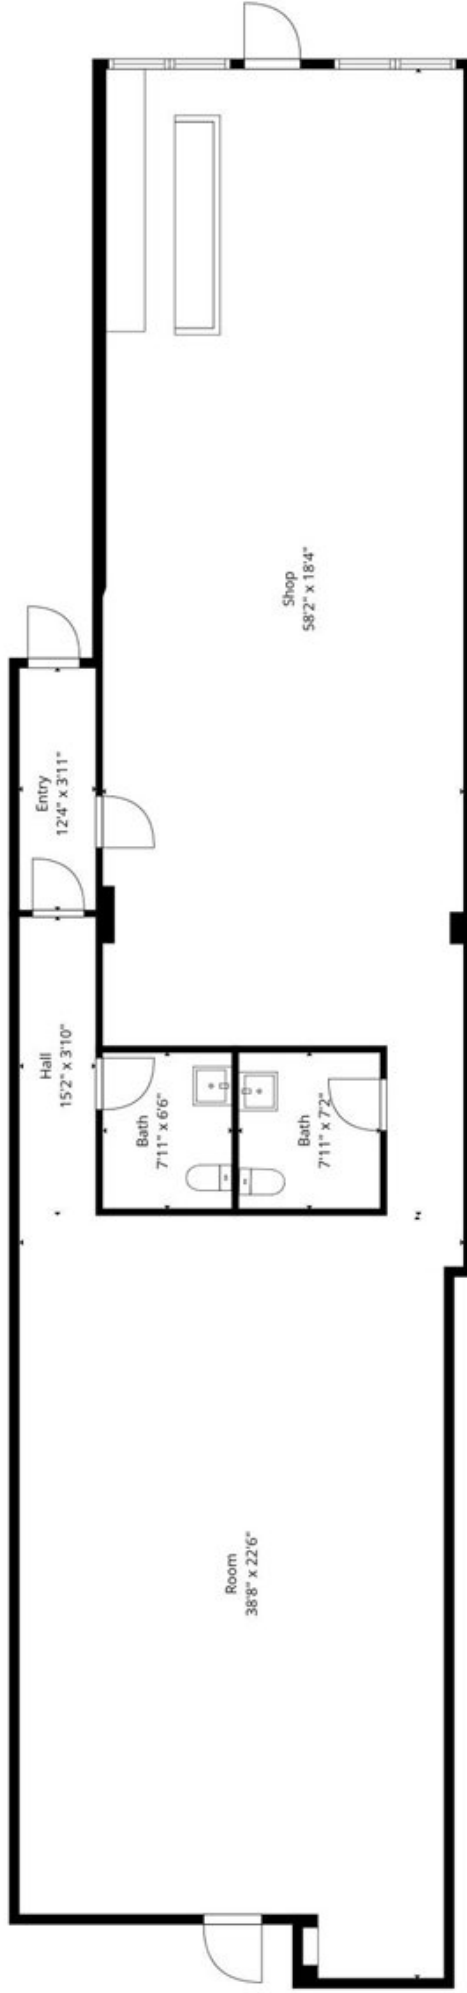

113 Brunswick St Jersey City NJ

Total Floor Area : 2099 sqft

The floor plan illustration is an approximation of existing structures and features and is provided for the convenience only with the permission of the seller. All measurements are approximate and not guaranteed to be exact or to scale. Buyer should confirm measurements using their own sources.