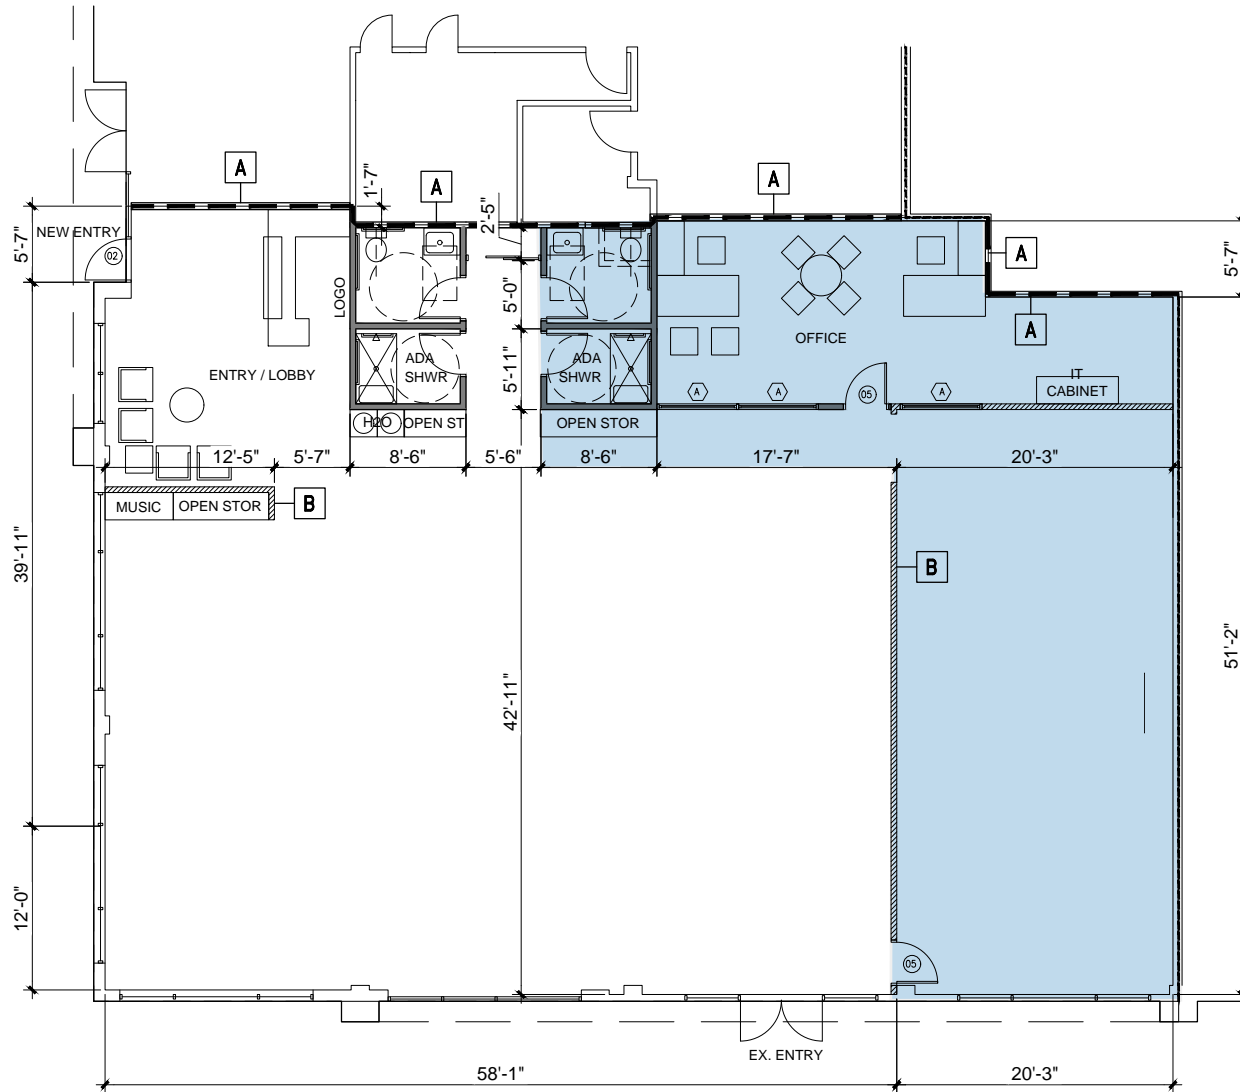

NEWMARK

STORAGE / HALL / SKYLIGHTS

FOR SUBLEASE: 600 LAIRPORT ST., EL SEGUNDO

FLOOR PLAN

Press Play for
Virtual Tour

FOR SUBLEASE: 600 LAIRPORT ST., EL SEGUNDO

SUITE PHOTOS

OPEN AREA

OPEN AREA

OPEN AREA

STORAGE ROOM

OFFICE

OFFICE

RESTROOM IN OFFICE

STORAGE IN OFFICE

WATER / STORAGE