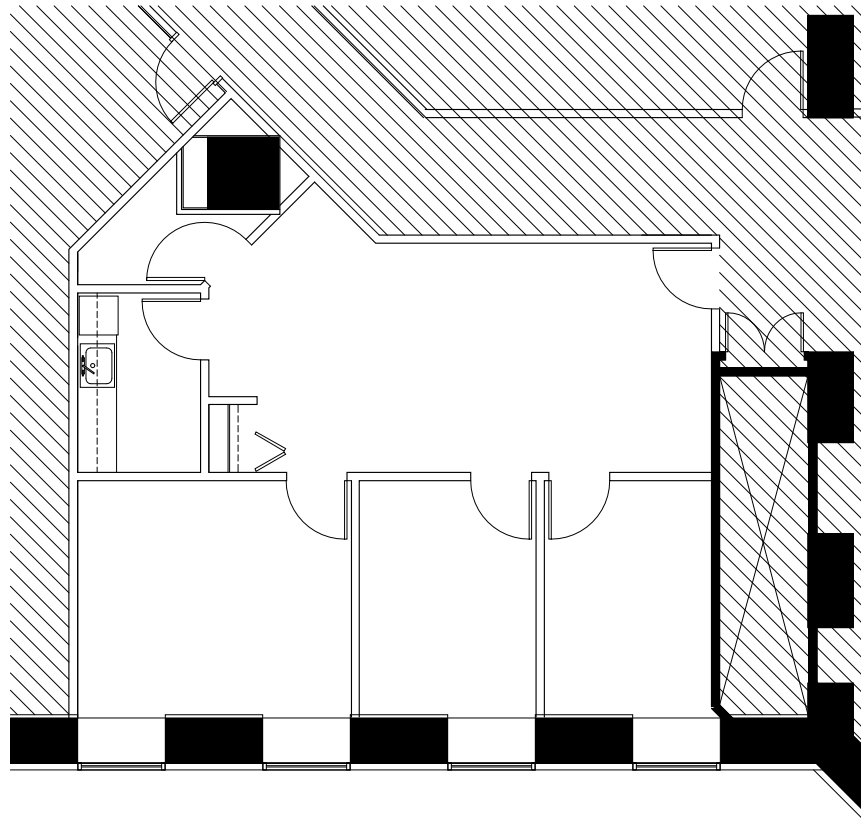

980 NORTH MICHIGAN

SUITE 1245 - 1,174 RSF

CHRIS CASSATA

+1 773 343 0869

chris.cassata@cushwake.com

ANTHONY CHIEFARI

+1 312 967 7548

anthony.chiefari@cushwake.com