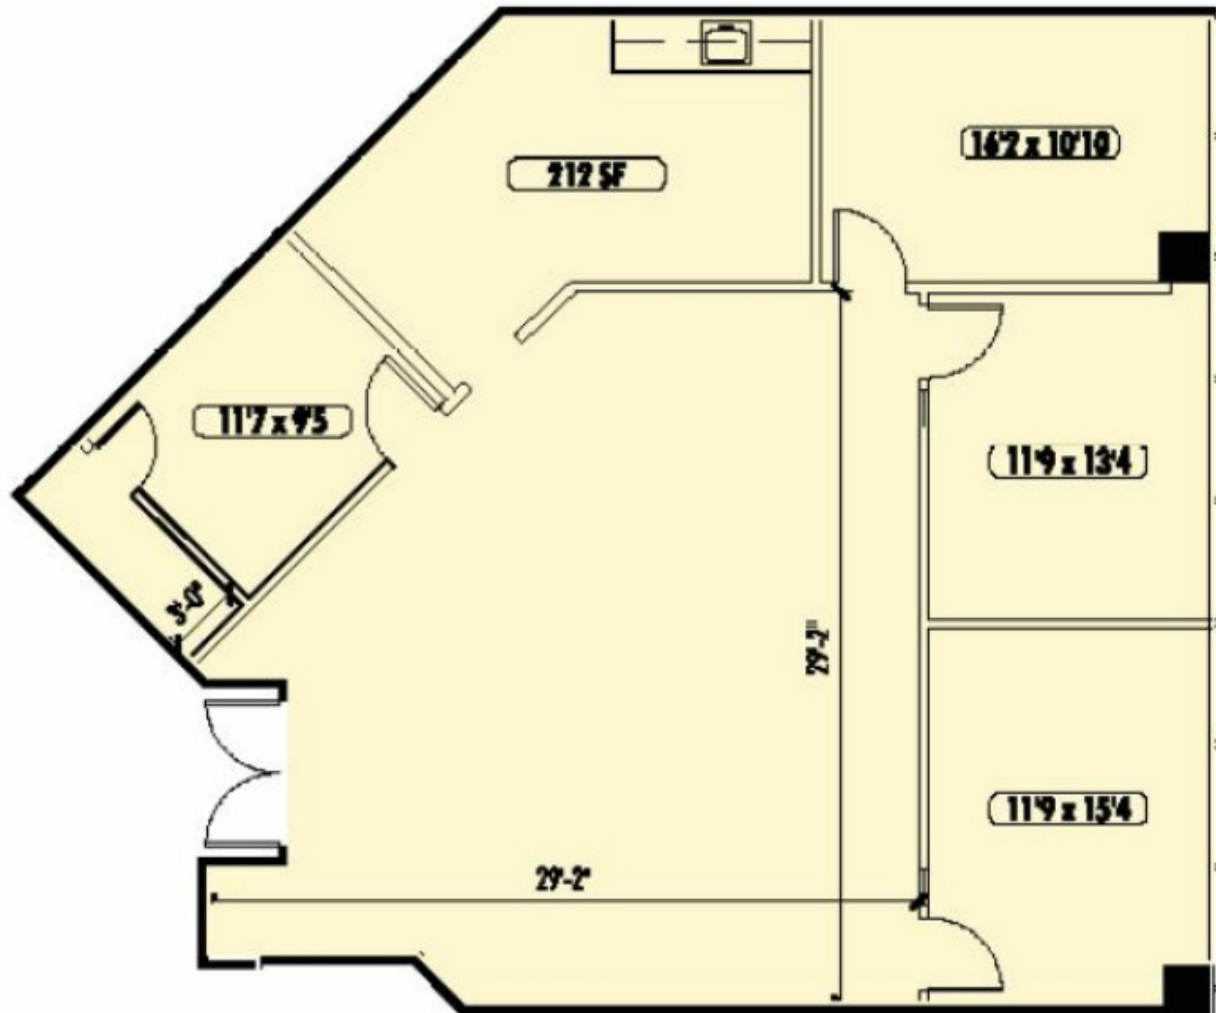

200 ASHFORD CENTER

Suite 160 | 1,940 RSF

Matt Fergus

Vice President
404.414.7059
mfergus@lpc.com

Seabie Hickson IV

Vice President
404.376.1295
shickson@lpc.com

Lincoln