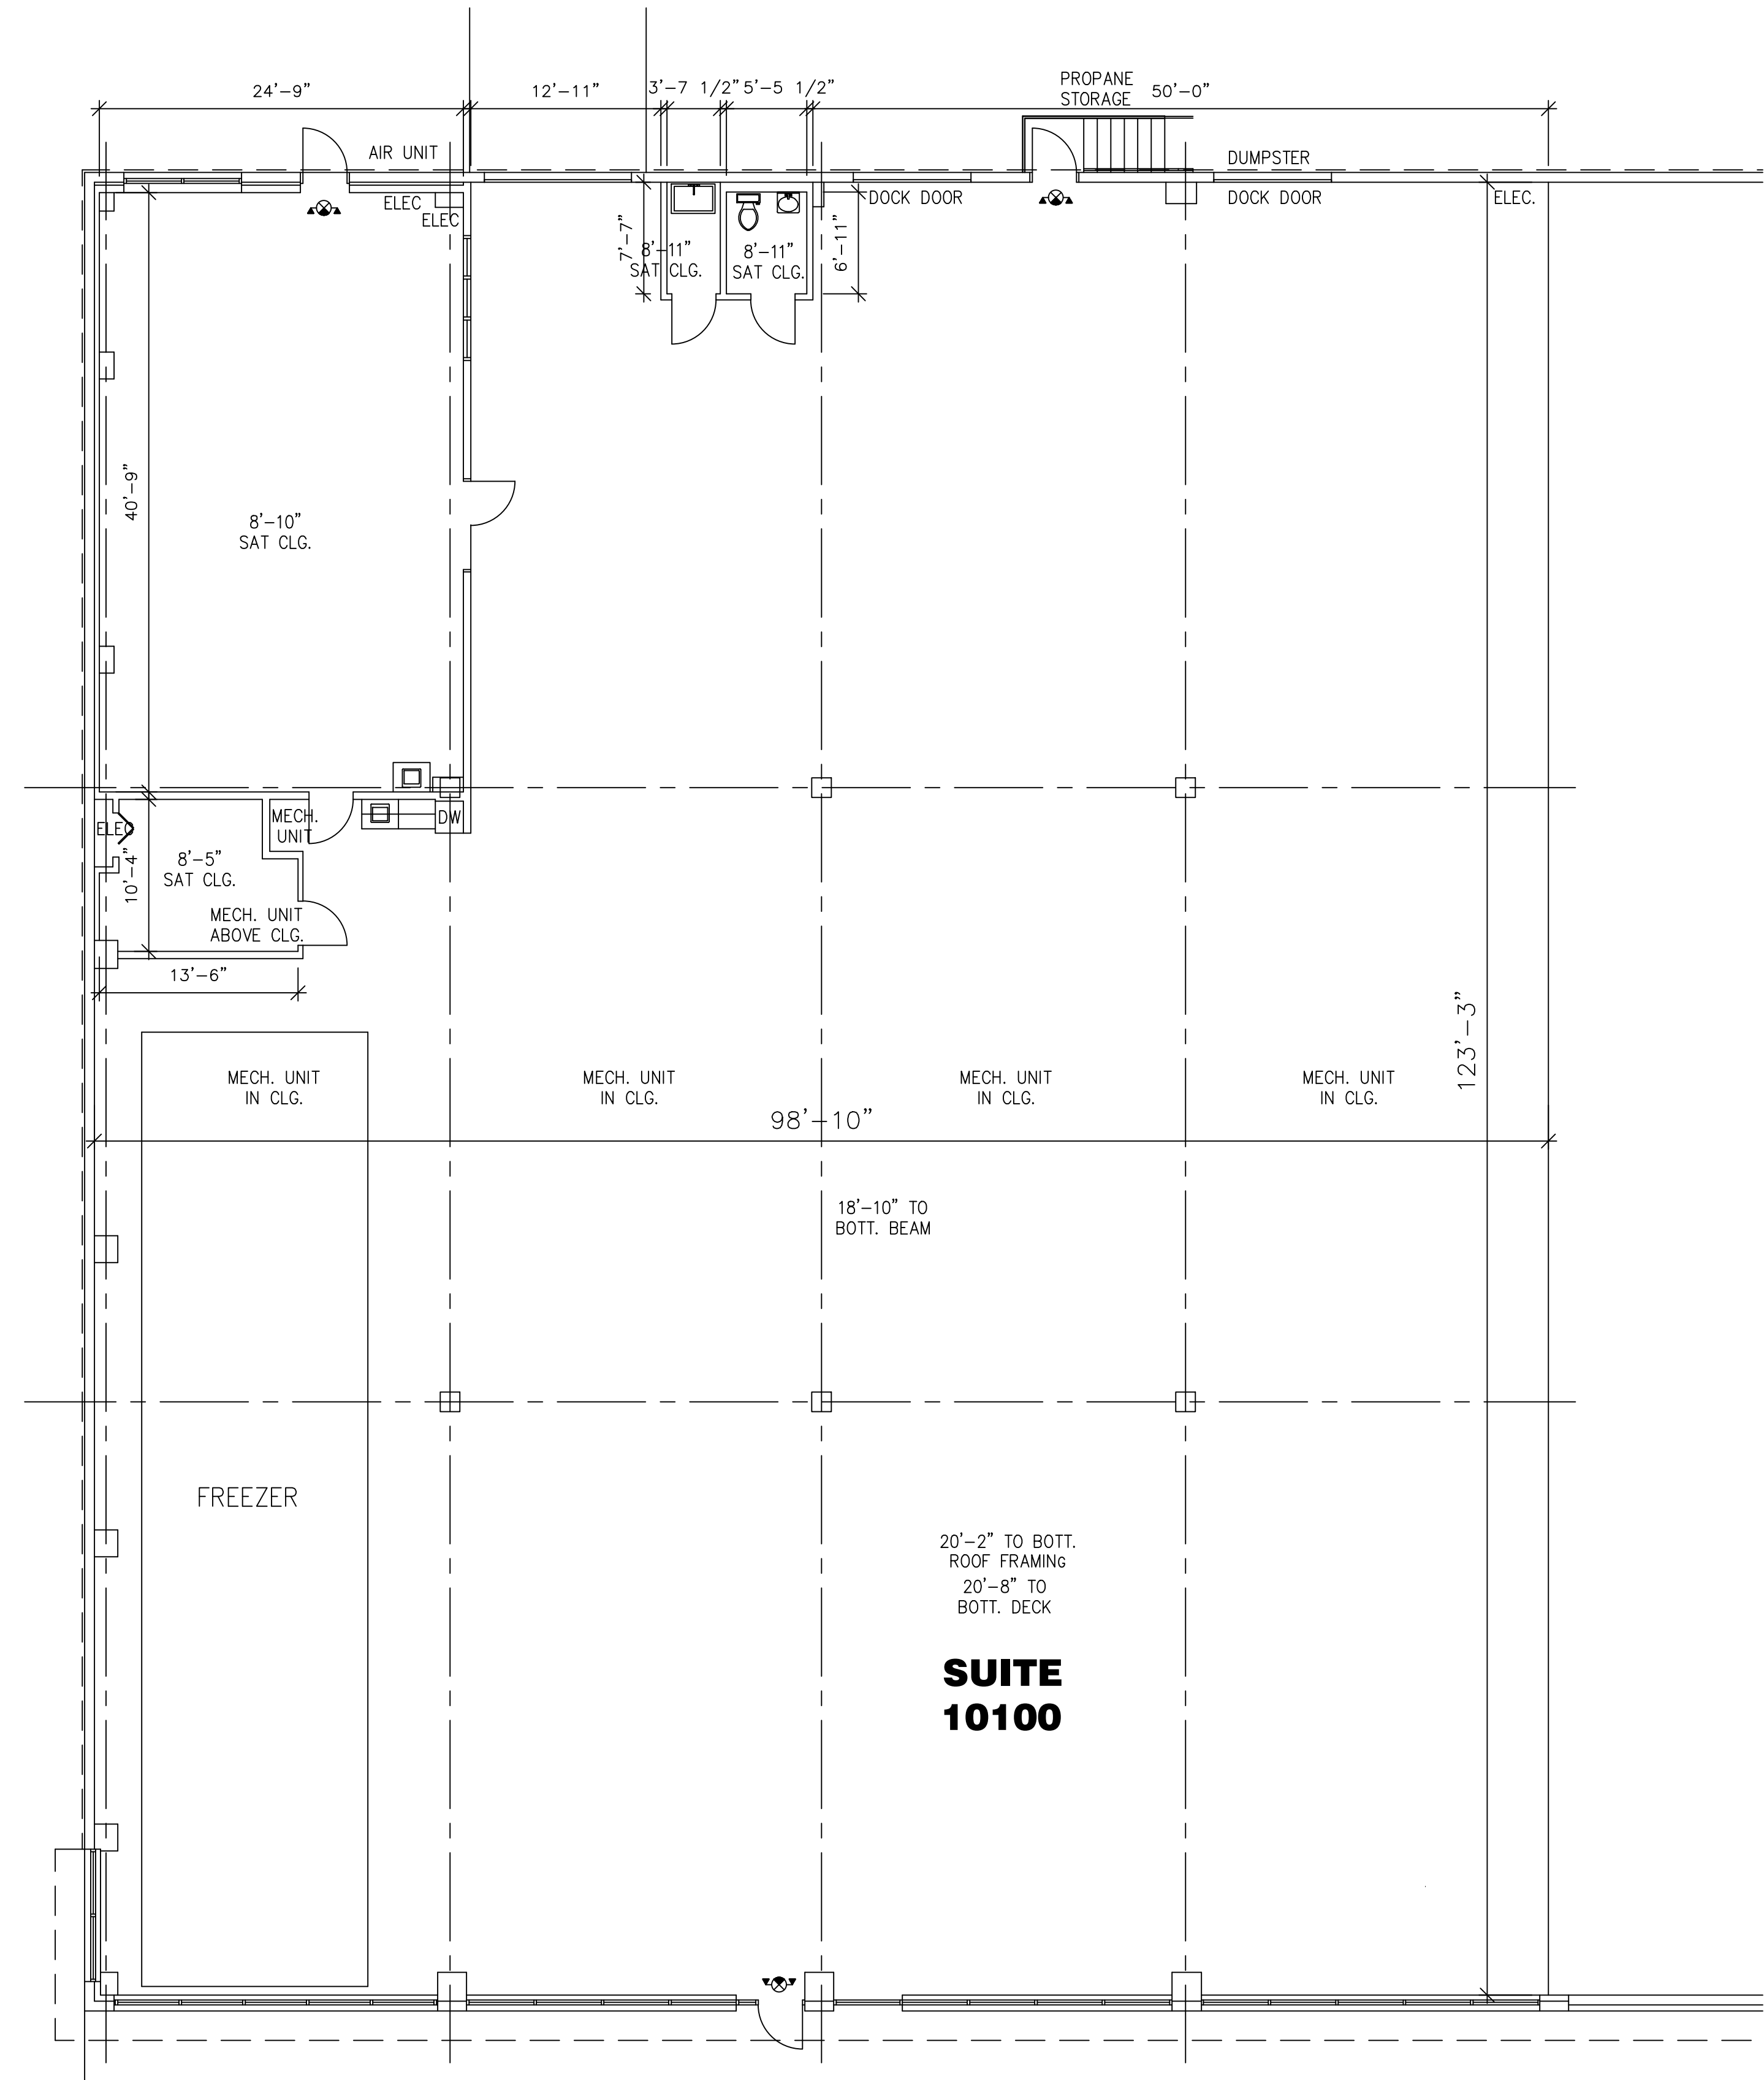

Lease Plan

10100 Toebben Drive
Independence, Kentucky 41051

Project Directory:

No.	Date	Description
	5/28/26	Lease Plan

Drawing Title:

LEASE PLAN

Job No: #
 Cad File: KEN PERRY TOEBBEN
 Scale: 1/8" = 1'-0"
 Date: 5/28/26

LP101

2 BUILDING PLAN
1/32" = 1'-0"

1 LEASE PLAN
1/8" = 1'-0"