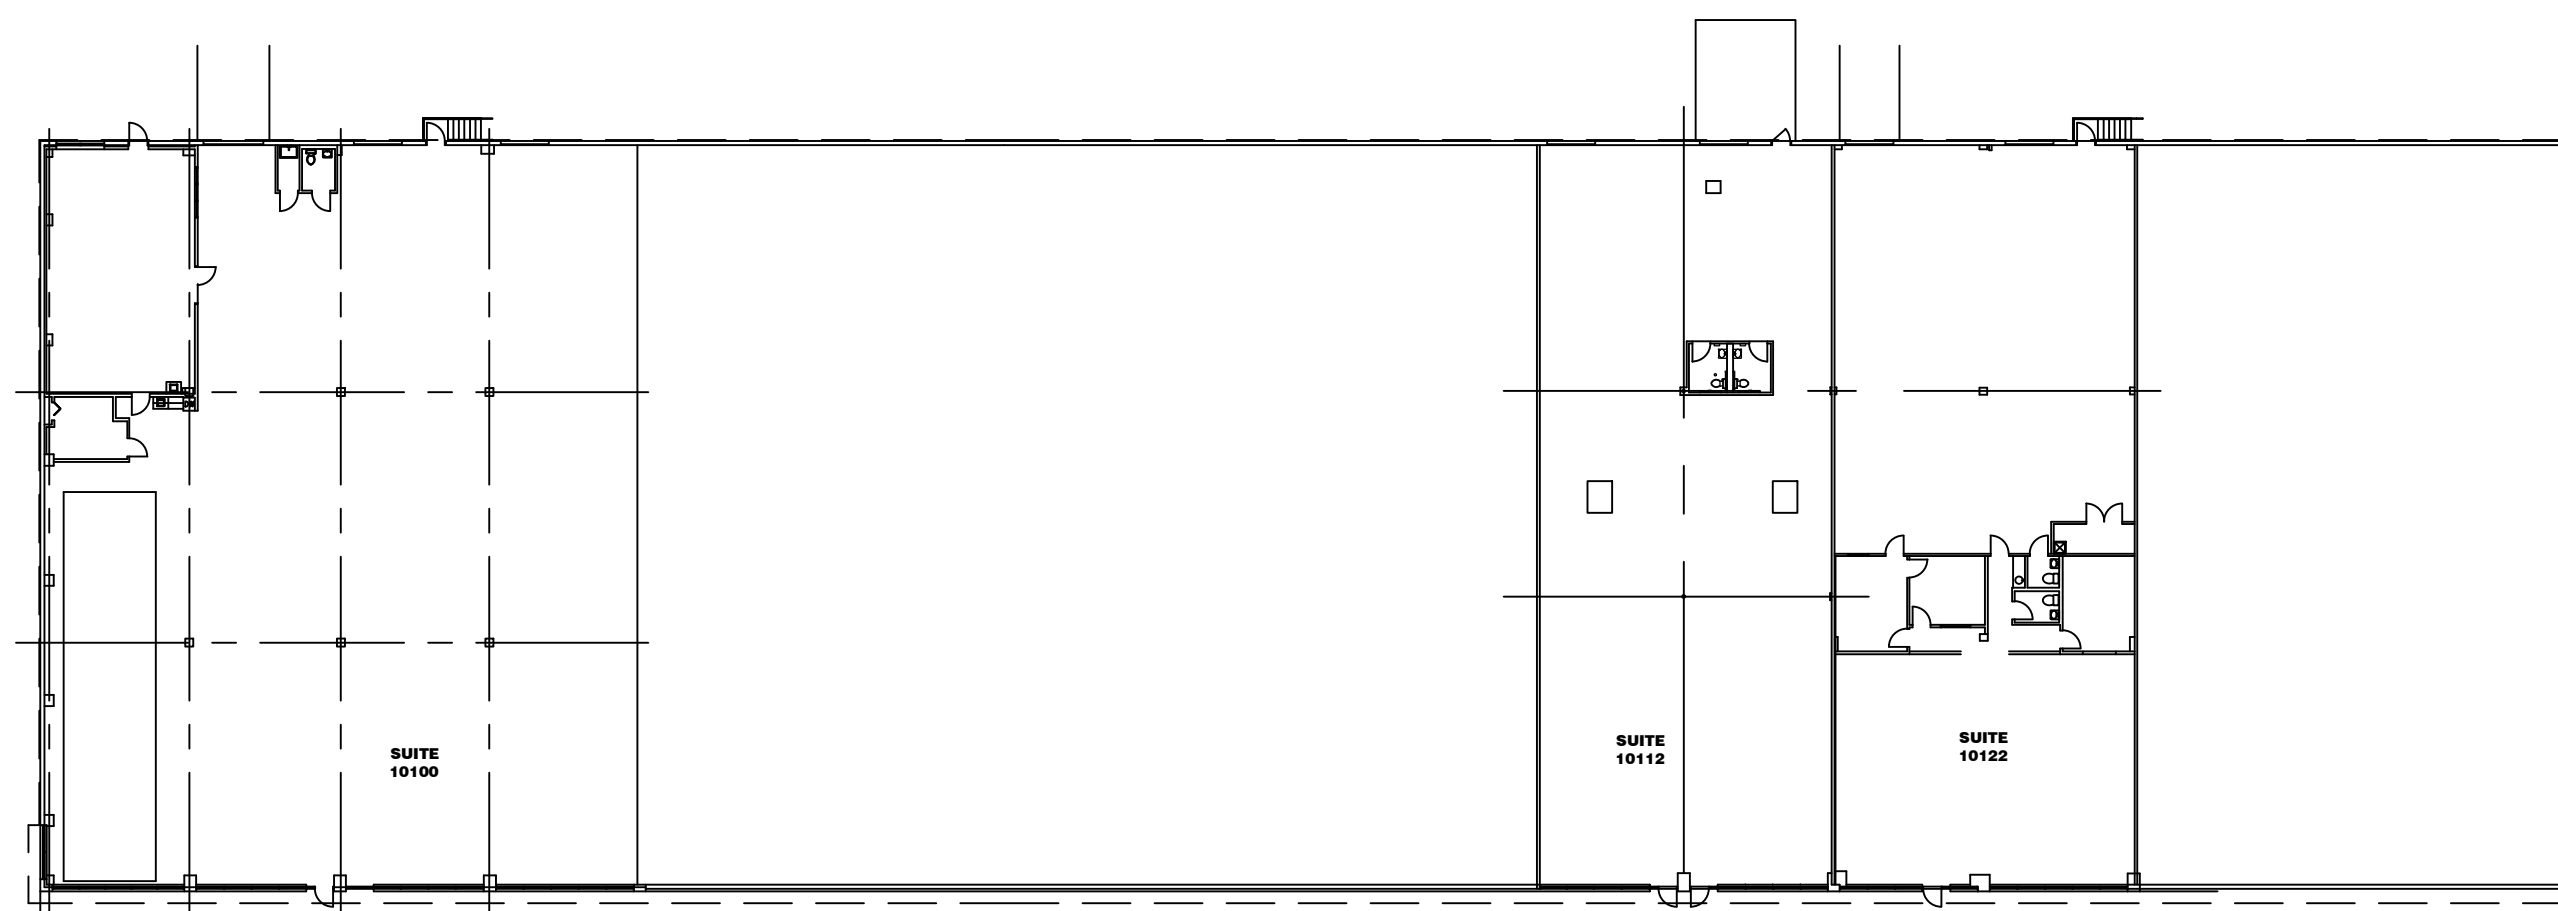

Lease Plan

10100 Toebben Drive
Independence, Kentucky 41051

Project Directory:

No.	Date	Description
	5/28/26	Lease Plan

Drawing Title:

LEASE PLAN

Job No: #
 Cad File: KEN PERRY TOEBBEN
 Scale: 1/8" = 1'-0"
 Date: 5/28/26

LP101

2 BUILDING PLAN
1/32" = 1'-0"

1 LEASE PLAN
1/8" = 1'-0"