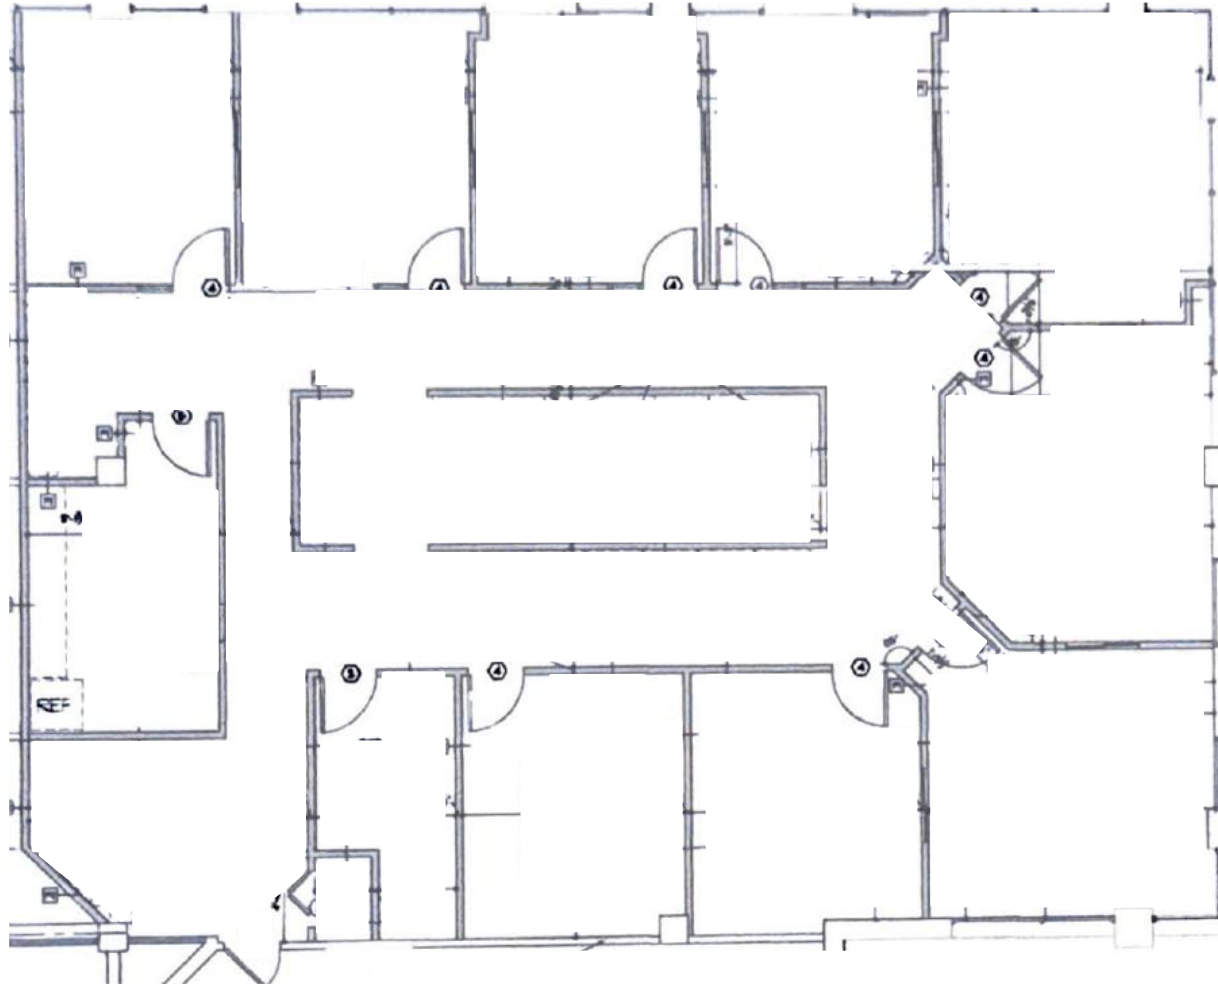

# LAKEVIEW OFFICE CENTER

14500 S. Outer Forty Rd, Town & Country, MO 63017

SUITE 405: 3,584 SF

↑  
MAIN ENTRY

FOR INFORMATION  
PLEASE CONTACT  
PAM HINDS 314.605.9867