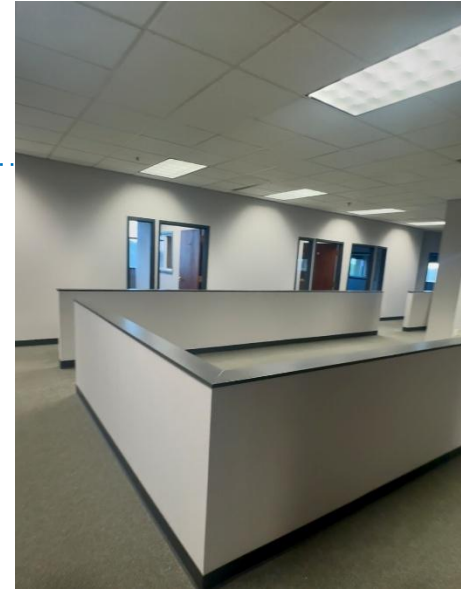

# LAKEVIEW OFFICE CENTER

14500 S. Outer Forty Rd, Town & Country, MO 63017

SUITE 405: 3,584 SF

↑  
MAIN ENTRY

FOR INFORMATION  
PLEASE CONTACT  
PAM HINDS 314.605.9867