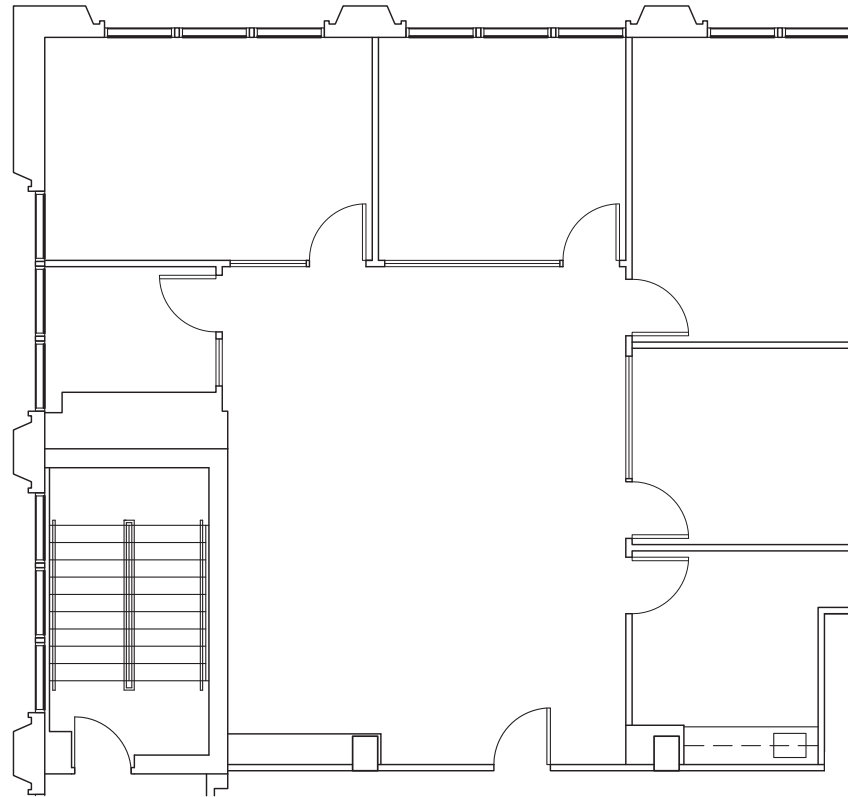

Bovet Office Centre

155 Bovet Rd, San Mateo, CA 94402

BOVET
OFFICE CENTRE

AVAILABILITIES

FLOOR 4 | ±1,742 s.f.

Suite 465

Available 6/1/26

Floor Plan Key