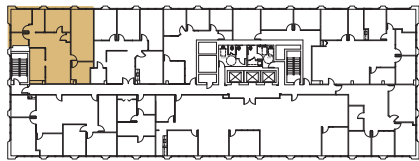

Bovet Office Centre

155 Bovet Rd, San Mateo, CA 94402

BOVET
OFFICE CENTRE

AVAILABILITIES

FLOOR 4 | ±1,742 s.f.

Suite 465

Available 6/1/26

Floor Plan Key