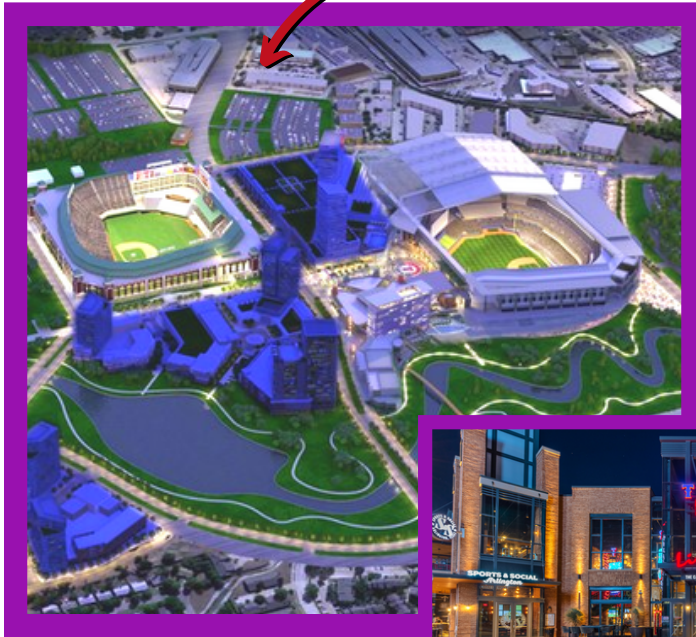

## WESTGATE PLAZA

Within walking distance to:

- Texas Live Restaurants
- Texas Rangers
- Dallas Cowboys
- Loews Hotel
- Arlington Convention Center
- Concerts & Entertainment

- Centrally Located
- Friendly On-Site Management
- Subway Sandwich Shop on Property