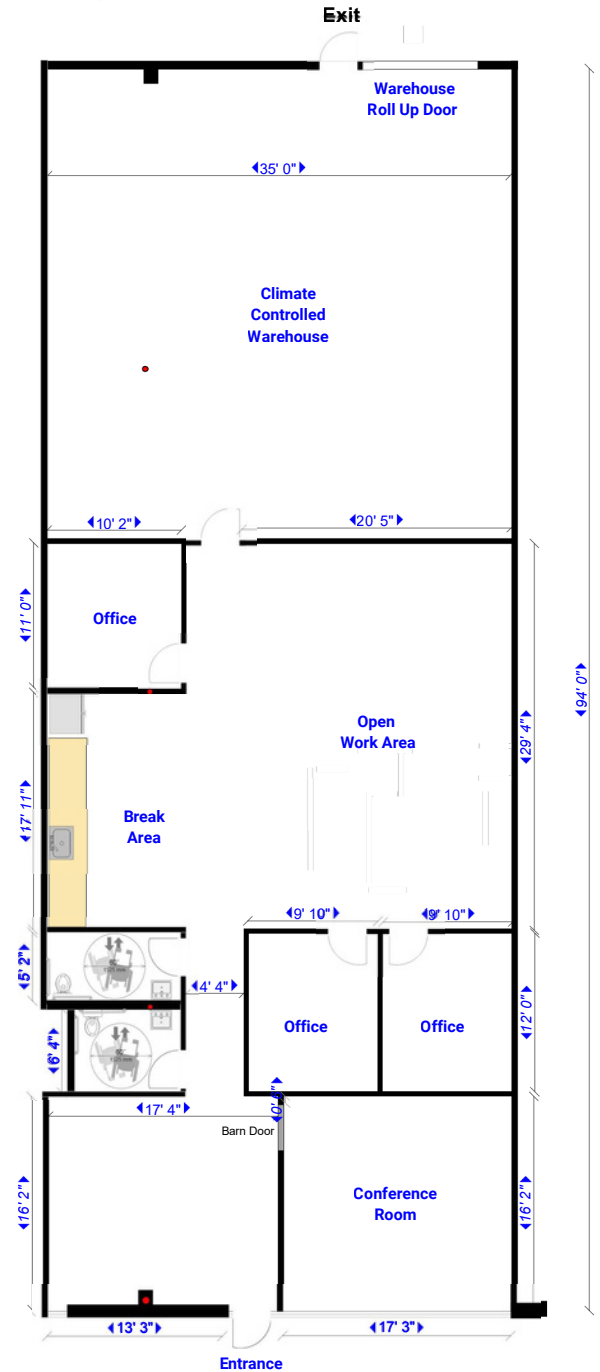

**Sample Layout.  
Customizations can  
be made**

**Suite 406**

**OFFICE FLEX / WAREHOUSE**

**3,579 SQFT**

**Schedule Your Tour TODAY!**

[www.jwmgmt.com](http://www.jwmgmt.com)