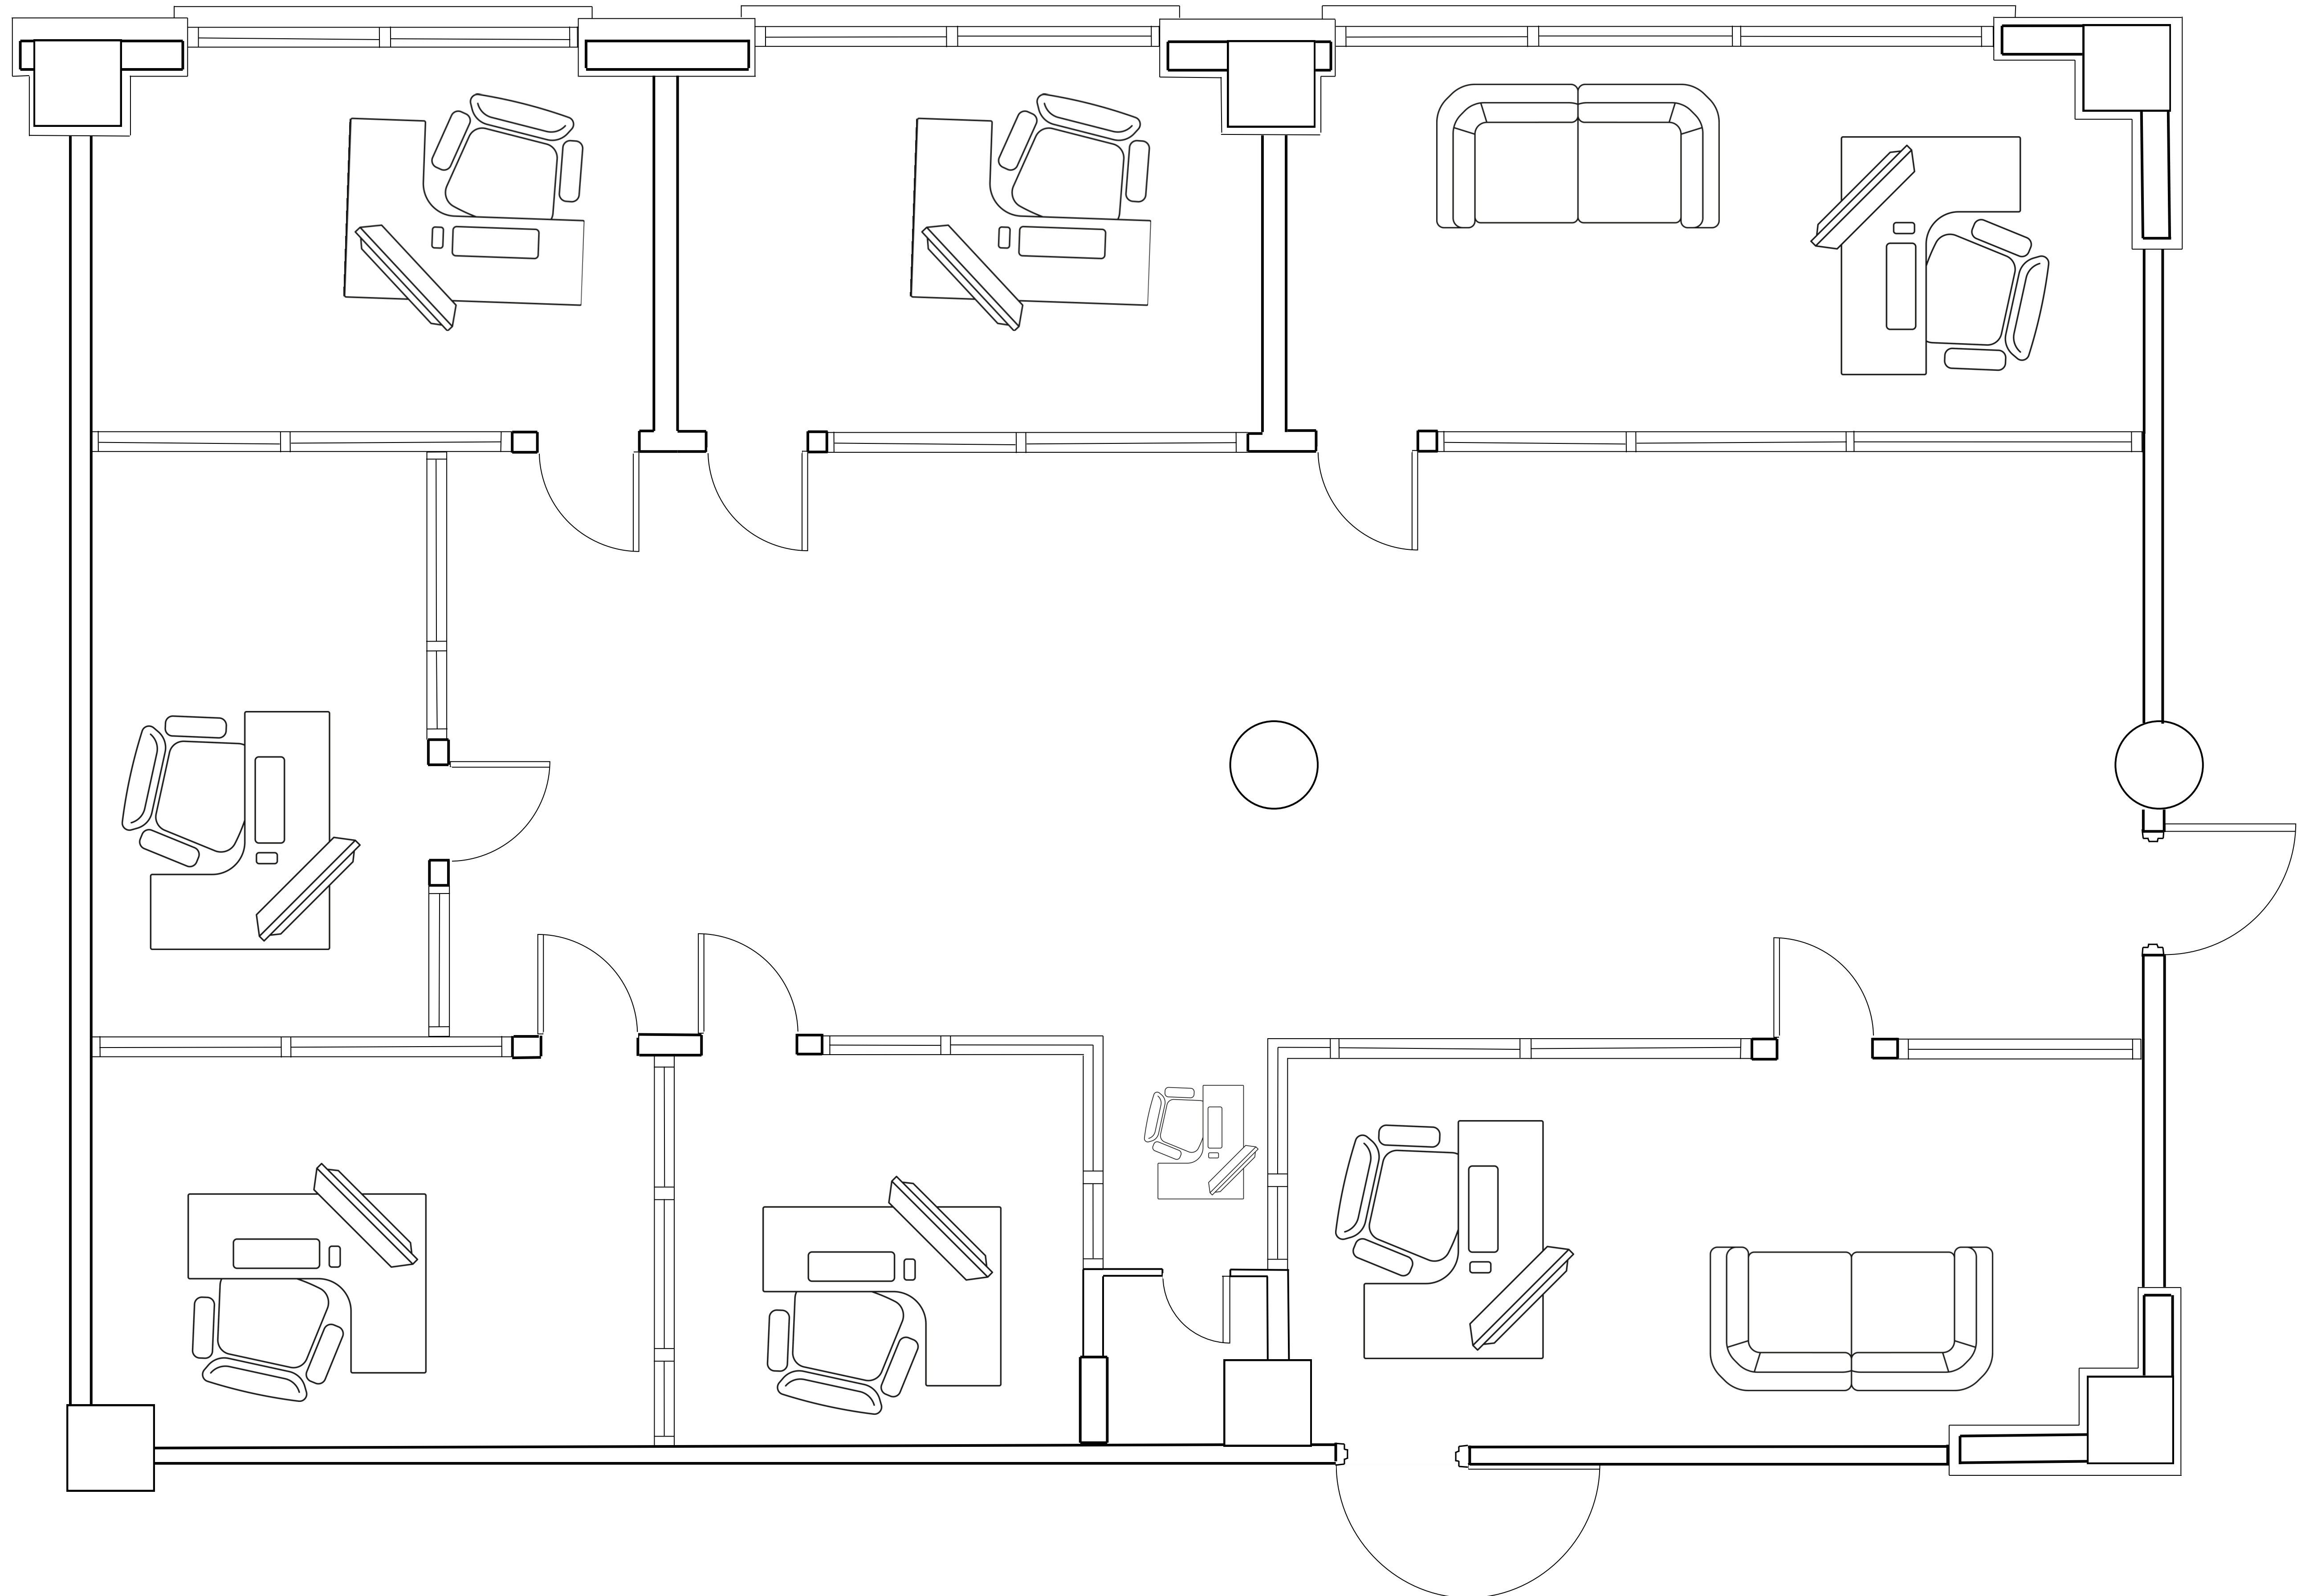

UNIT 207

FLOOR PLAN (RENTABLE AREA 1,609 SQ FT)

SCALE: 3/8"=1'-0"

UNIT 207

FLOOR PLAN (RENTABLE AREA 2,304 SQ FT)

SCALE: 3/8"=1'-0"