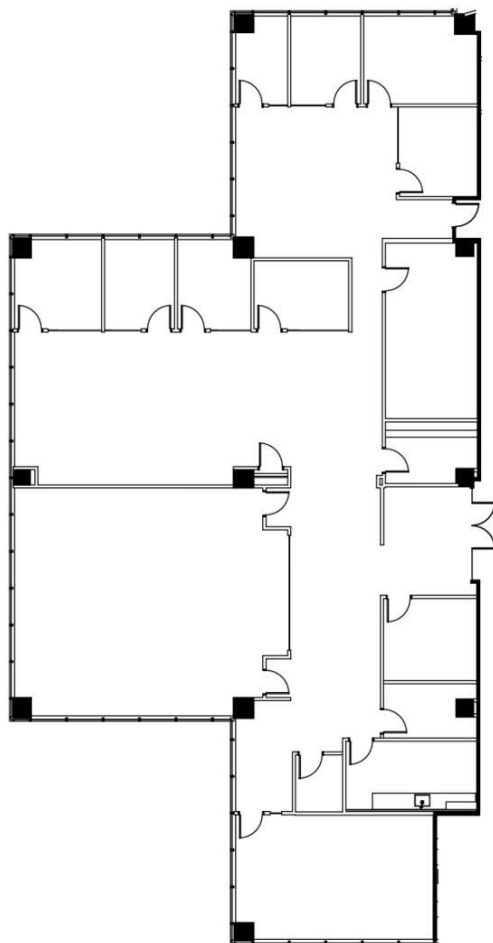

TOWER PLACE 100

3340 Peachtree Rd NE | Atlanta, GA 30326

Suite 1200 | 6,418 RSF

Alex Port
404.924.2816
aport@lpc.com

Maia Perri
678.836.5773
mperri@lpc.com

Hunter Henritze
404.924.2819
hhenritze@lpc.com

Lincoln