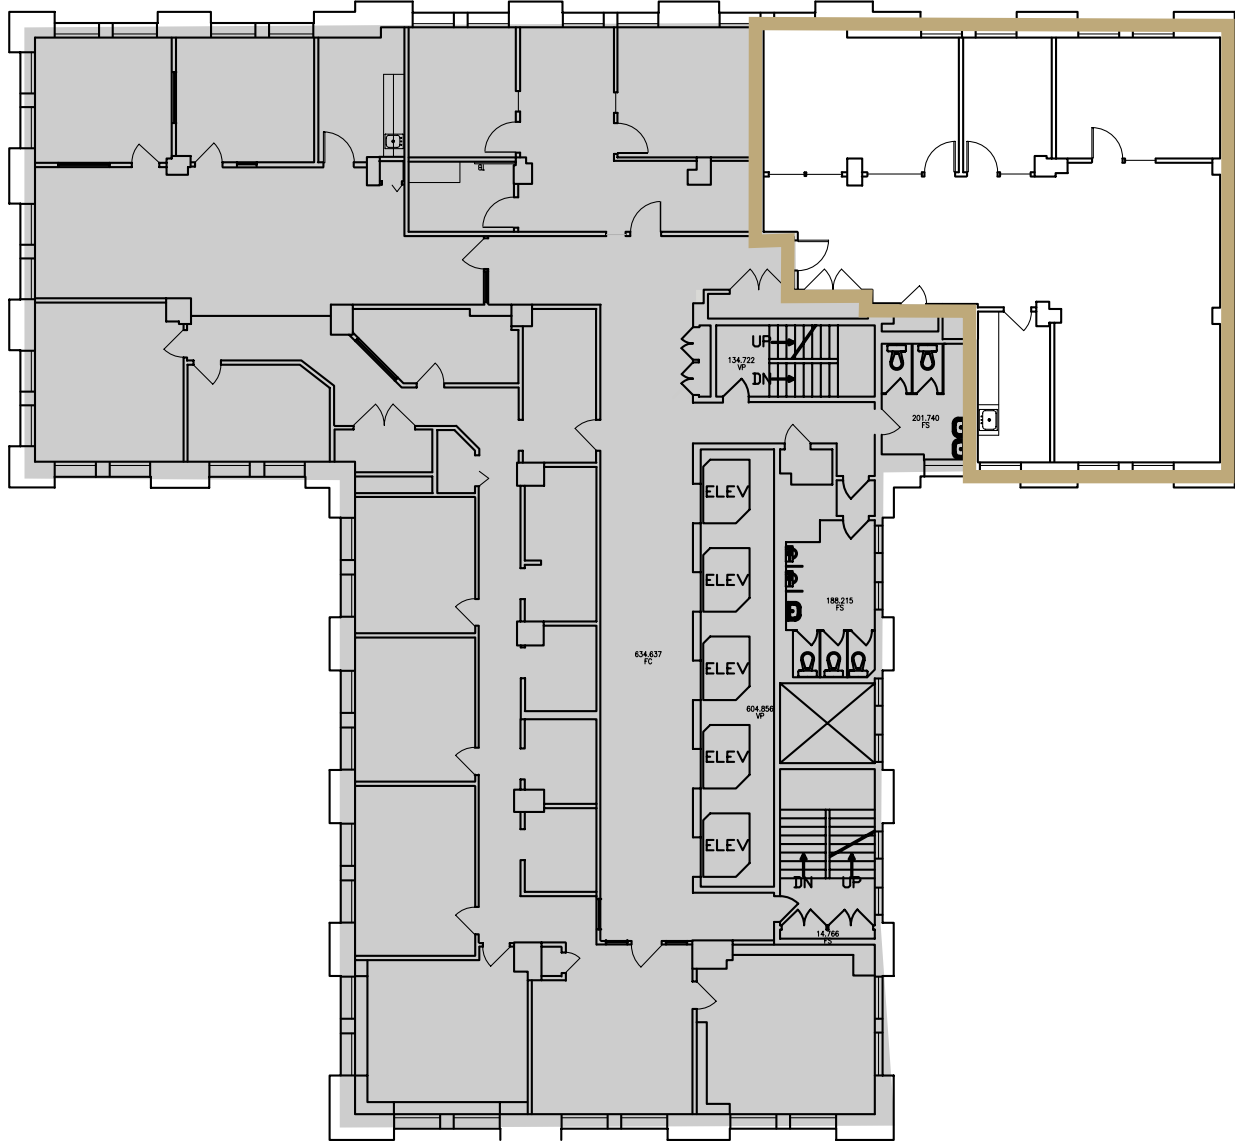

SEATTLE

TOWER

1218 3RD AVENUE · SEATTLE, WA 98101

SUITE 1522

2,131 RSF

Available immediately

CLEITA HARVEY
+1 206 607 1794
cleita.harvey@jll.com

TIM JONES
+1 206 971 7011
tim.jones@jll.com