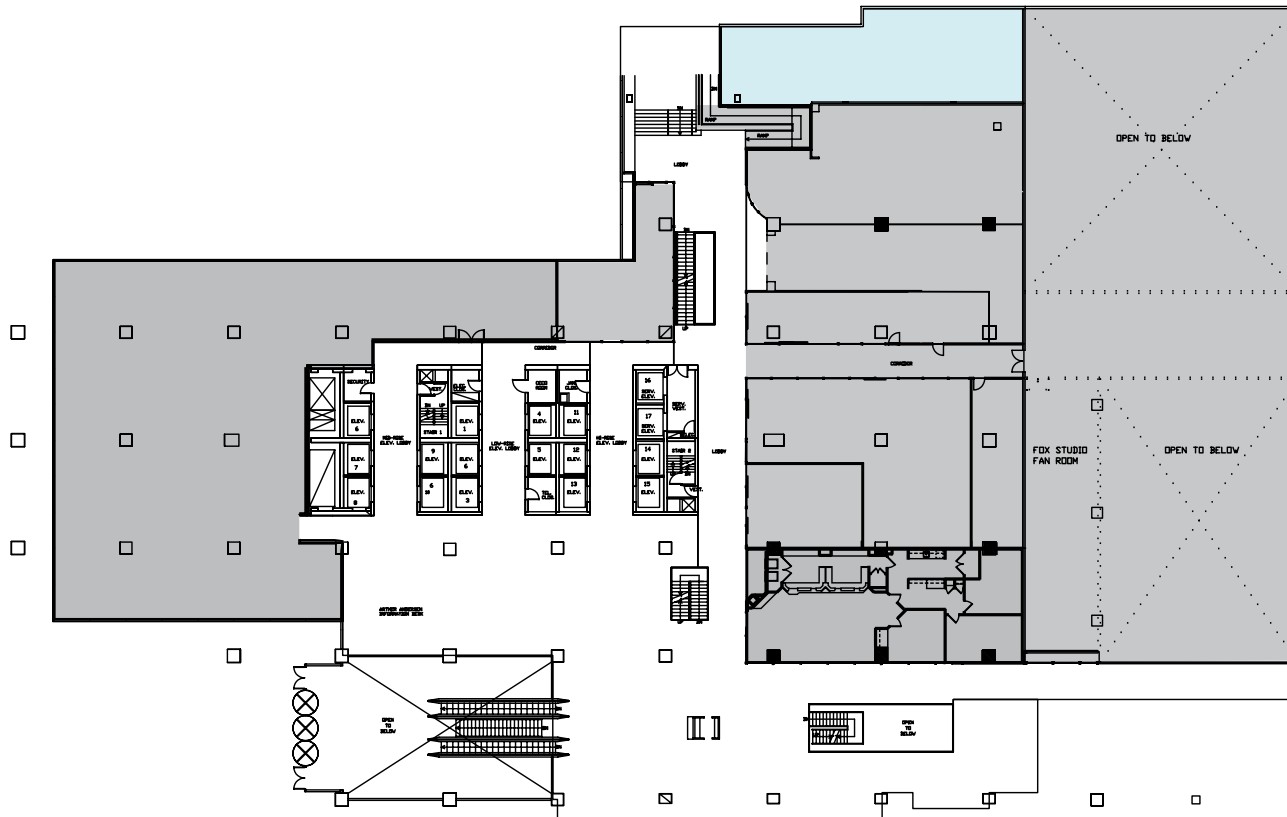

225 N MICHIGAN

SUITE C144

2,296 SF
Retail

» [VIEW VIRTUAL TOUR](#)

LEASING CONTACTS

www.michiganplaza.com

MARK BUTH

312.558.3860
mark.buth@transwestern.com