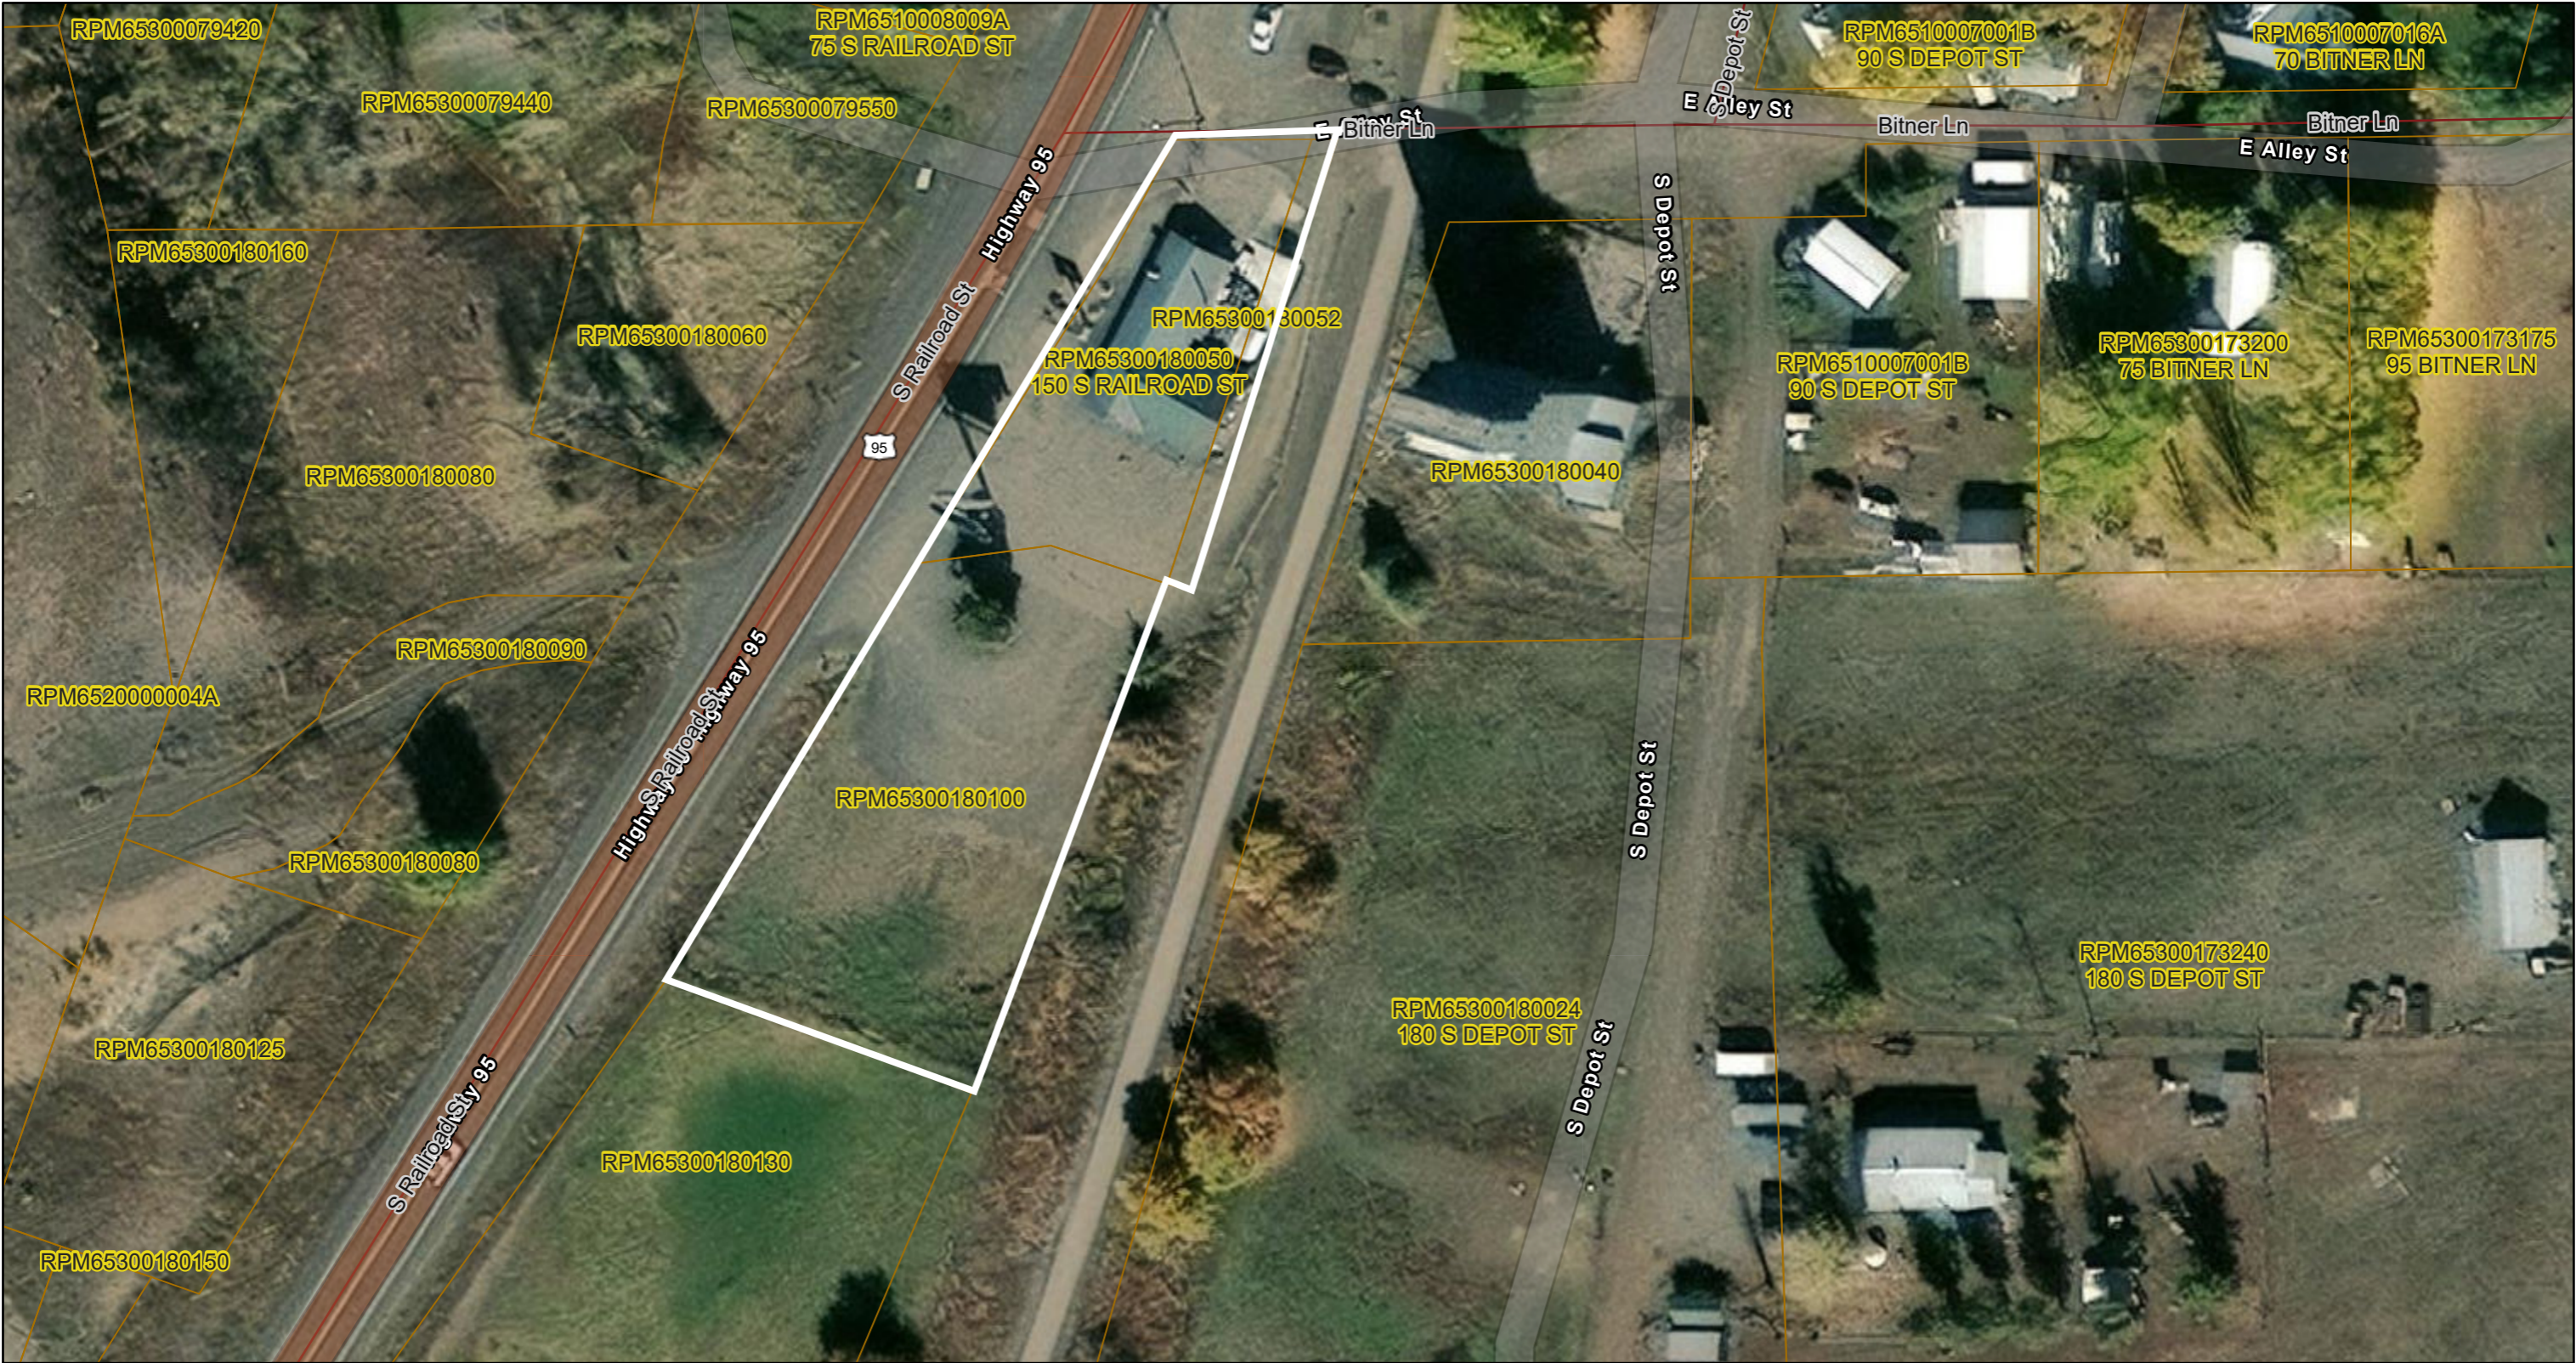

# 150 S Railroad St, Midvale Id 83645

9/21/2025, 1:38:25 PM

**Lines are for Visual Aid Only. Not necessarily the Property Lines.**

Maxar, Microsoft, Sources: Esri, TomTom, Garmin, FAO, NOAA, USGS, (c) OpenStreetMap contributors, and the GIS User Community