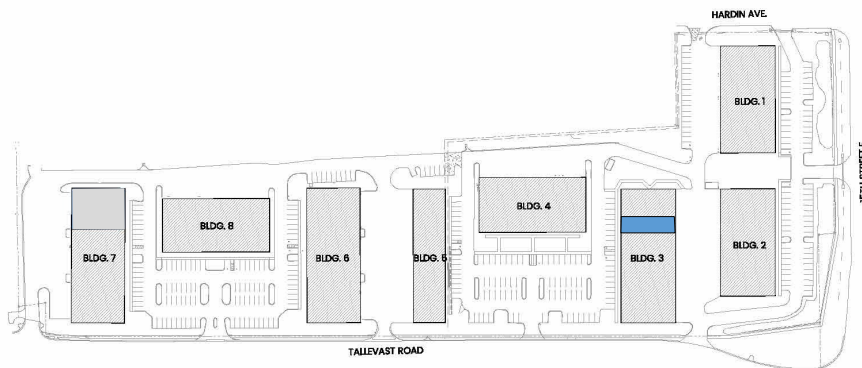

**AVAILABLE**  
**SUITE 1453 - 2,488 SF**

**1453 TALLEVAST RD**  
**SARASOTA, FL 34243**

**PARK PLAN**

**KEY**

- DOCK DOOR
- DRIVE-IN DOOR
- NEW WALLS
- DEMOLISHED WALLS

**AVAILABLE**  
**SUITE 1187-1189 - 10,500 SF**

**1187-89 TALLEVAST RD**  
**SARASOTA, FL 34243**

**--- WALL TO BE INSTALLED**

**PARK PLAN**

**KEY**

- DOCK DOOR
- DRIVE-IN DOOR
- NEW WALLS
- DEMOLISHED WALLS