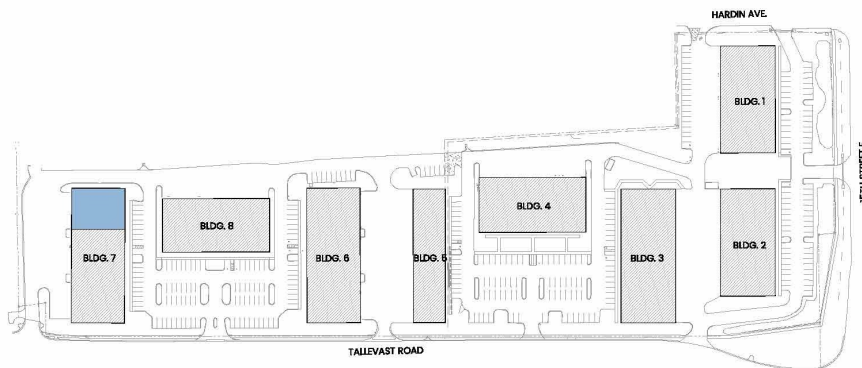

**AVAILABLE**  
**SUITE 1453 - 2,488 SF**

**1453 TALLEVAST RD**  
**SARASOTA, FL 34243**

**PARK PLAN**

**KEY**

- DOCK DOOR
- DRIVE-IN DOOR
- NEW WALLS
- DEMOLISHED WALLS

**AVAILABLE**  
**SUITE 1187-1189 - 10,500 SF**

**1187-89 TALLEVAST RD**  
**SARASOTA, FL 34243**

**--- WALL TO BE INSTALLED**

**PARK PLAN**

**KEY**

- DOCK DOOR
- DRIVE-IN DOOR
- NEW WALLS
- DEMOLISHED WALLS