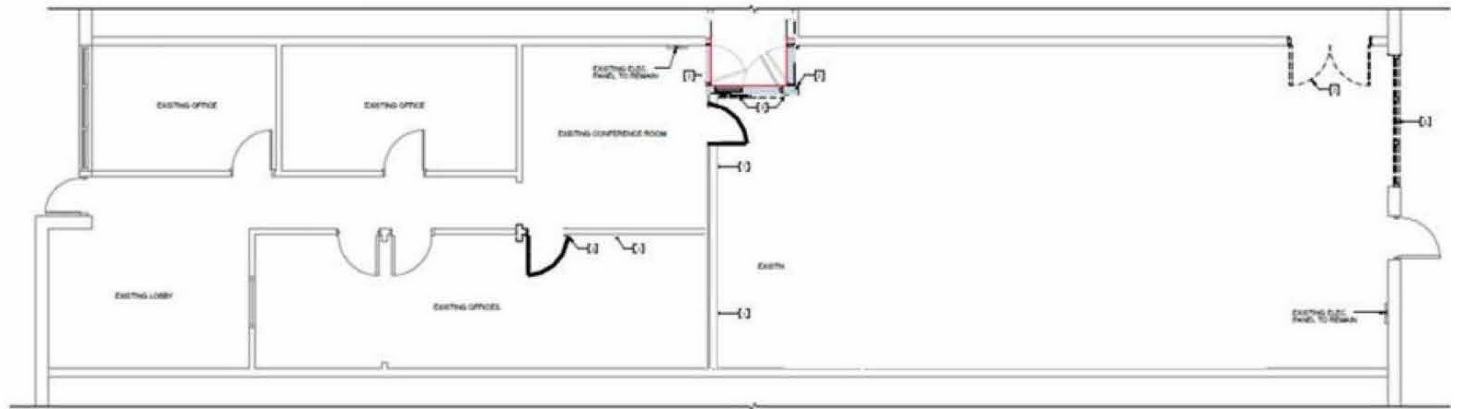

**AVAILABLE**  
**SUITE 1453 - 2,488 SF**

**1453 TALLEVAST RD**  
**SARASOTA, FL 34243**

**PARK PLAN**

**KEY**

- DOCK DOOR
- DRIVE-IN DOOR
- NEW WALLS
- DEMOLISHED WALLS

**AVAILABLE**  
**SUITE 1187-1189 - 10,500 SF**

**1187-89 TALLEVAST RD**  
**SARASOTA, FL 34243**

**--- WALL TO BE INSTALLED**

**PARK PLAN**

**KEY**

- DOCK DOOR
- DRIVE-IN DOOR
- NEW WALLS
- DEMOLISHED WALLS