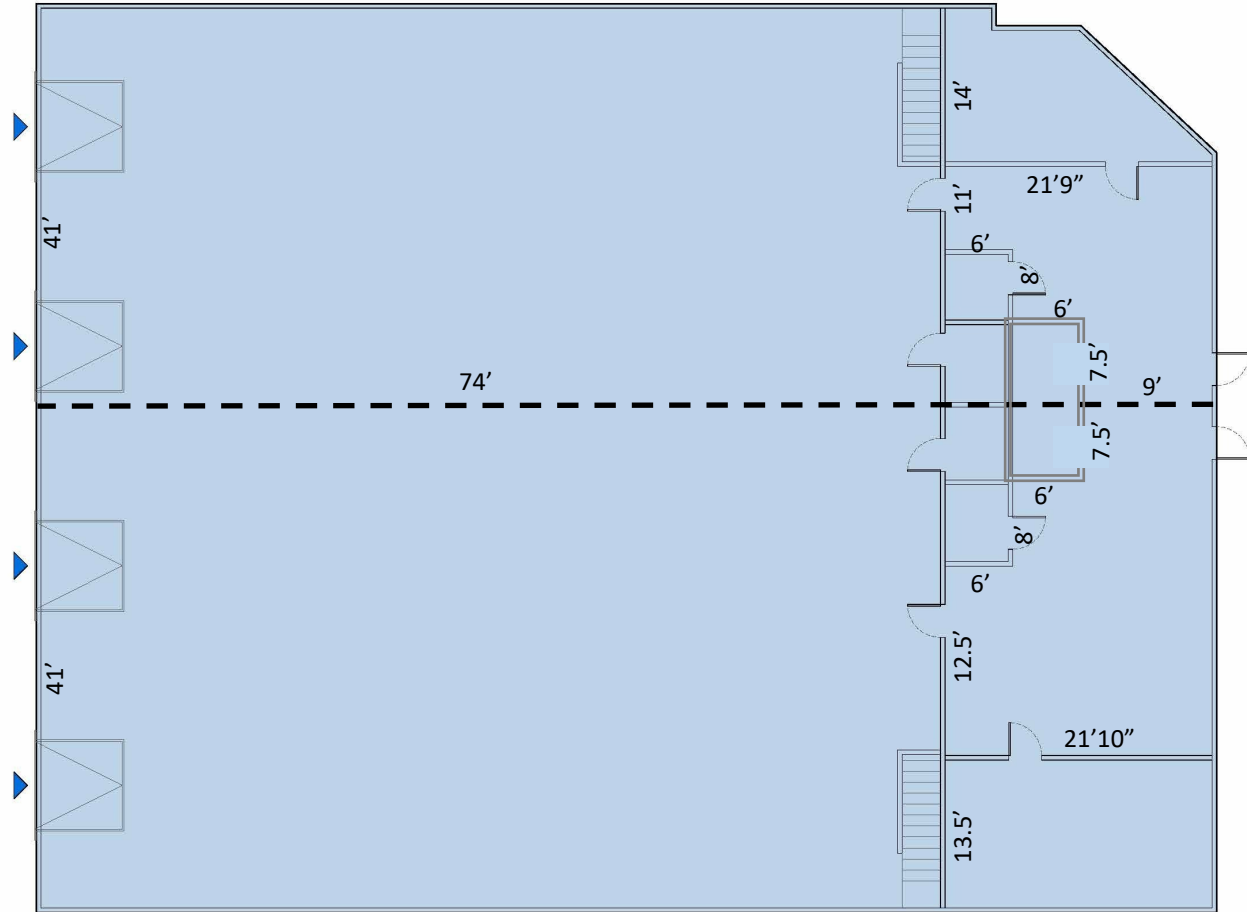

**AVAILABLE**  
**SUITE 1453 - 2,488 SF**

**1453 TALLEVAST RD**  
**SARASOTA, FL 34243**

**PARK PLAN**

**KEY**

- DOCK DOOR
- DRIVE-IN DOOR
- NEW WALLS
- DEMOLISHED WALLS

**AVAILABLE**  
**SUITE 1187-1189 - 10,500 SF**

**1187-89 TALLEVAST RD**  
**SARASOTA, FL 34243**

**--- WALL TO BE INSTALLED**

**PARK PLAN**

**KEY**

- DOCK DOOR
- DRIVE-IN DOOR
- NEW WALLS
- DEMOLISHED WALLS