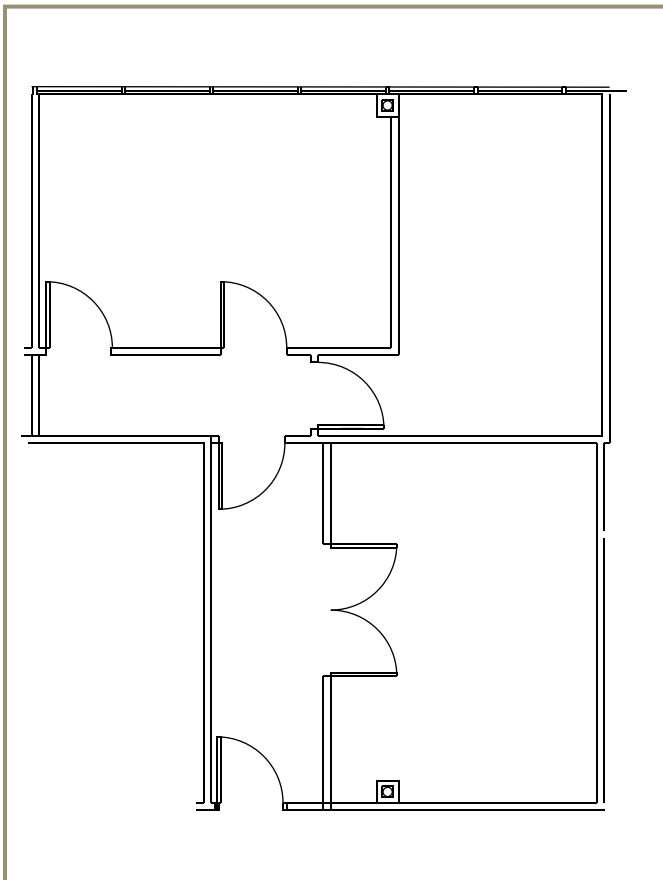

# CHASE BUILDING ON LEE TREVINO

1533 LEE TREVINO, SUITE 208 EL PASO-EAST

**IMMEDIATELY  
AVAILABLE FOR LEASE  
APPROX. 833 RSF  
PROFESSIONAL OFFICE**

## CLASS A OFFICE SPACE

- Large Private Suite with Conference and Private Offices
- Large Windows with Great Views
- Located on a Quiet Hallway on the Second Floor of the Main Bank Building
- Just Steps Away From Elevator, Two Stairwells, and Restrooms
- Private, Keyed Restrooms to Restrict Use to Tenants and Their Customers