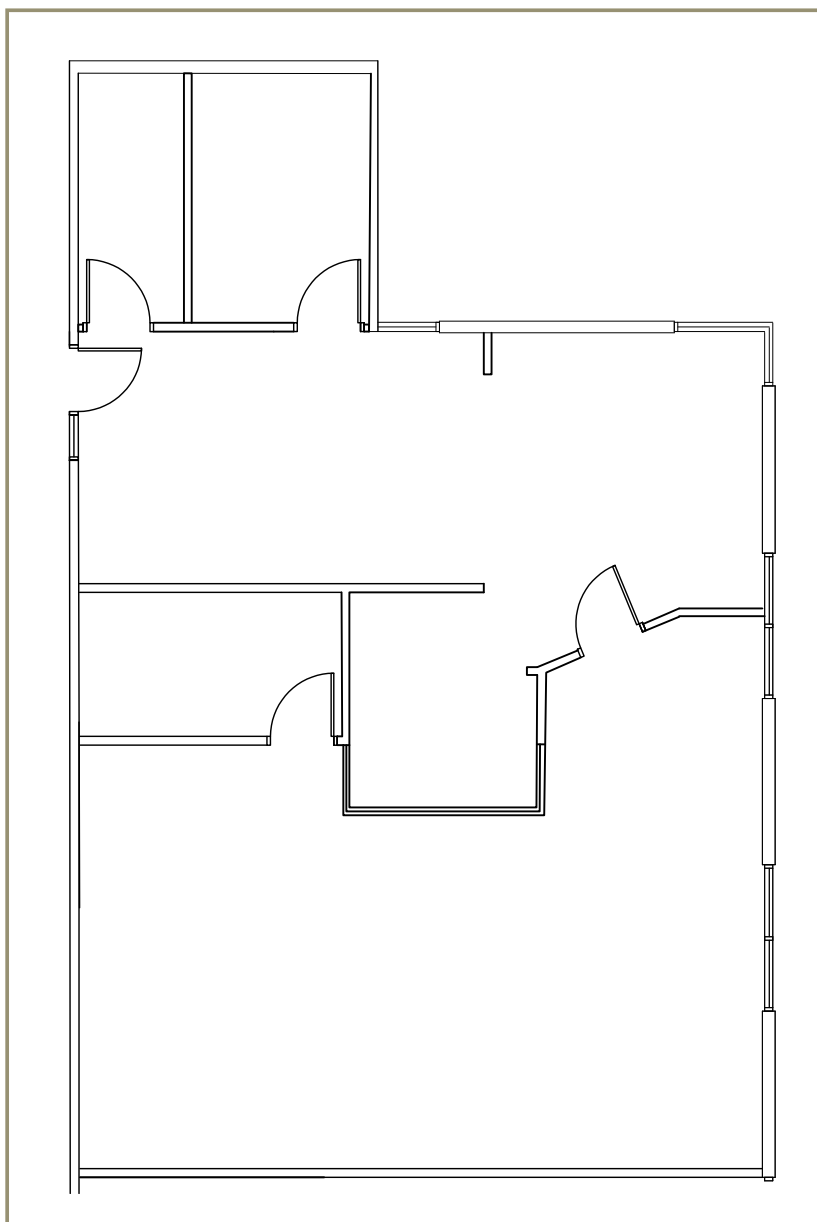

## SUITE 222

4110 Rio Bravo Drive, EL PASO-WEST/CENTRAL

**IMMEDIATELY  
AVAILABLE FOR LEASE  
APPROX. 1,787 RSF  
PROFESSIONAL OFFICE**

### **LARGE CLASS A OFFICE**

- Large Open Reception & Work Area
- Large Multi-Use/ Conference Room
- Large, Spacious Cubicle Workspace
- Large Windows and Great Views
- Additional Storage
- Located on a Quiet Hallway, Accessible by Main and Side Building Entrances