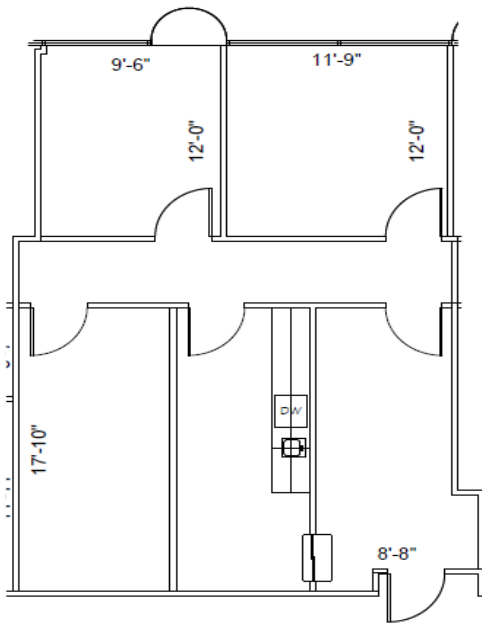

SUITE 230 1,027 NRA

1 FLOOR PLAN
SCALE: 1/8"=1'-0"