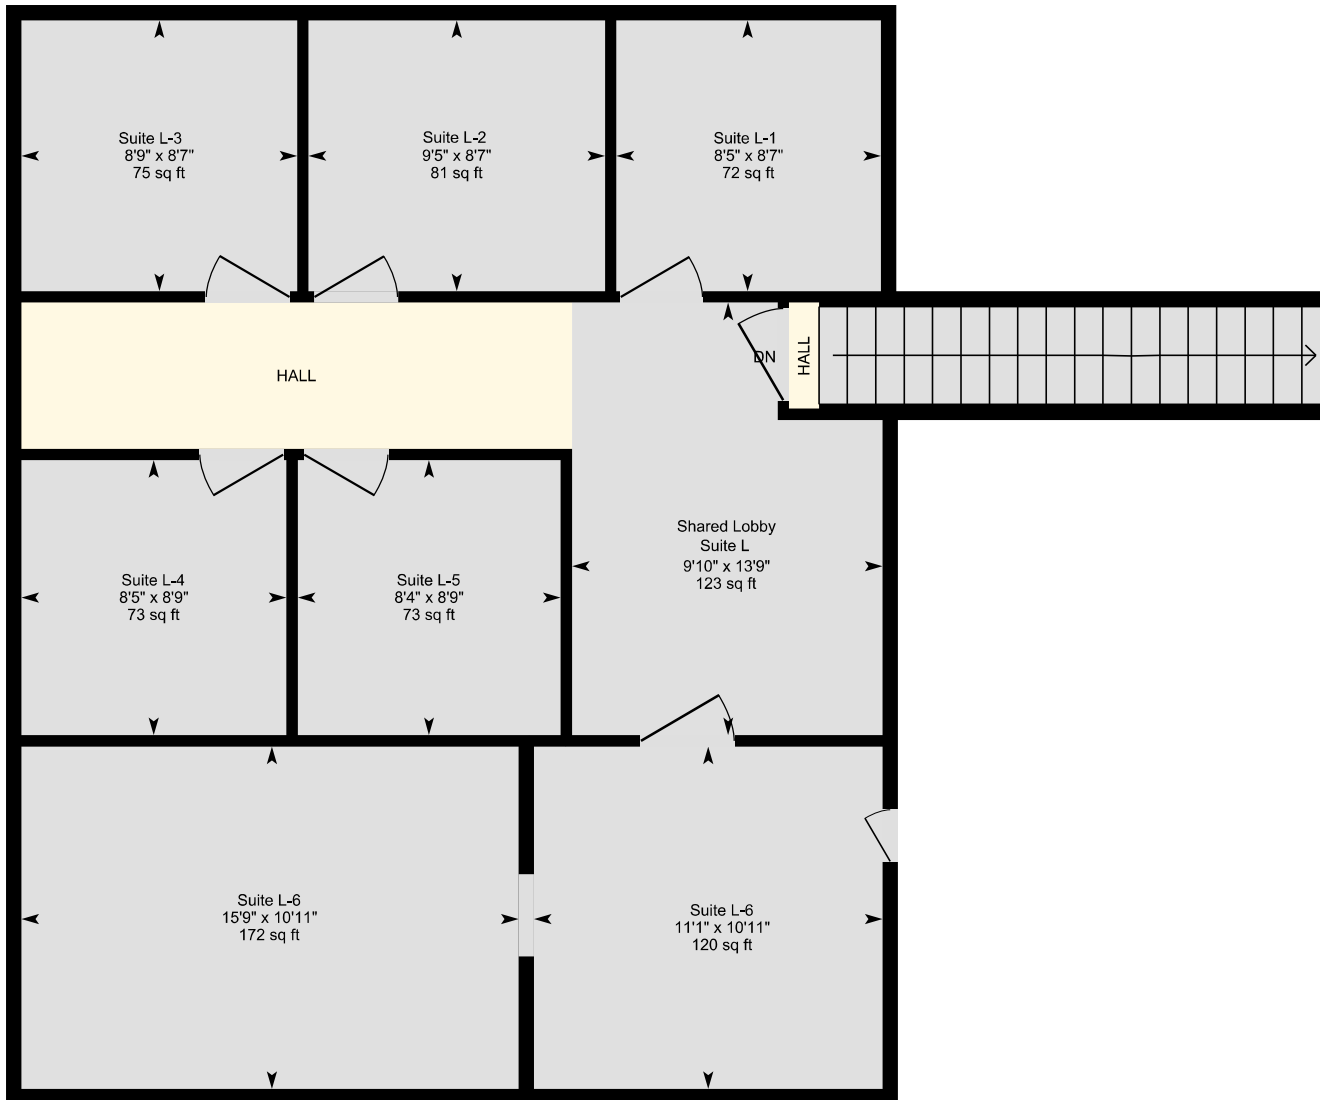

1426 E Bradford Pkwy, Springfield, MO

2nd Floor Finished Area 1045.70 sq ft

PREPARED: 2025/03/10