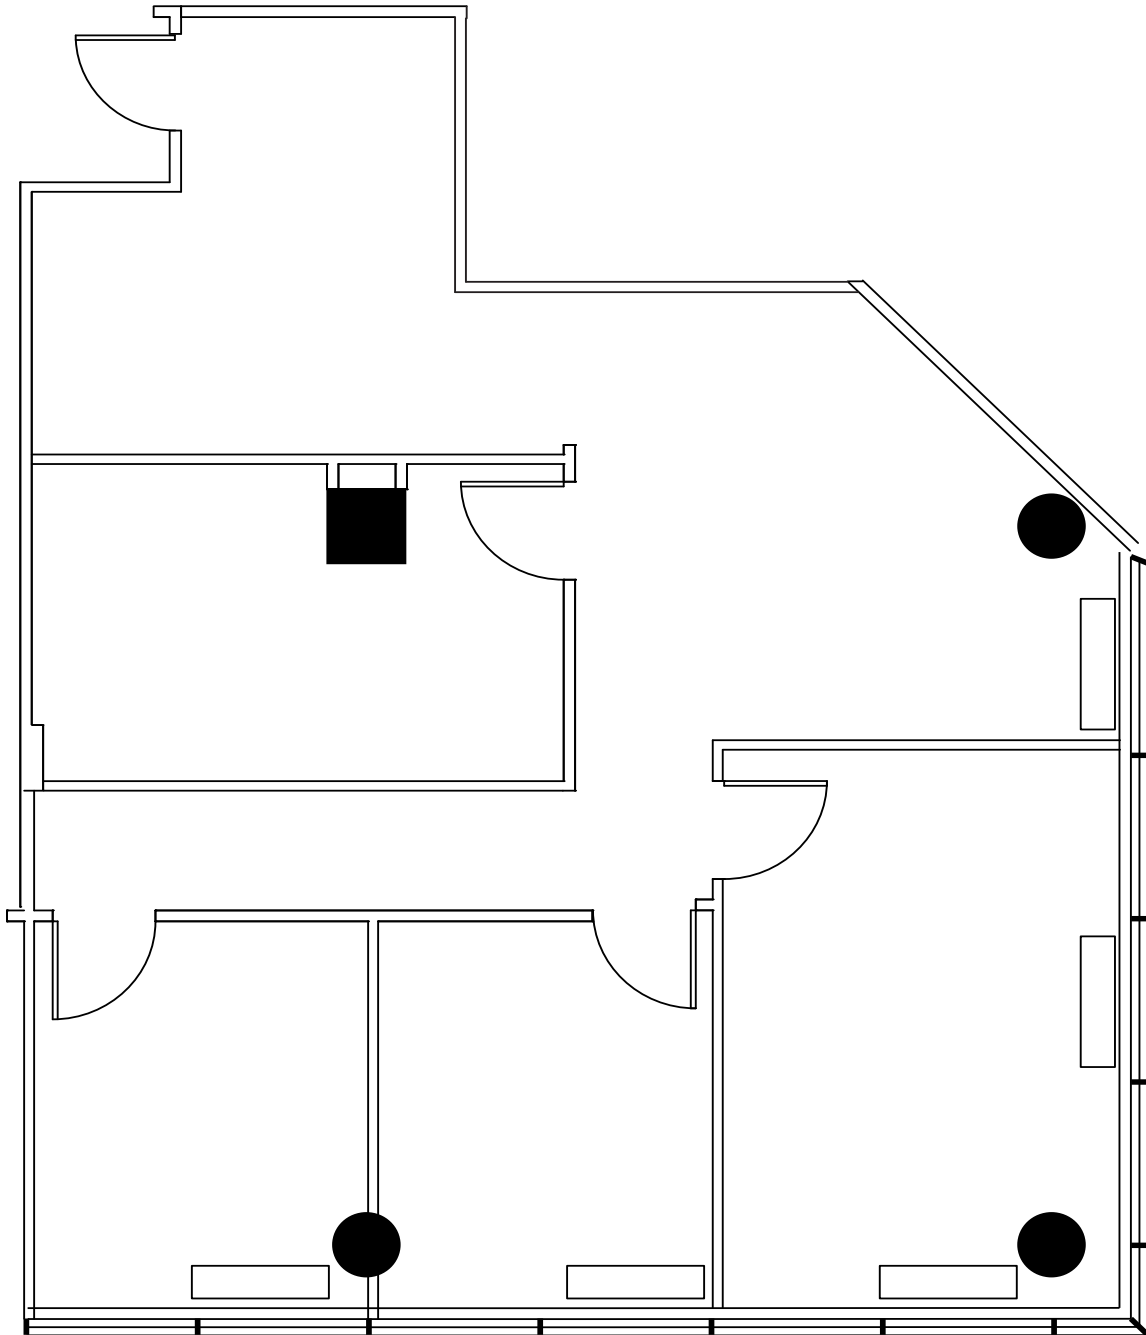

CAPITAL OFFICE PARK

6411 6th Floor | 1,358 SQ.FT.

FOR MORE INFORMATION

JOSE FLEFIL, CCIM	301.474.3326	JFLEFIL@MORNING-CALM.COM
JOE CHISM	301.474.3315	JCHISM@MORNING-CALM.COM
PAIGE SWANK	301.474.3371	PSWANK@MORNING-CALM.COM