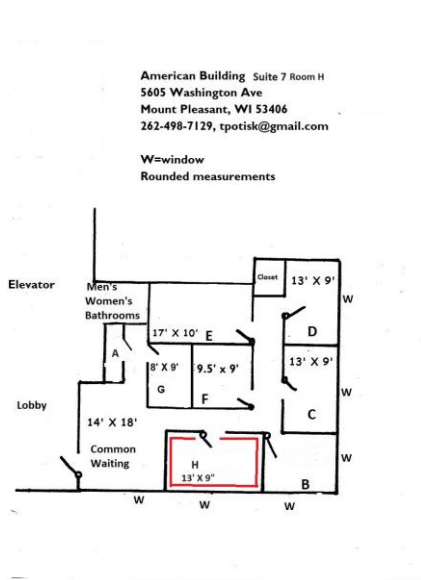

**American Building, suite #7 Room H**  
**5605 Washington Ave, Mount Pleasant, WI**

- 1 large room plus shared waiting area, window
  - High visibility
  - On bus line
- Racine County's busiest corner
  - Next door to new Walmart
  - Ample free parking
- Numerous dining, coffee, shopping venues across street
  - Fiber Optic Internet capable
- Just 5-10 minutes from I-94, Racine, Kenosha