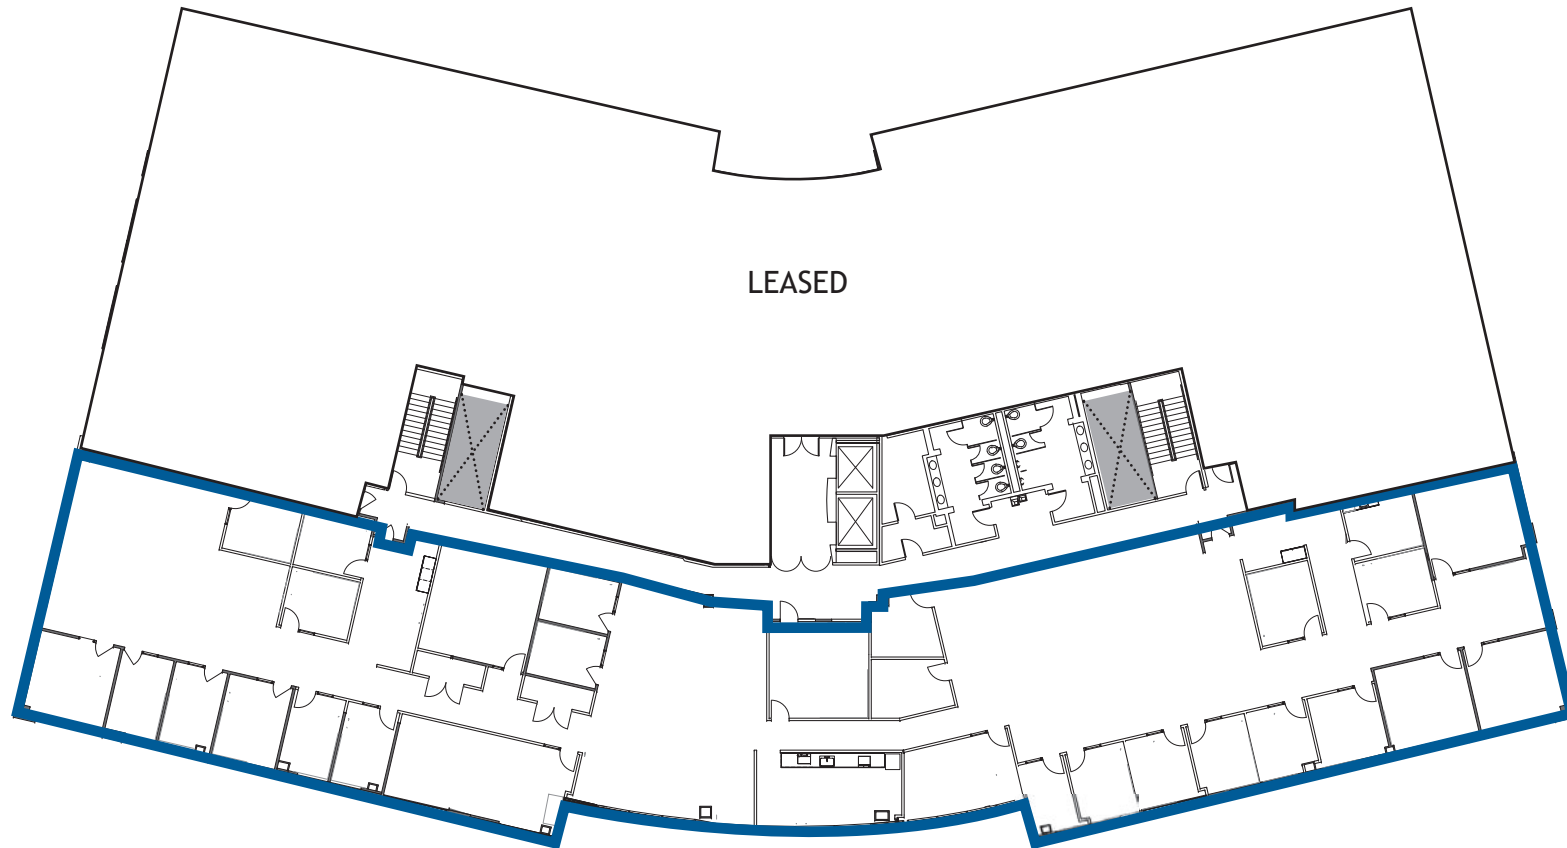

WINCHESTER PLACE

4309 Emperor Boulevard | Durham, NC 27703

Suite 430
12,426 RSF
1/1/2027

CLICK OR
SCAN FOR
VIRTUAL
TOUR

Fourth (4th) Floor

LEASING CONTACT

ROBIN ROSEBERRY ANDERS, SIOR | 919.369.6713 | randers@triprop.com