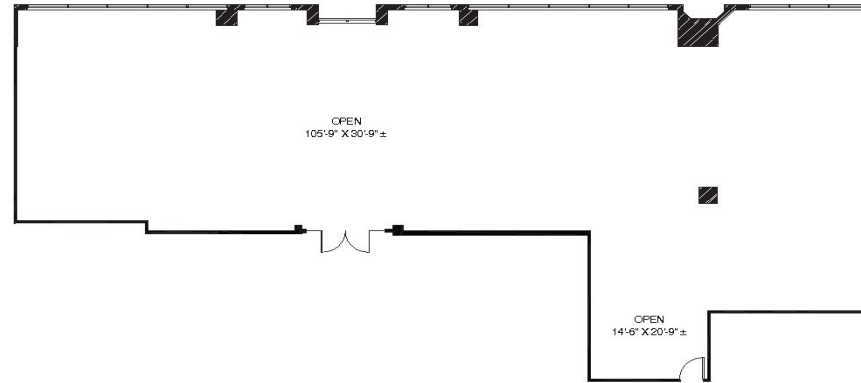

Suite 1140

11th Floor • 4,690 SF

Existing

White Box

KEY PLAN - 11TH FLOOR

Rodney Helm
Managing Director
+1 214 783 0605
rodney.helm@cushwake.com

Zach Bean
Executive Director
+1 214 770 2035
zach.bean@cushwake.com