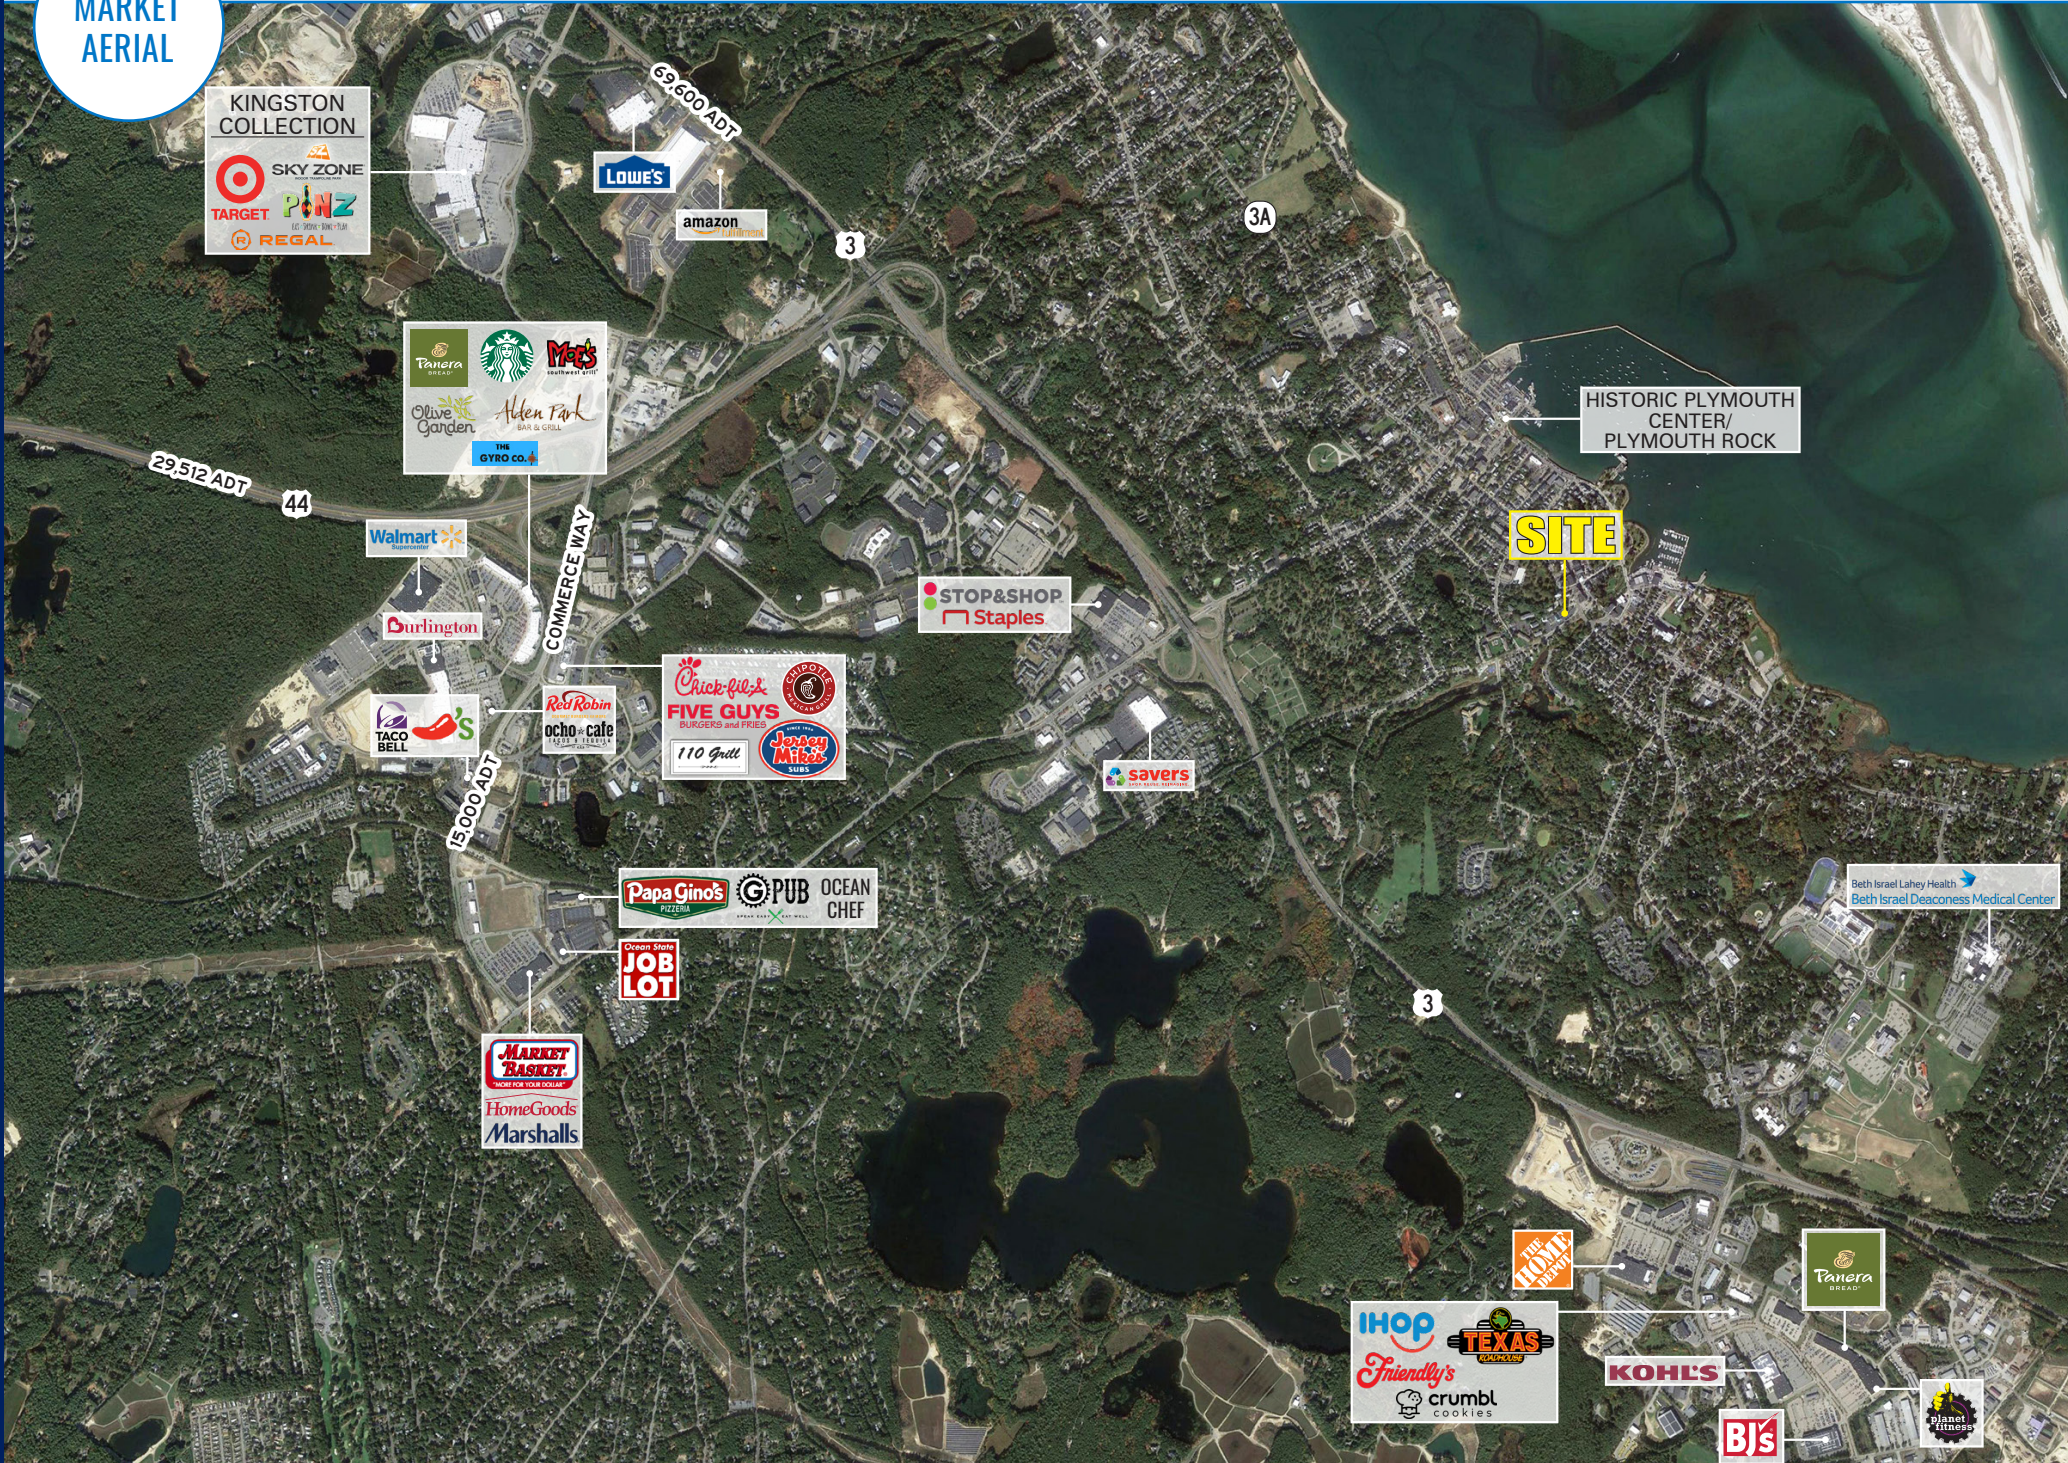

MARKET AERIAL

KINGSTON COLLECTION
SKY ZONE
TARGET
PINZ
REGAL

Panera Bread
Starbucks
McDonald's
Olive Garden
Allen Park
THE GYRO CO.

Walmart

Burlington

TACO BELL

Red Robin
ocho cafe

Chick-fil-A
FIVE GUYS
110 Grill
Jersey Mike's

savers

Papa Gino's
G-PUB
OCEAN CHEF

Job Lot

MARKET BASKET
HomeGoods
Marshalls

SITE

HISTORIC PLYMOUTH CENTER/
PLYMOUTH ROCK

THE HOME DEPOT

Panera Bread

IHop
Friendly's
TEXAS
crumbl cookies

KOHL'S

BJ's

planet fitness