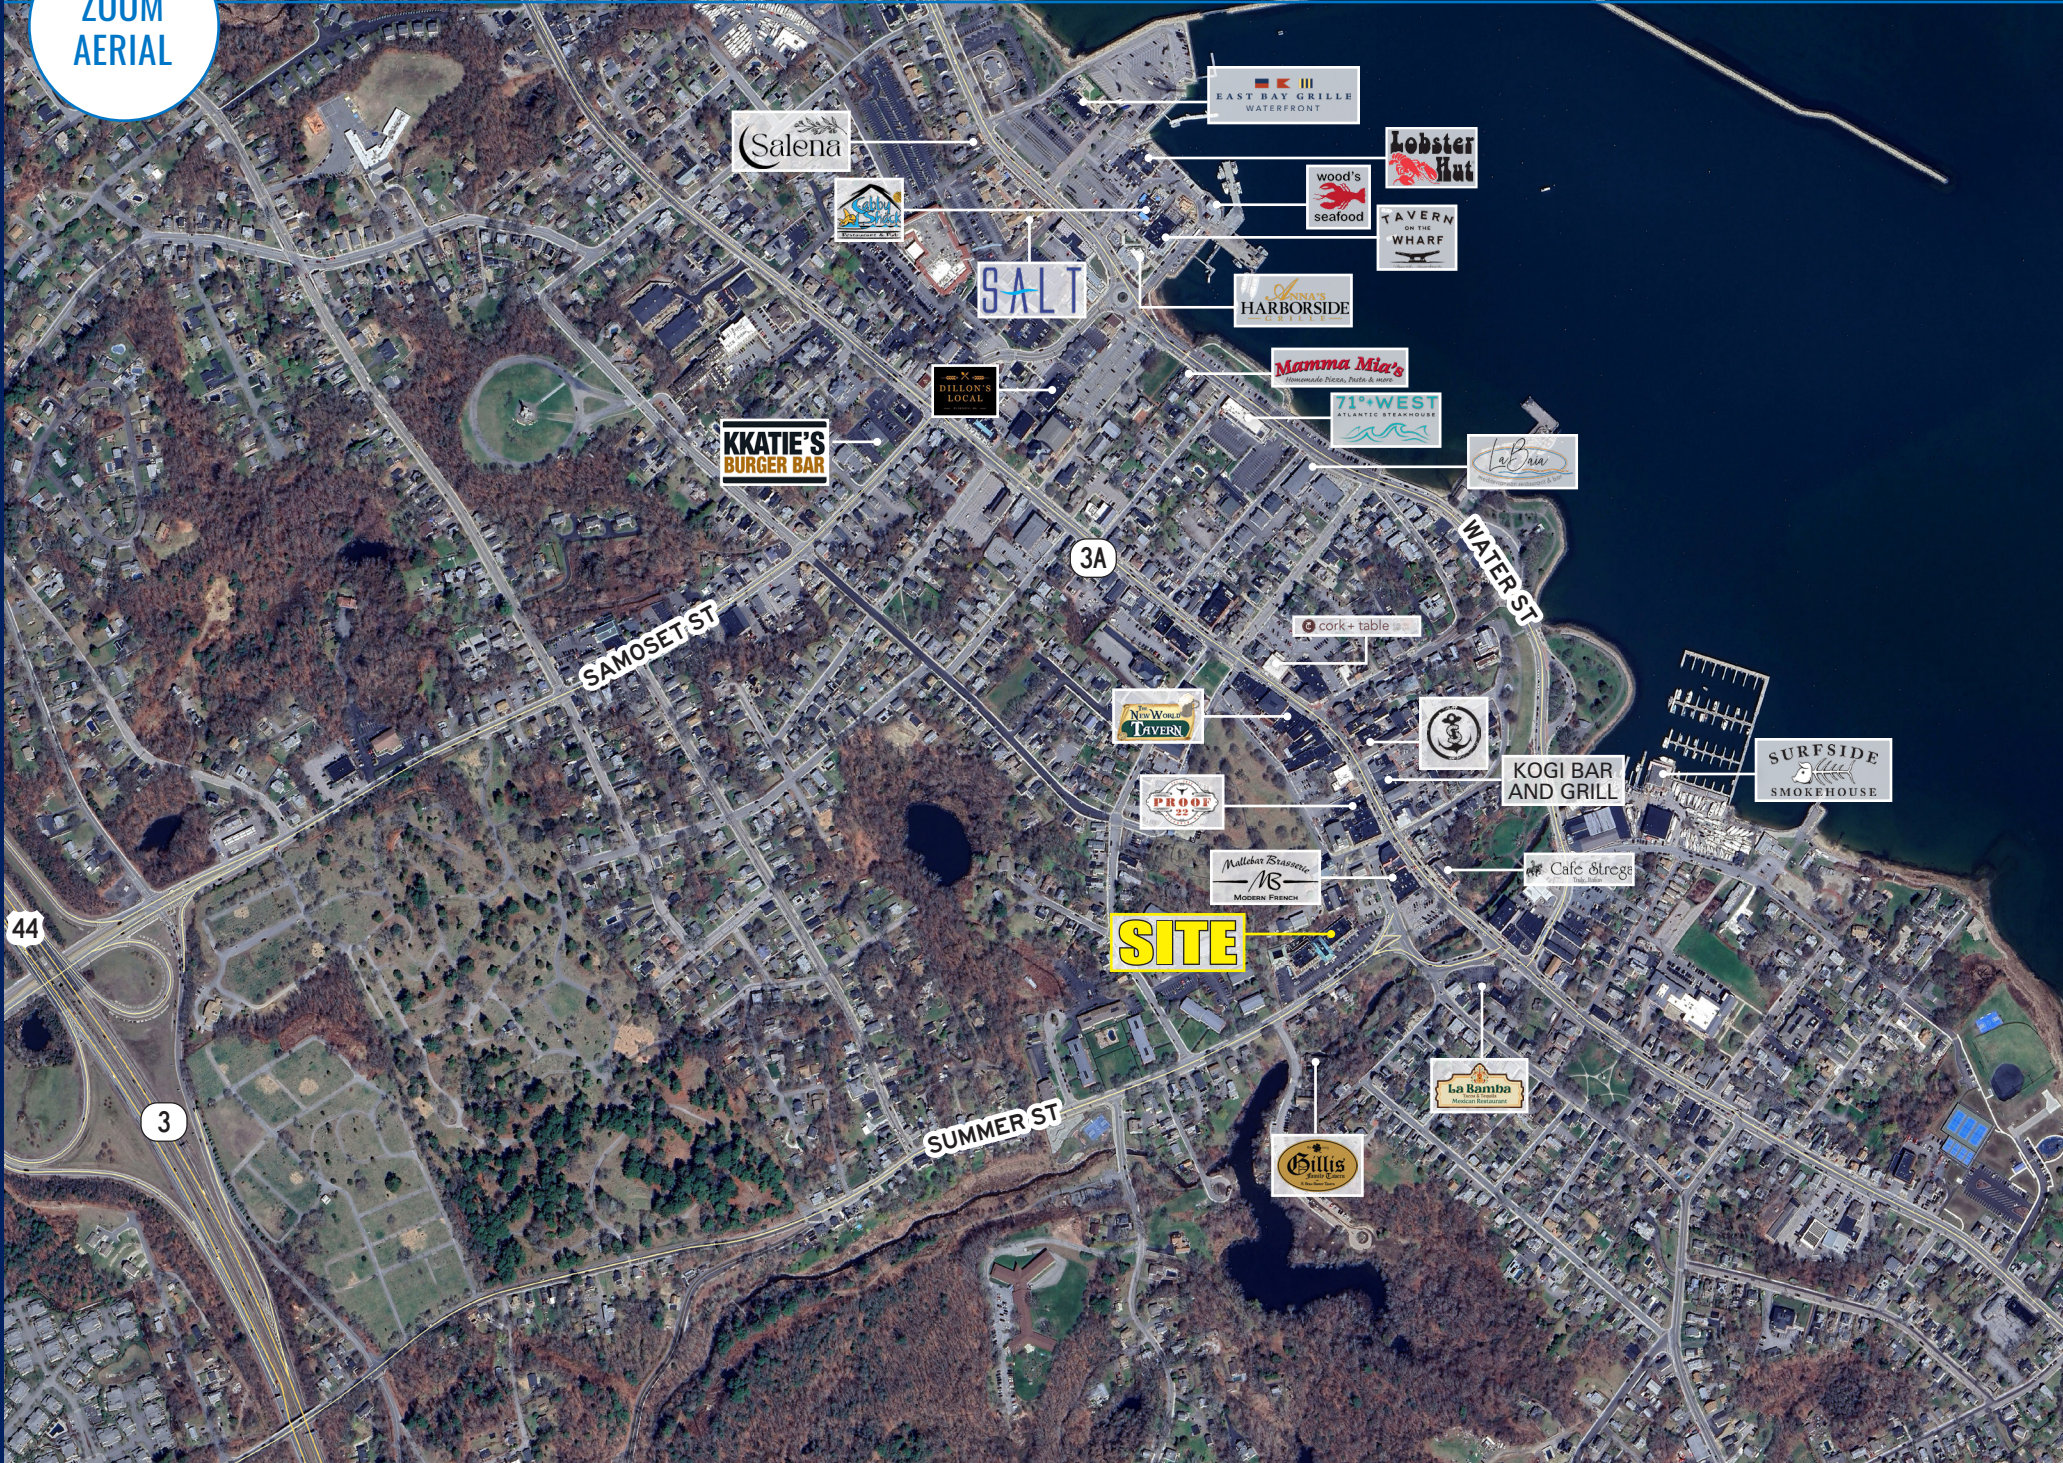

PLYMOUTH, MA

25 SUMMER STREET

± 5,000 SF EXISTING RESTAURANT SPACE AVAILABLE FOR LEASE

PROJECT DETAILS

25 SUMMER STREET • ±5,000 SF EXISTING RESTAURANT SPACE AVAILABLE FOR LEASE

PROPERTY HIGHLIGHTS

- ±5,000 SF Existing Restaurant Space Available for Lease
- Existing 137 seat interior plan with a proposed patio, new facade, and additional various improvements.
- The space is located on the ground level of the John Carver Inn. This evolving property is slated for significant improvements including a renovated lobby, fitness center, locker room, exterior, pool deck / outdoor space and various additional enhancements and upgrades.
- The hotel has 80 guest rooms and luxury suites and is under new ownership. The upgrades are expected to commence this fall.
- Located directly off of 3A and is accessible via a vast road network in downtown Plymouth
- Ample parking shared with the existing hotel operation

	3 MILES	5 MILES	10 MILES
 TOTAL HOUSEHOLDS	10,862	18,224	48,588
 TOTAL POPULATION	25,522	44,607	121,160
 MEDIAN HH INCOME	\$95,500	\$111,288	\$118,831

ZOOM
AERIAL

MARKET AERIAL

KINGSTON COLLECTION
 SKY ZONE
 TARGET
 PINZ
 REGAL

Panera Bread
 Starbucks
 McDonald's
 Olive Garden
 Allen Park
 THE GYRO CO.

Walmart

Burlington

TACO BELL

Red Robin
 ocho cafe

Chick-fil-A
 FIVE GUYS
 110 Grill
 Jersey Mike's

savers

Papa Gino's
 G-PUB
 OCEAN CHEF

Job Lot

MARKET BASKET
 HomeGoods
 Marshalls

SITE

HISTORIC PLYMOUTH CENTER/
 PLYMOUTH ROCK

Beth Israel Lahey Health
 Beth Israel Deaconess Medical Center

THE HOME DEPOT

Panera Bread

IHop
 Friendly's
 TEXAS
 crumbl cookies