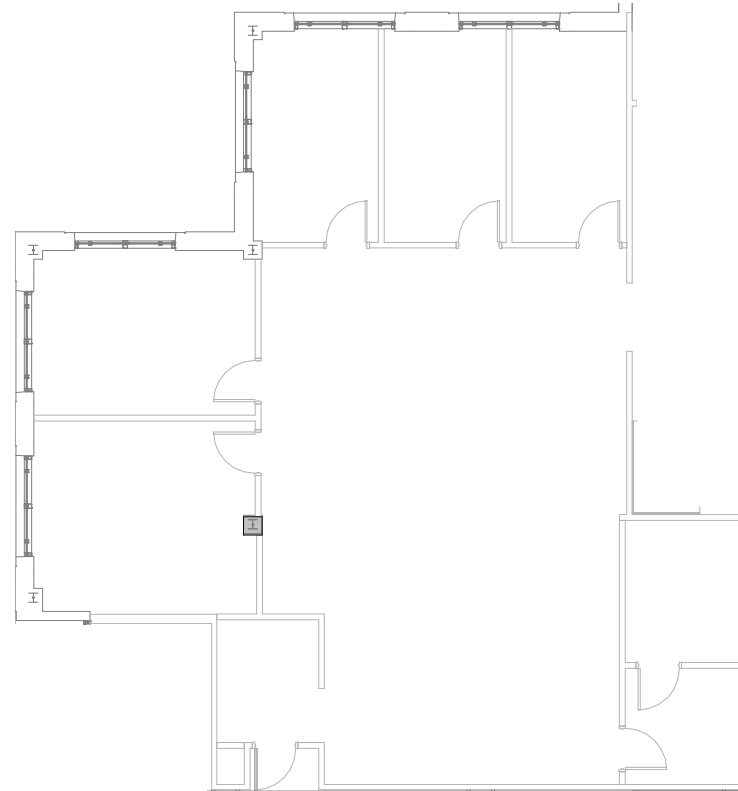

**SUITE 155** | 2,415 RSF

FOR MORE INFO, CONTACT

JENNIFER KURZ | 704.576.2254 | JTK@TRINITY-PARTNERS.COM

TIM ARNOLD | 704.295.0404 | TARNOLD@TRINITY-PARTNERS.COM