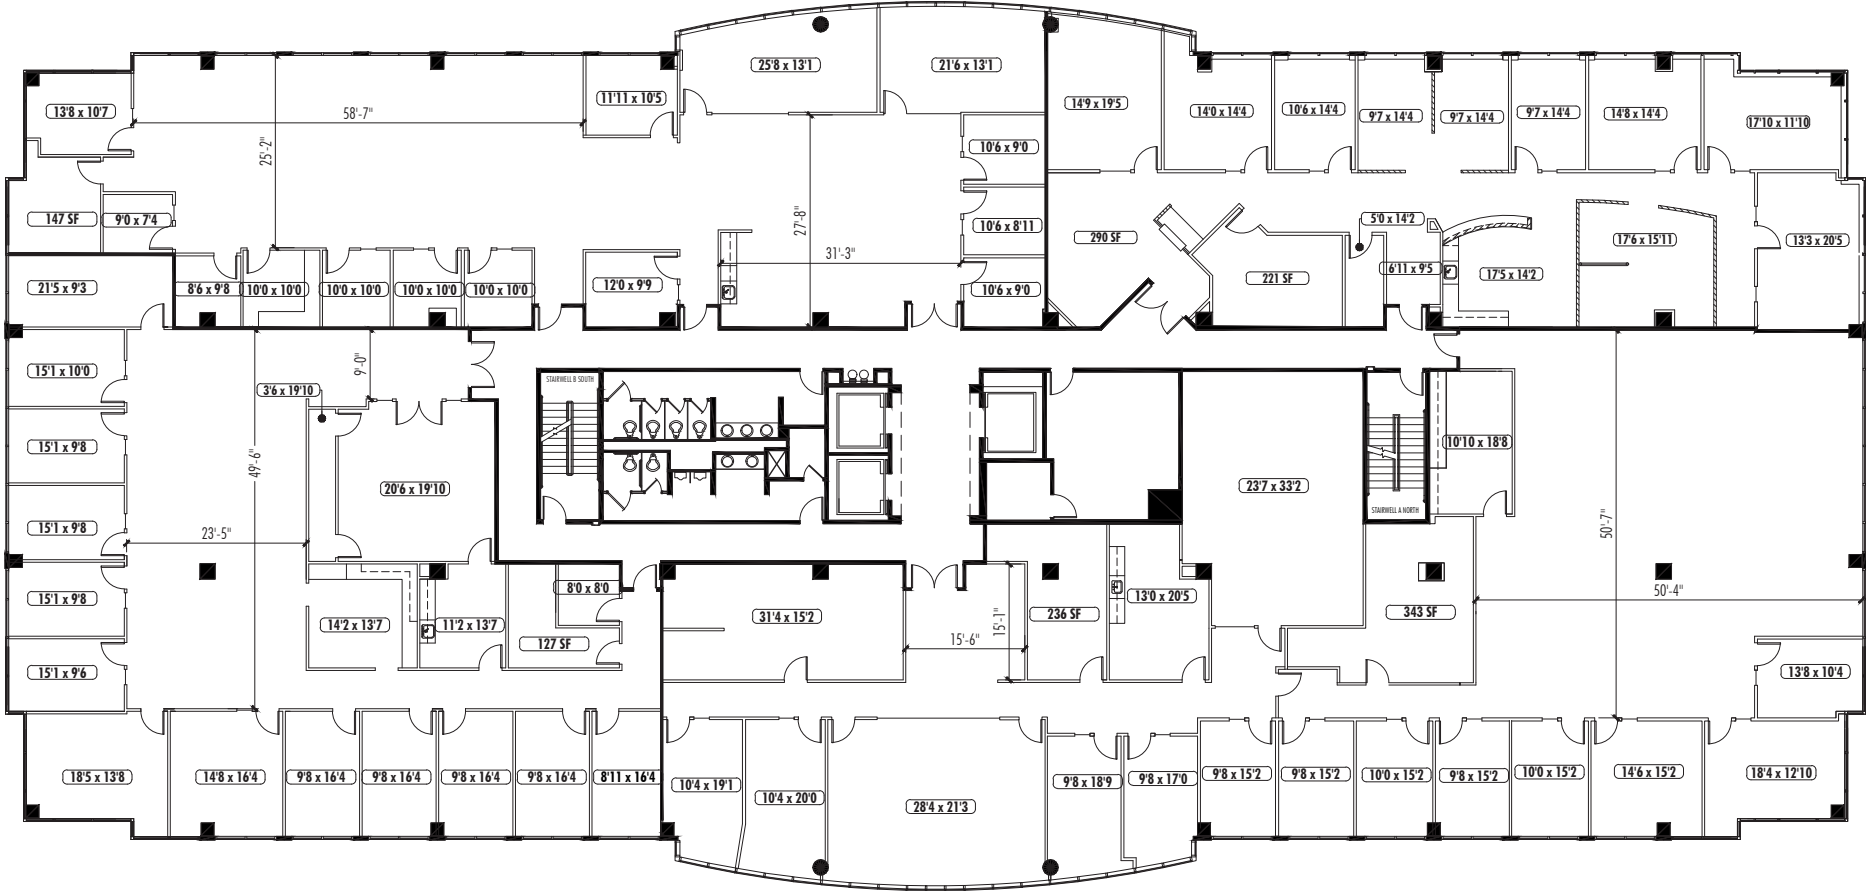

PRESTON RIDGE II, 4TH FLOOR

25,558 RSF

*Interior dimensions are approximate

Lincoln

AB | 06.08.26